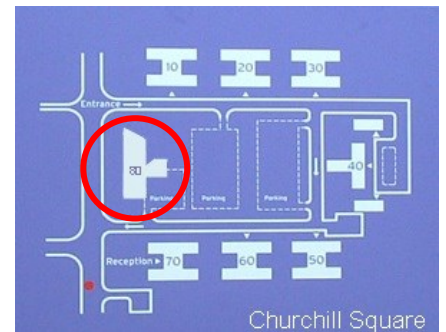

Additional Information

We are happy to provide further details and answer any questions. Please contact our Centre Manager on 01732 523415.