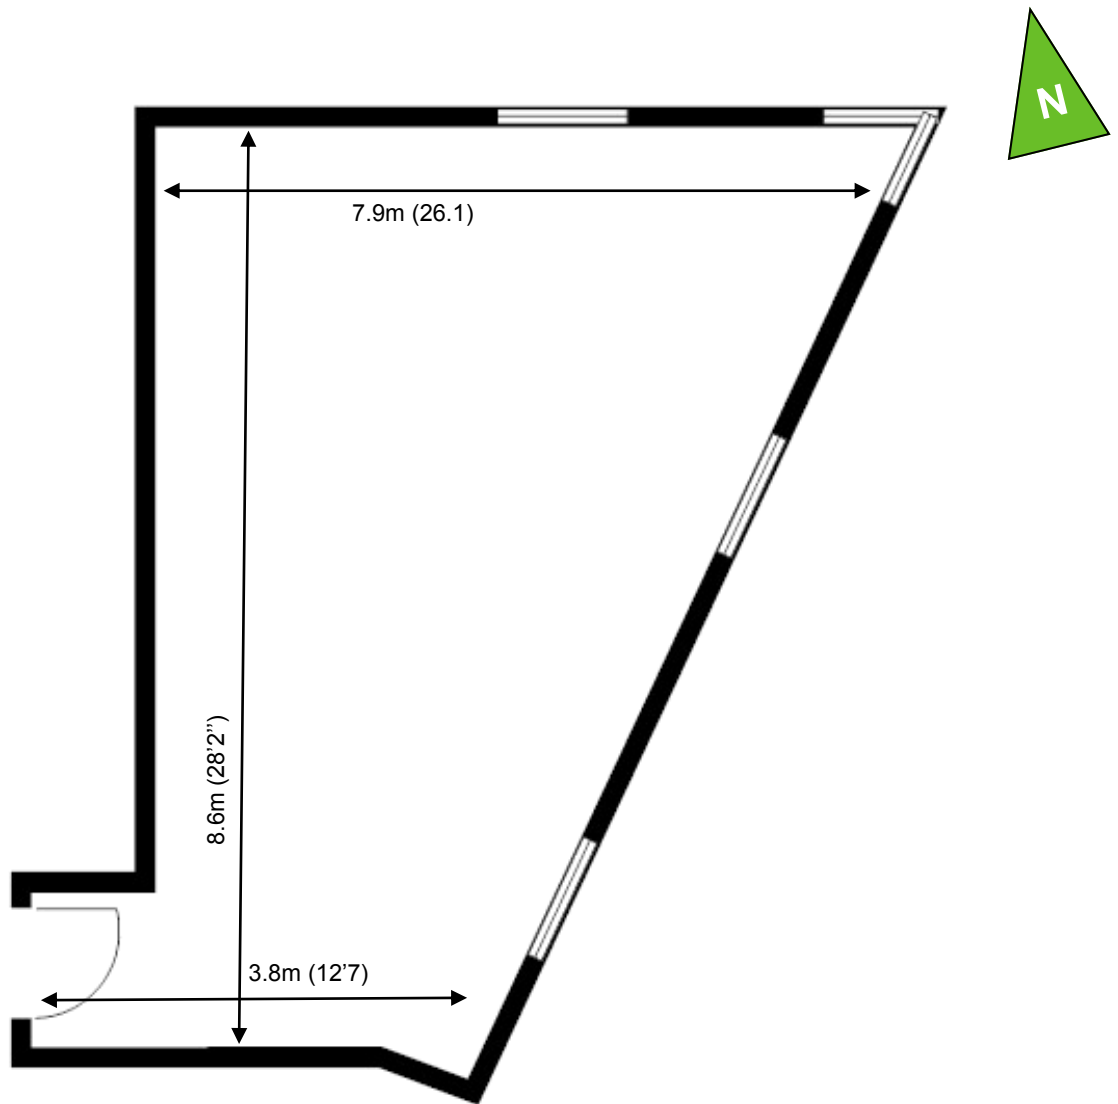

# 80 Churchill Square Business Centre

First Floor—Suite 28  
49sq m (529 sq ft)\*

**Churchill Square Business Centre**  
Kings Hill  
West Malling  
Kent ME19 4YU  
01732 523415

\*Approximate Measurements  
Not to scale

# 80 Churchill Square Business Centre

**First Floor—Suite 28**  
49sq m (529 sq ft)\*