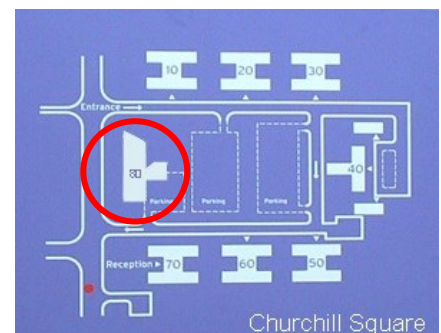

Additional Information

We are happy to provide further details and answer any questions. Please contact our Centre Manager on 01732 523415.