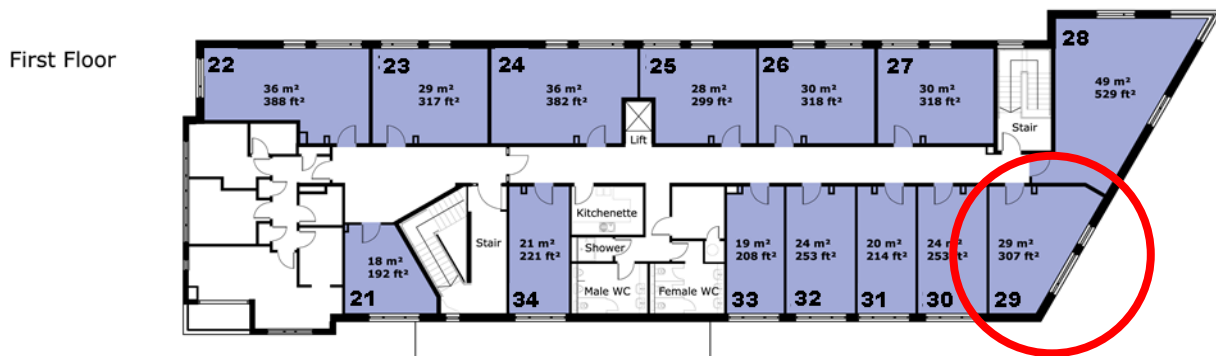

80 Churchill Square Business Centre

First Floor—Suite 29
29sq m (307 sq ft)*