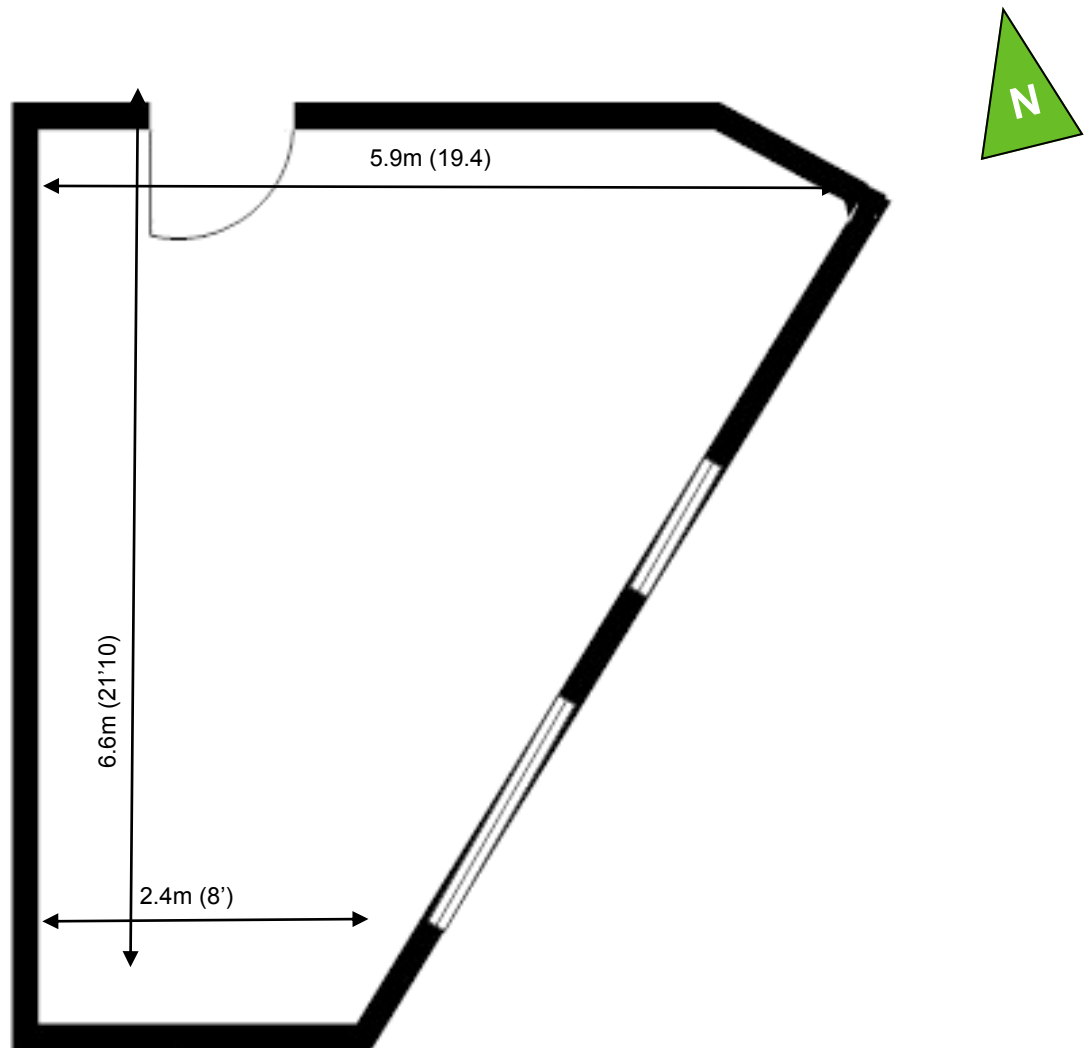

80 Churchill Square Business Centre

First Floor—Suite 29
29sq m (307 sq ft)*

Churchill Square Business Centre
Kings Hill
West Malling
Kent ME19 4YU
01732 523415

*Approximate Measurements
Not to scale

Space for growing businesses