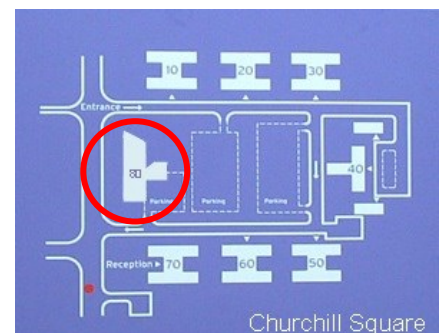

www.capitalspace.co.uk

80 Churchill Square Business Centre

Ground Floor—Suite 3

12sq m (126 sq ft)*

Additional Information

We are happy to provide further details and answer any questions. Please contact our Centre Manager on 01732 523415.