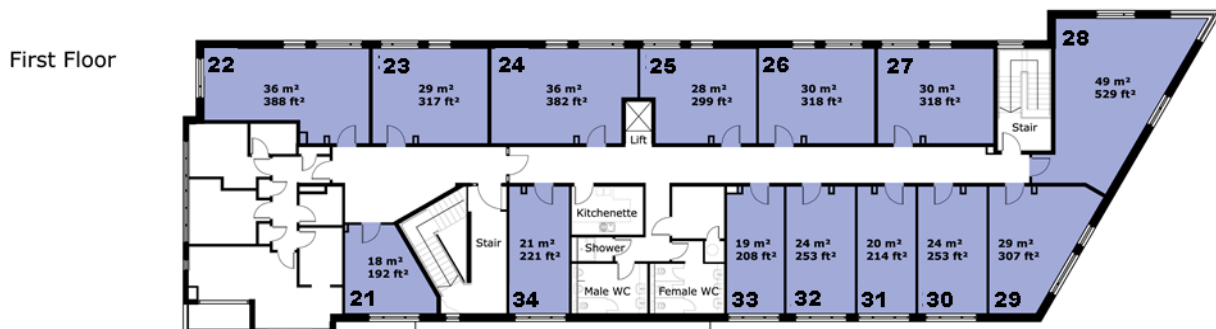

80 Churchill Square Business Centre

Ground Floor—Suite 3

12sq m (126 sq ft)*

Churchill Square Business Centre
Kings Hill
West Malling
Kent ME19 4YU
01732 523415

*Approximate Measurements

Not to scale

Space for growing businesses

www.capitalspace.co.uk

80 Churchill Square Business Centre

Ground Floor—Suite 3

12sq m (126 sq ft)*

Additional Information

We are happy to provide further details and answer any questions. Please contact our Centre Manager on 01732 523415.