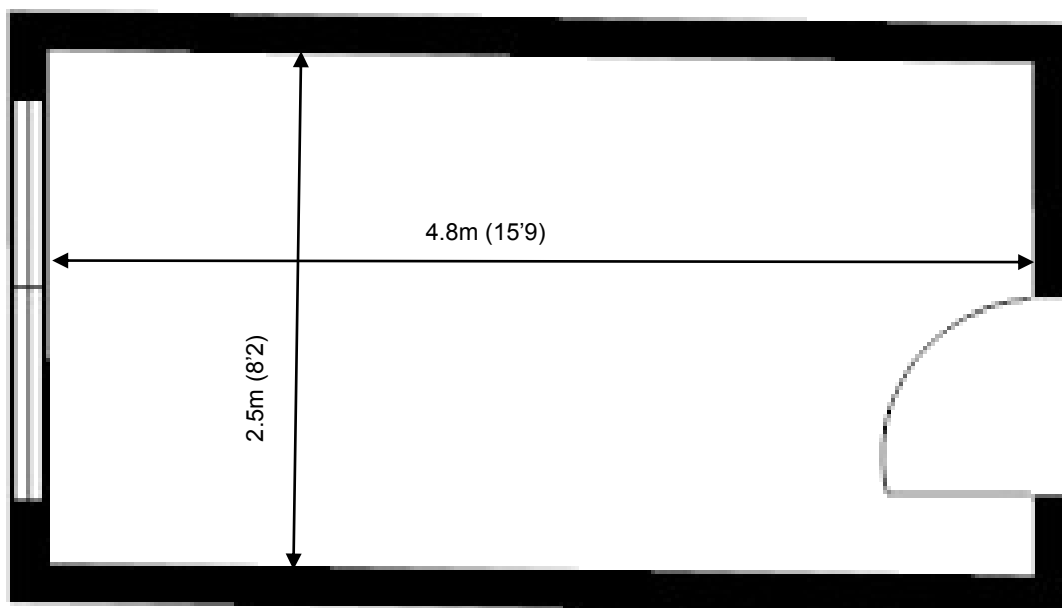

80 Churchill Square Business Centre

Ground Floor—Suite 3

12sq m (126 sq ft)*

Churchill Square Business Centre
Kings Hill
West Malling
Kent ME19 4YU
01732 523415

*Approximate Measurements

Not to scale

Space for growing businesses