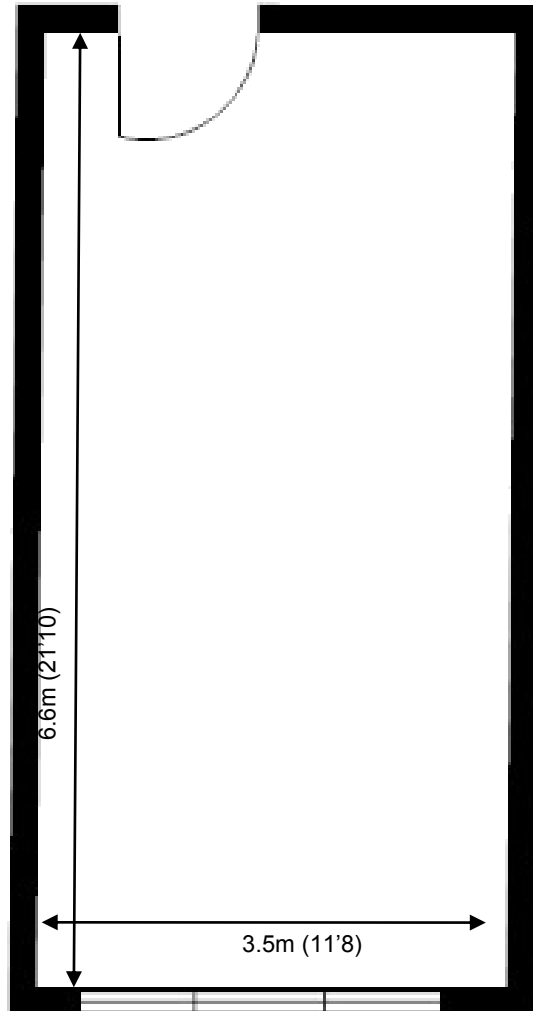

80 Churchill Square Business Centre

First Floor—Suite 30
24sq m (253 sq ft)*

Churchill Square Business Centre
Kings Hill
West Malling
Kent ME19 4YU
01732 523415

*Approximate Measurements
Not to scale

Space for growing businesses

www.capitalspace.co.uk

80 Churchill Square Business Centre

First Floor—Suite 30
24sq m (253 sq ft)*

Additional Information

We are happy to provide further details and answer any questions. Please contact our Centre Manager on 01732 523415.