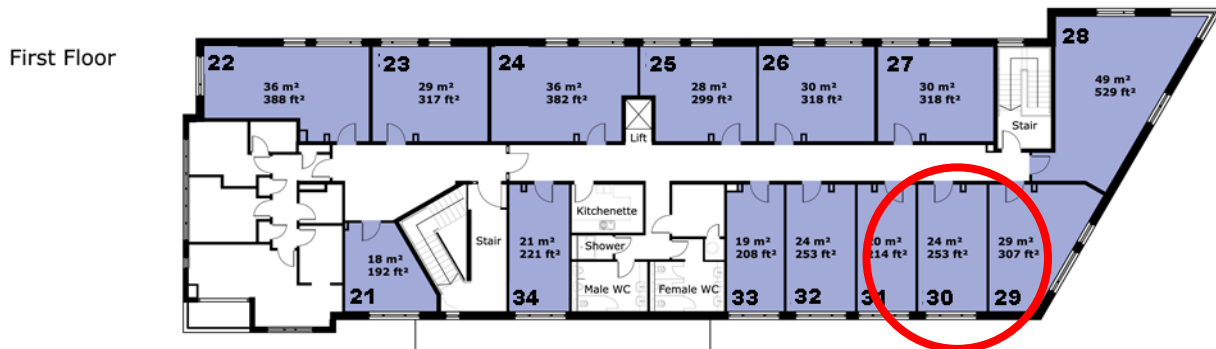

80 Churchill Square Business Centre

First Floor—Suite 30
24sq m (253 sq ft)*

Churchill Square Business Centre
Kings Hill
West Malling
Kent ME19 4YU
01732 523415

*Approximate Measurements
Not to scale

Space for growing businesses

www.capitalspace.co.uk

80 Churchill Square Business Centre

First Floor—Suite 30
24sq m (253 sq ft)*

Additional Information

We are happy to provide further details and answer any questions. Please contact our Centre Manager on 01732 523415.