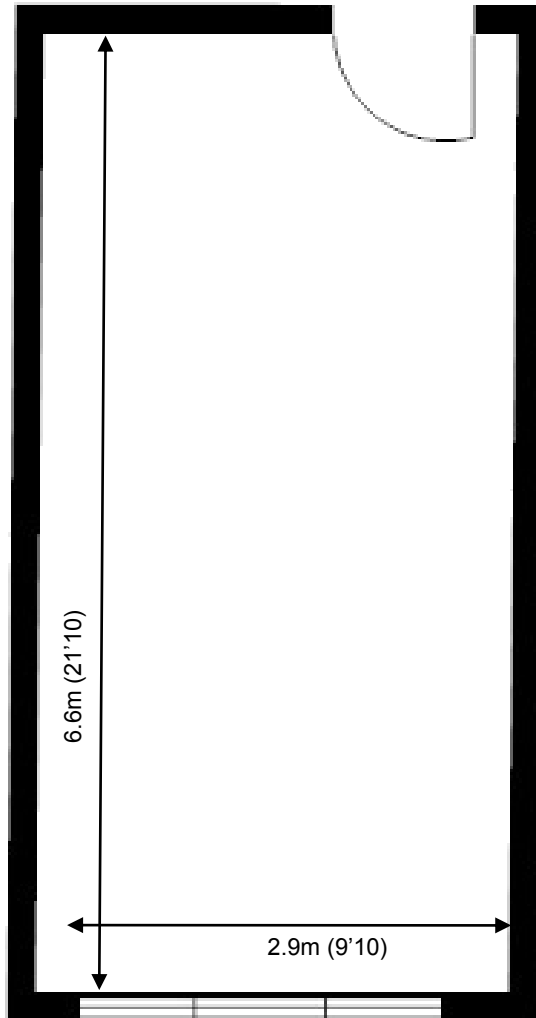

80 Churchill Square Business Centre

First Floor—Suite 31
20sq m (214 sq ft)*

Churchill Square Business Centre
Kings Hill
West Malling
Kent ME19 4YU
01732 523415

*Approximate Measurements
Not to scale

Space for growing businesses