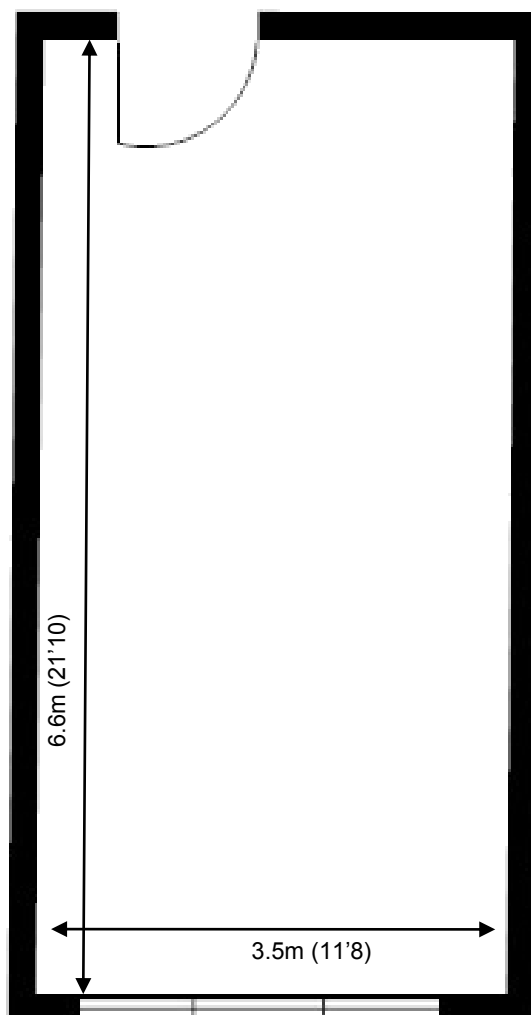

80 Churchill Square Business Centre

First Floor—Suite 32
24sq m (253 sq ft)*

Churchill Square Business Centre
Kings Hill
West Malling
Kent ME19 4YU
01732 523415

*Approximate Measurements
Not to scale

Space for growing businesses

www.capitalspace.co.uk

80 Churchill Square Business Centre

First Floor—Suite 32
24sq m (253 sq ft)*

Additional Information

We are happy to provide further details and answer any questions. Please contact our Centre Manager on 01732 523415.