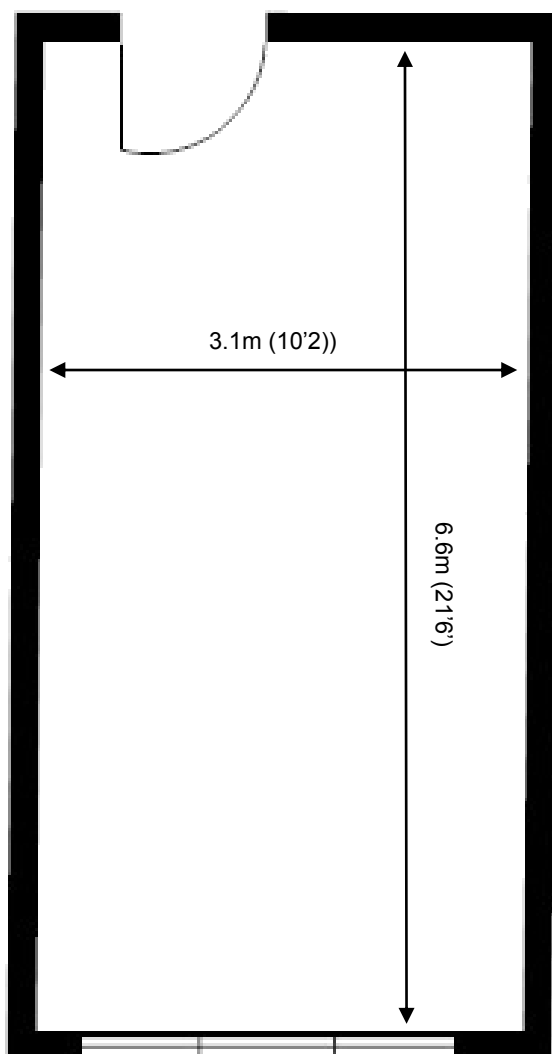

80 Churchill Square Business Centre

First Floor—Suite 34

21sq m (221 sq ft)*

Churchill Square Business Centre

Kings Hill
West Malling
Kent ME19 4YU
01732 523415

*Approximate Measurements

Not to scale

Space for growing businesses

www.capitalspace.co.uk

80 Churchill Square Business Centre

First Floor—Suite 34
21sq m (221 sq ft)*

Additional Information

We are happy to provide further details and answer any questions. Please contact our Centre Manager on 01732 523415.