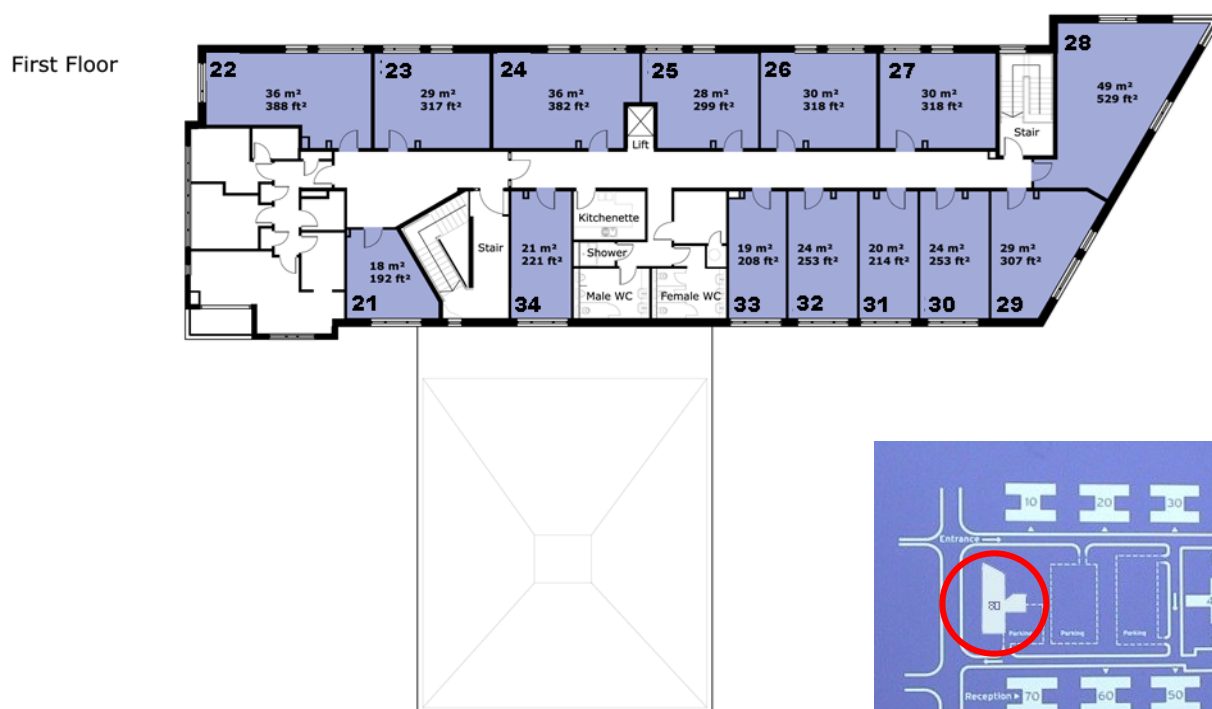

80 Churchill Square Business Centre

Ground Floor—Suite 4
11sq m (124 sq ft)*

Churchill Square Business Centre
Kings Hill
West Malling
Kent ME19 4YU
01732 523415

*Approximate Measurements
Not to scale

Space for growing businesses

www.capitalspace.co.uk

80 Churchill Square Business Centre

Ground Floor—Suite 4
11sq m (124 sq ft)*

Additional Information

Churchill Square Business Centre
Kings Hill
West Malling
Kent ME19 4YU
01732 523415

*Approximate Measurements

Not to scale

Space for growing businesses

www.capitalspace.co.uk