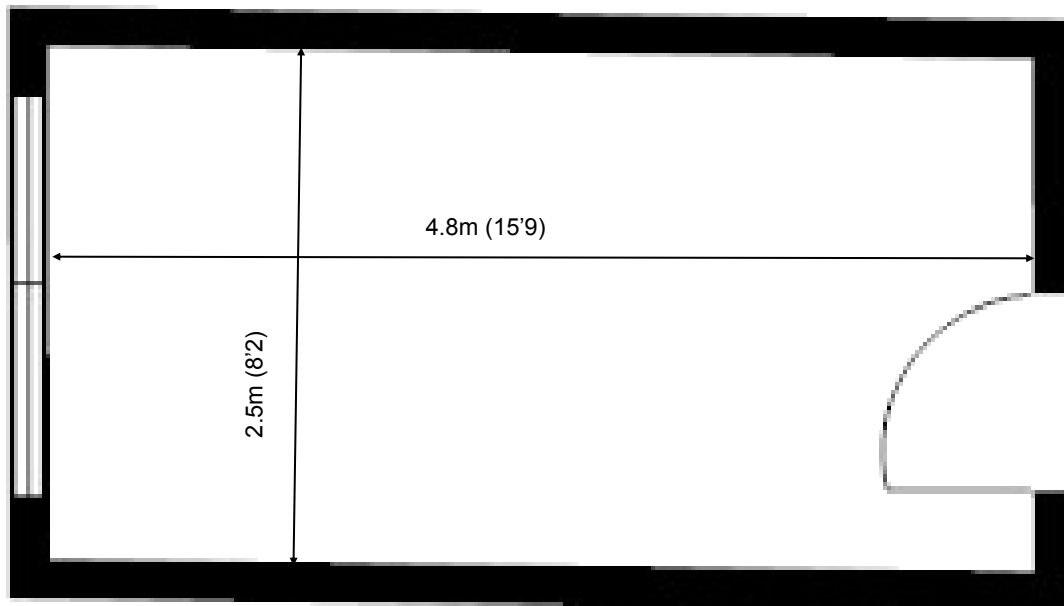

80 Churchill Square Business Centre

Ground Floor—Suite 4
11sq m (124 sq ft)*

Churchill Square Business Centre
Kings Hill
West Malling
Kent ME19 4YU
01732 523415

*Approximate Measurements
Not to scale

Space for growing businesses