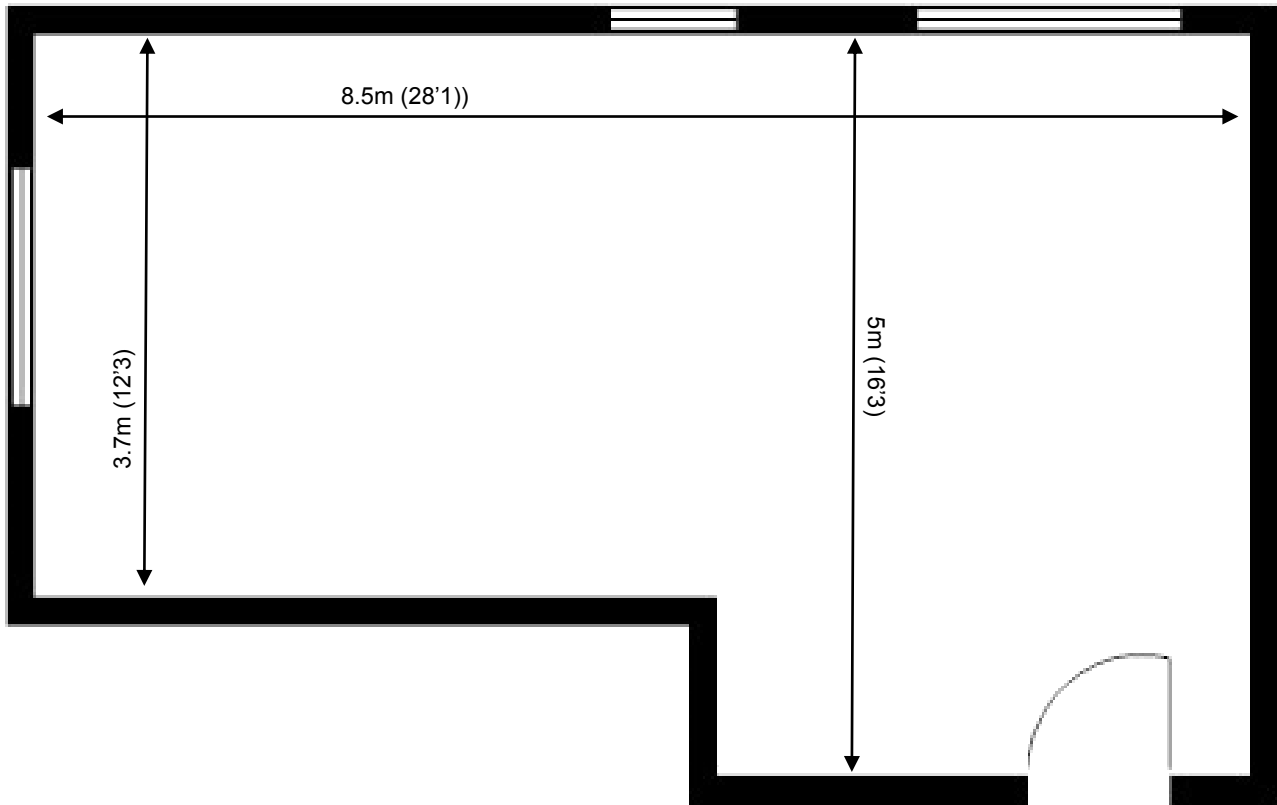

# 80 Churchill Square Business Centre

Ground Floor—Suite 5  
36sq m (387 sq ft)\*

**Churchill Square Business Centre**  
Kings Hill  
West Malling  
Kent ME19 4YU  
01732 523415

\*Approximate Measurements  
Not to scale

## Ground Floor—Suite 5

36sq m (387 sq ft)\*