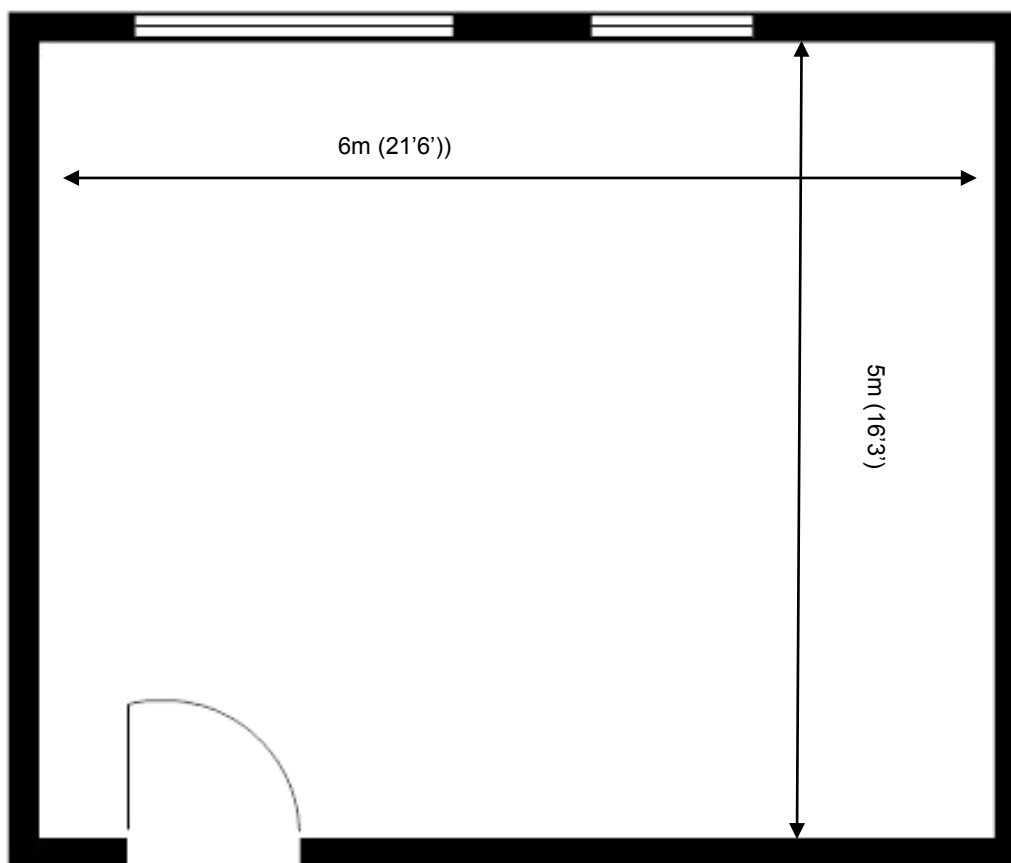

80 Churchill Square Business Centre

Ground Floor—Suite 6

29sq m (316 sq ft)*

Churchill Square Business Centre

Kings Hill
West Malling
Kent ME19 4YU
01732 523415

*Approximate Measurements

Not to scale

Space for growing businesses

www.capitalspace.co.uk

80 Churchill Square Business Centre

Ground Floor—Suite 6
29sq m (316 sq ft)*

Additional Information

We are happy to provide further details and answer any questions. Please contact our Centre Manager on 01732 523415.