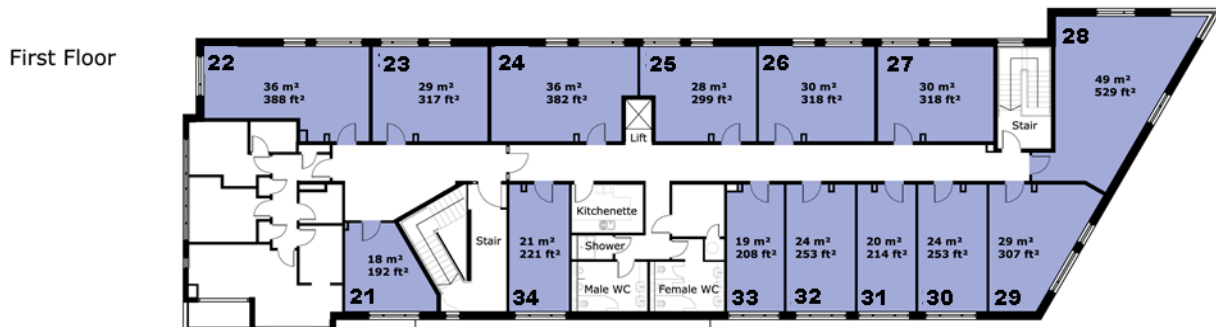

80 Churchill Square Business Centre

Ground Floor—Suite 6

29sq m (316 sq ft)*

Churchill Square Business Centre

Kings Hill
West Malling
Kent ME19 4YU
01732 523415

*Approximate Measurements

Not to scale

Space for growing businesses

www.capitalspace.co.uk

80 Churchill Square Business Centre

Ground Floor—Suite 6
29sq m (316 sq ft)*

Additional Information

We are happy to provide further details and answer any questions. Please contact our Centre Manager on 01732 523415.