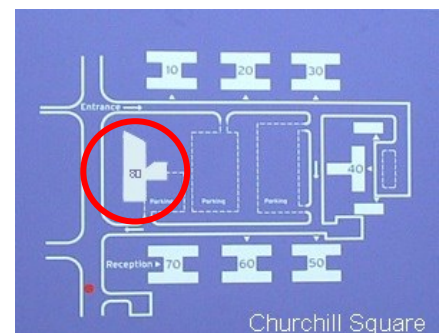

www.capitalspace.co.uk

80 Churchill Square Business Centre

Ground Floor—Suite 6
29sq m (316 sq ft)*

Additional Information

We are happy to provide further details and answer any questions. Please contact our Centre Manager on 01732 523415.