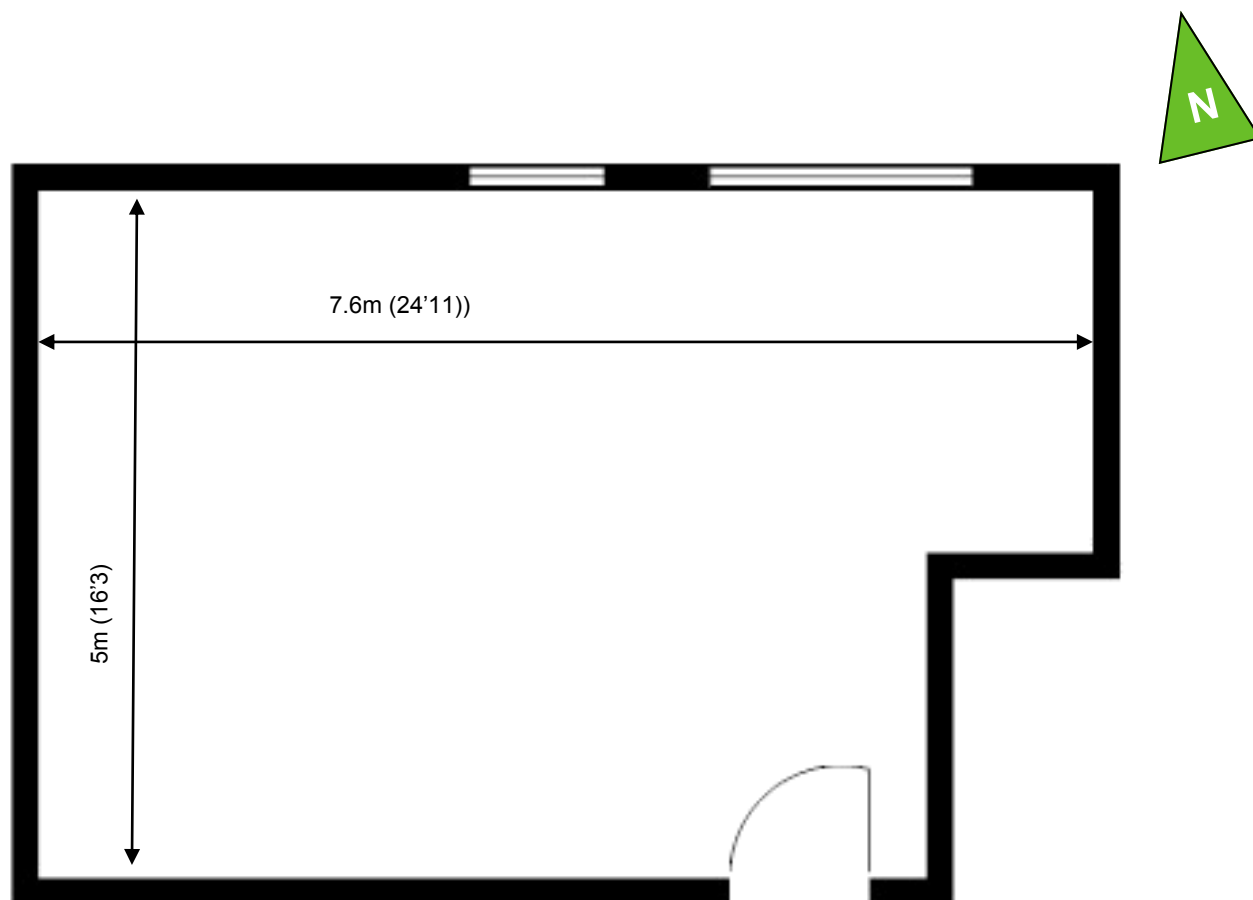

# 80 Churchill Square Business Centre

Ground Floor—Suite 7  
35sq m (381 sq ft)\*

**Churchill Square Business Centre**  
Kings Hill  
West Malling  
Kent ME19 4YU  
01732 523415

\*Approximate Measurements  
Not to scale

# 80 Churchill Square Business Centre

Ground Floor—Suite 7  
35sq m (381 sq ft)\*