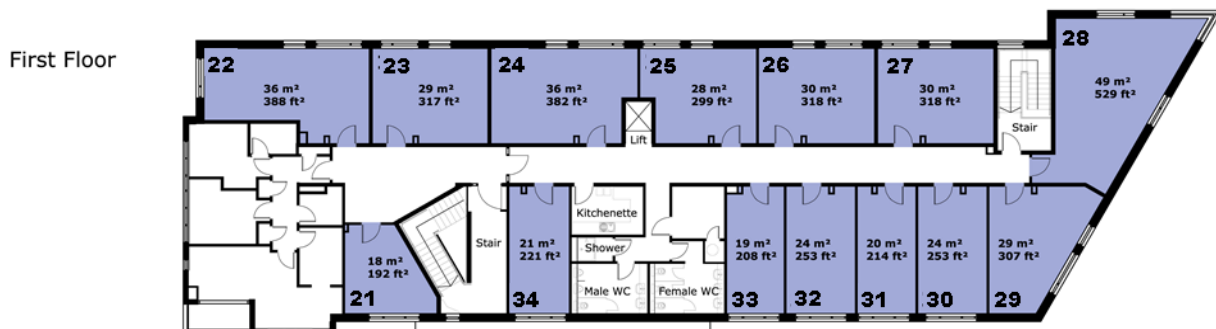

# 80 Churchill Square Business Centre

Ground Floor—Suite 7  
35sq m (381 sq ft)\*

**Churchill Square Business Centre**  
Kings Hill  
West Malling  
Kent ME19 4YU  
01732 523415

\*Approximate Measurements  
Not to scale

# 80 Churchill Square Business Centre

Ground Floor—Suite 7  
35sq m (381 sq ft)\*