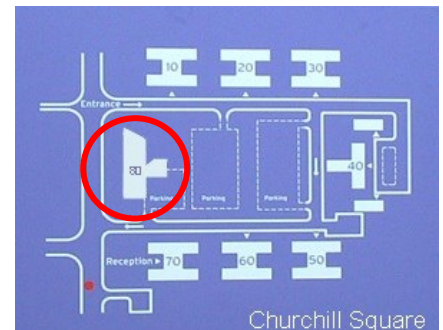

www.capitalspace.co.uk

80 Churchill Square Business Centre

Ground Floor—Suite 9

30sq m (317 sq ft)*

Additional Information

We are happy to provide further details and answer any questions. Please contact our Centre Manager on 01732 523415.