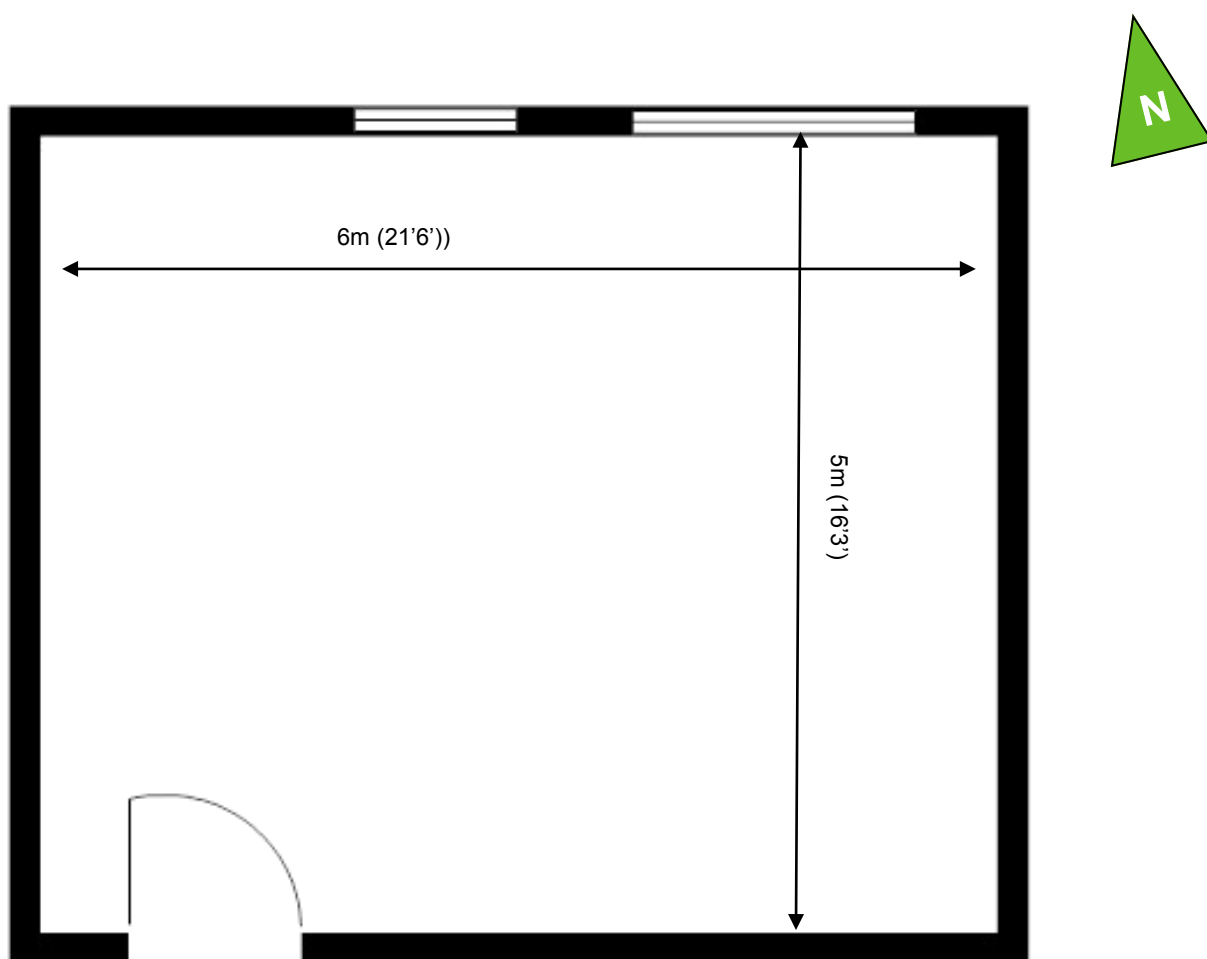

80 Churchill Square Business Centre

Ground Floor—Suite 9

30sq m (317 sq ft)*

Churchill Square Business Centre
Kings Hill
West Malling
Kent ME19 4YU
01732 523415

*Approximate Measurements

Not to scale

Space for growing businesses

www.capitalspace.co.uk

80 Churchill Square Business Centre

Ground Floor—Suite 9

30sq m (317 sq ft)*

Additional Information

We are happy to provide further details and answer any questions. Please contact our Centre Manager on 01732 523415.