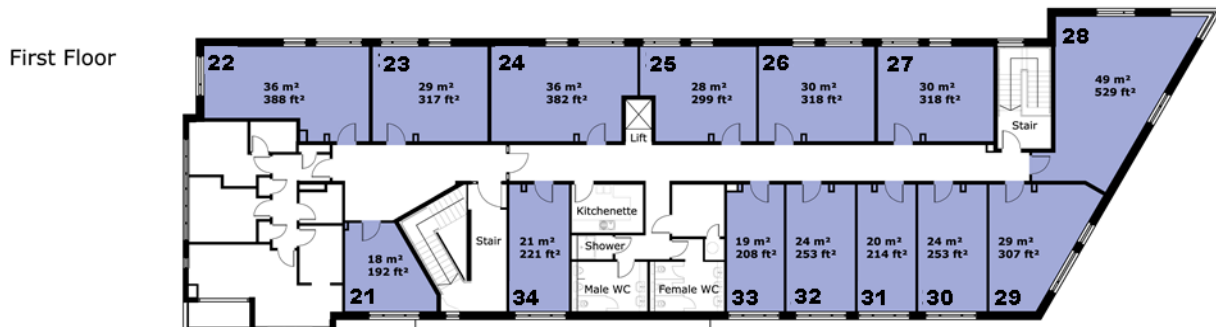

80 Churchill Square Business Centre

Ground Floor—Suite 9

30sq m (317 sq ft)*

Churchill Square Business Centre
Kings Hill
West Malling
Kent ME19 4YU
01732 523415

*Approximate Measurements

Not to scale

Space for growing businesses

www.capitalspace.co.uk

80 Churchill Square Business Centre

Ground Floor—Suite 9

30sq m (317 sq ft)*

Additional Information

We are happy to provide further details and answer any questions. Please contact our Centre Manager on 01732 523415.