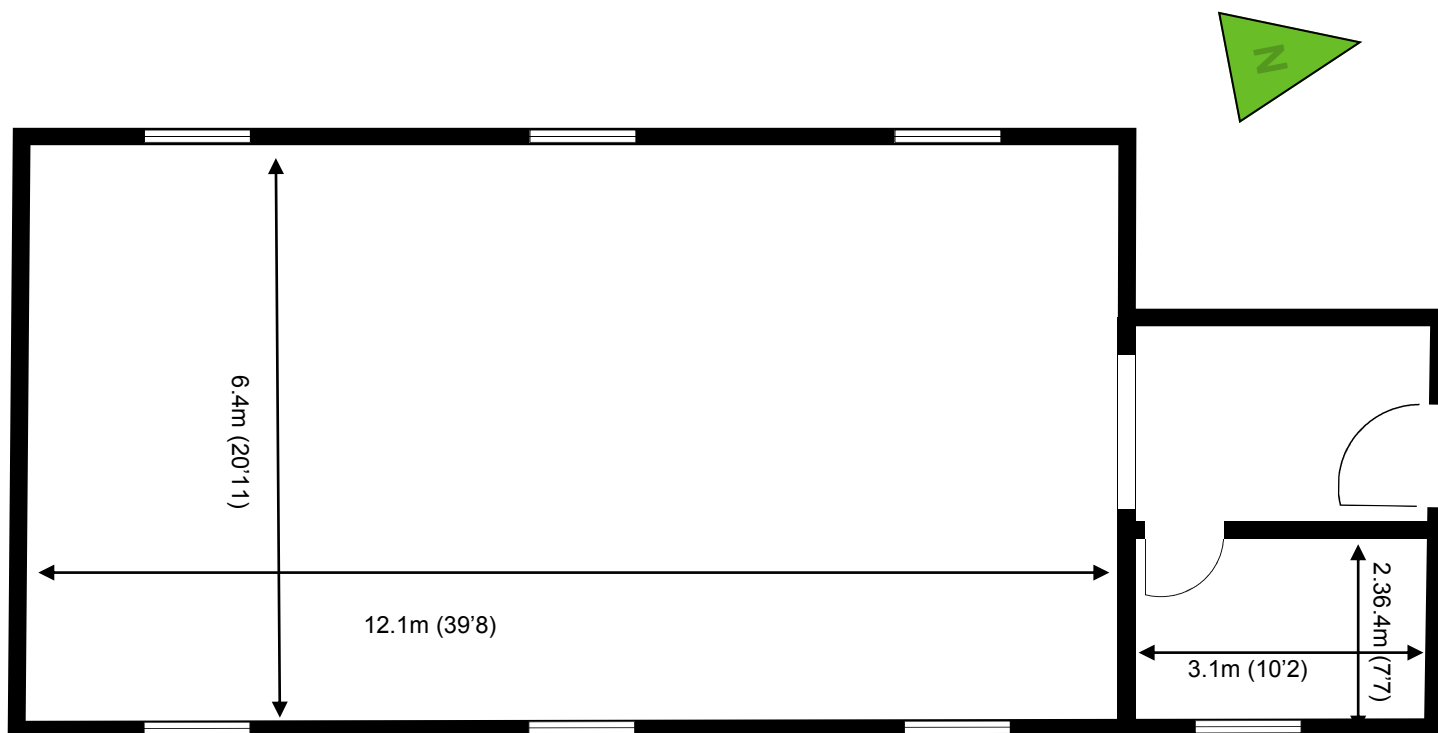

50 Churchill Square Business Centre

Ground Floor—Suite 1

90.3sq m (972 sq ft)*

Churchill Square Business Centre

Kings Hill
West Malling
Kent ME19 4YU
01732 523415

*Approximate Measurements

Not to scale

Space for growing businesses

www.capitalspace.co.uk

50 Churchill Square Business Centre

Ground Floor—Suite 1

90.3sq m (972 sq ft)*

Site Plan

Additional Information

We are happy to provide further details and answer any questions. Please contact our Centre Manager on 01732 523415.