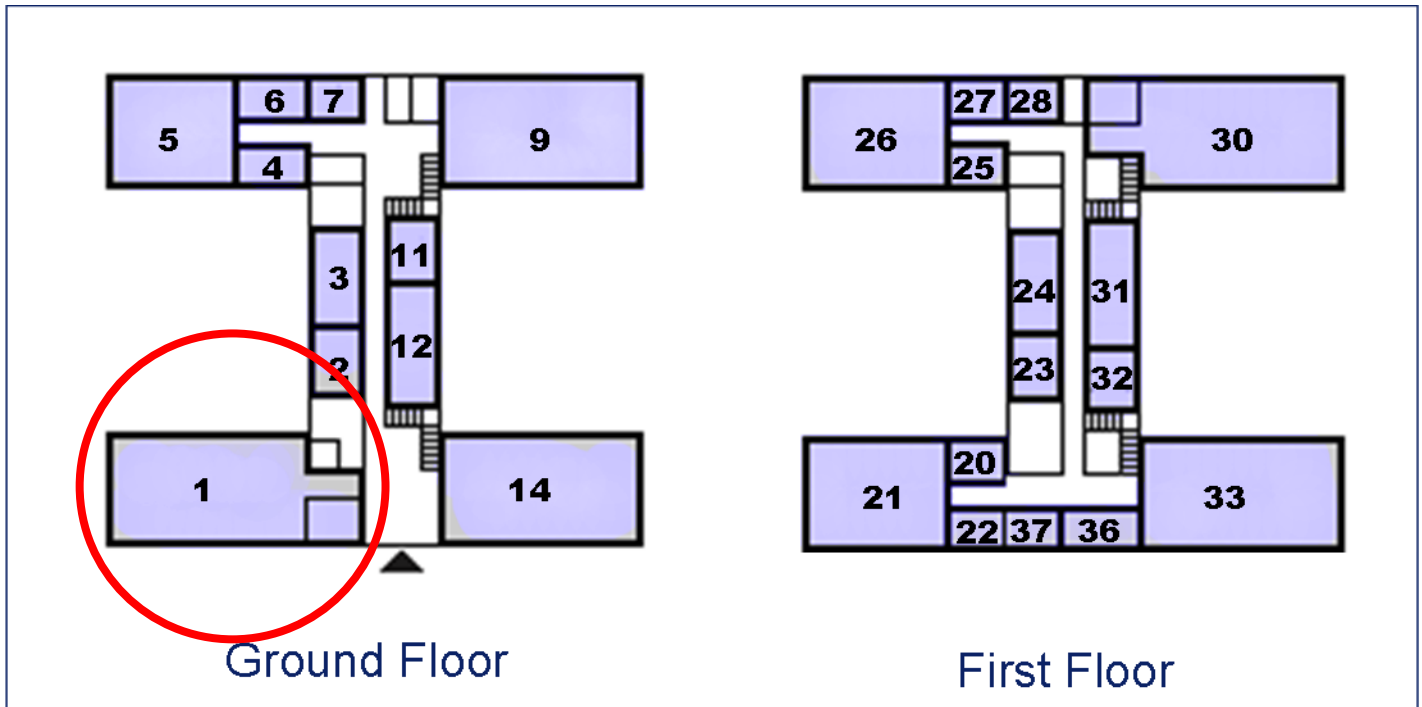

50 Churchill Square Business Centre

Ground Floor—Suite 1

90.3sq m (972 sq ft)*

Churchill Square Business Centre

Kings Hill
West Malling
Kent ME19 4YU
01732 523415

*Approximate Measurements

Not to scale

Space for growing businesses

www.capitalspace.co.uk

50 Churchill Square Business Centre

Ground Floor—Suite 1

90.3sq m (972 sq ft)*

Site Plan

Additional Information

We are happy to provide further details and answer any questions. Please contact our Centre Manager on 01732 523415.