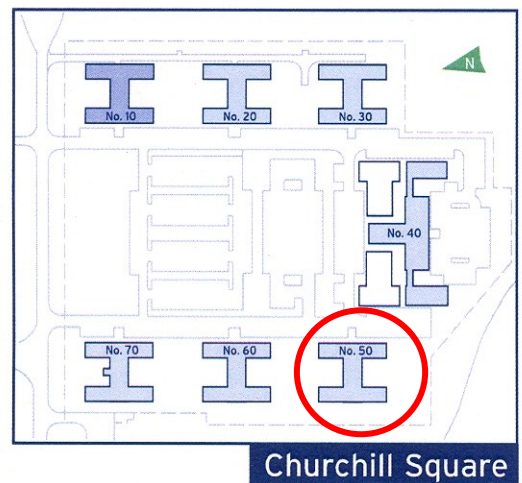

50 Churchill Square Business Centre

Ground Floor—Suite 1

90.3sq m (972 sq ft)*

Churchill Square Business Centre

Kings Hill
West Malling
Kent ME19 4YU
01732 523415

*Approximate Measurements

Not to scale

Space for growing businesses

www.capitalspace.co.uk

50 Churchill Square Business Centre

Ground Floor—Suite 1

90.3sq m (972 sq ft)*

Site Plan

Additional Information

We are happy to provide further details and answer any questions. Please contact our Centre Manager on 01732 523415.