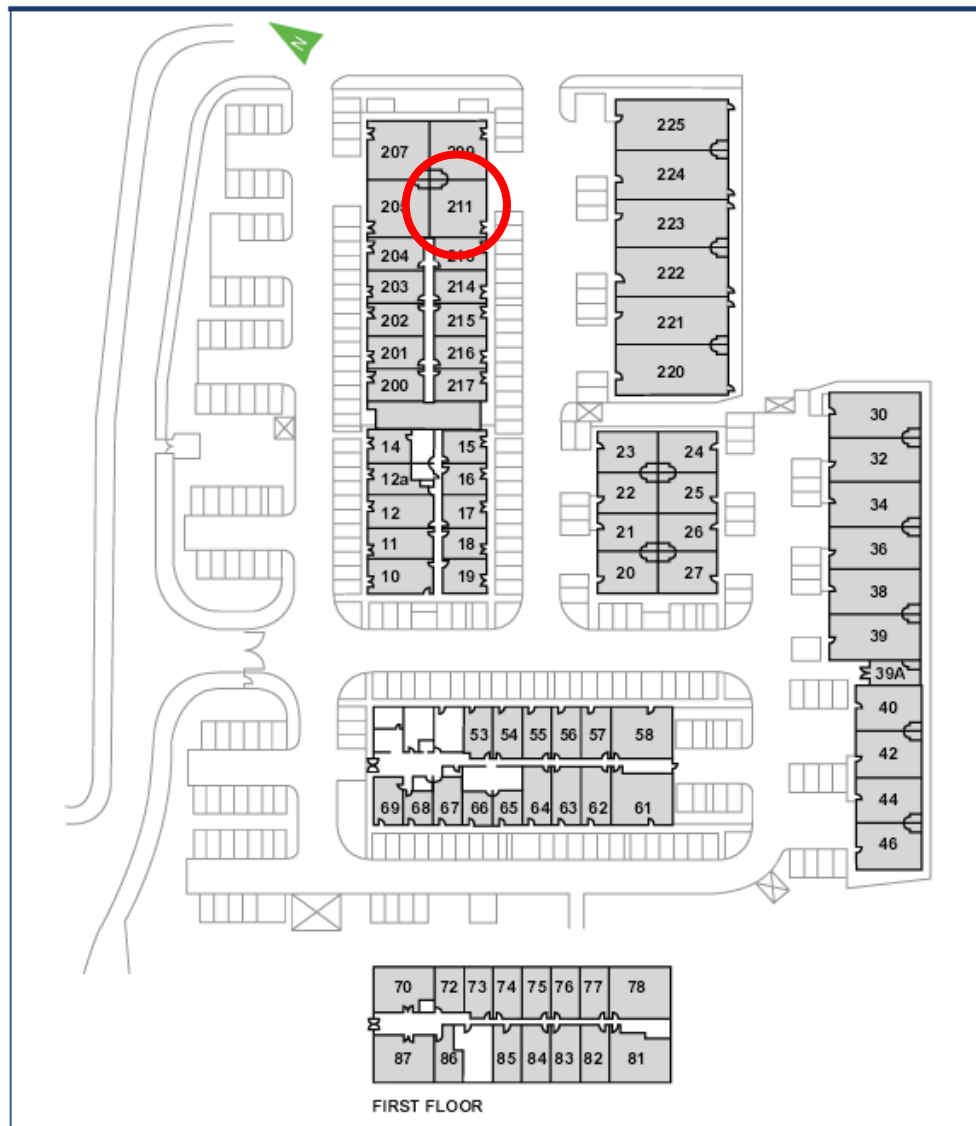

# Waterhouse Business Centre

Unit 211

91.2 sq m (982 sq ft)\*

## Unit 211

91.2 sq m (982 sq ft)\*