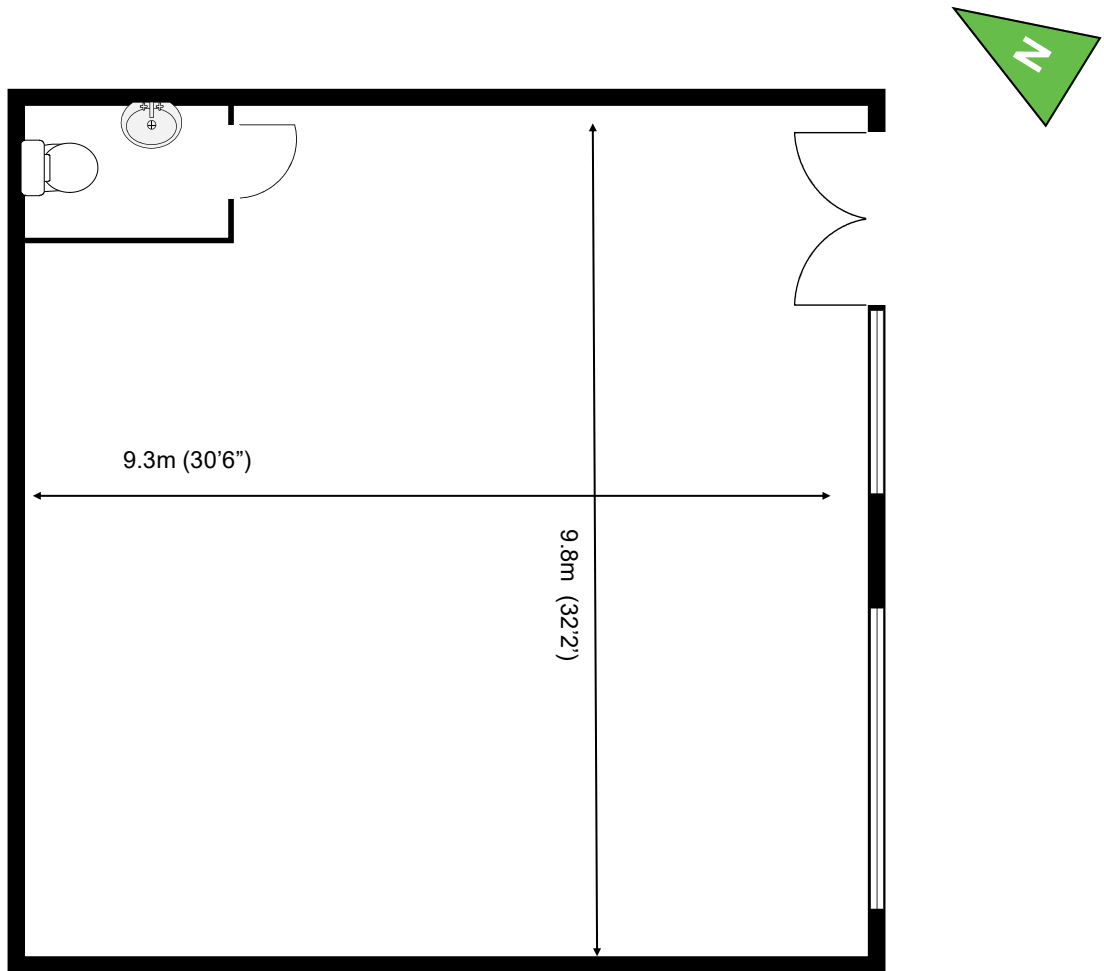

# Waterhouse Business Centre

Unit 211

91.2 sq m (982 sq ft)\*

## Unit 211

91.2 sq m (982 sq ft)\*