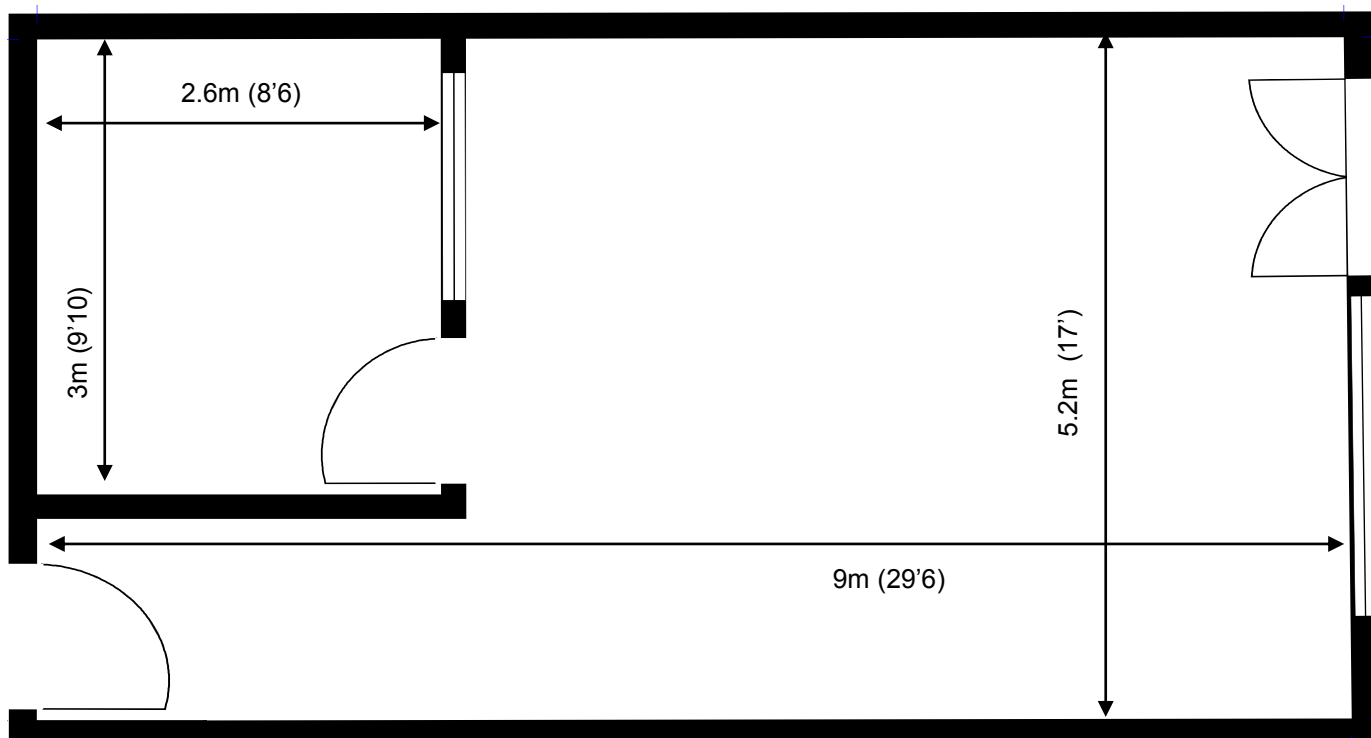

# Waterhouse Business Centre

Unit 213

47 sq m (506 sq ft)\*