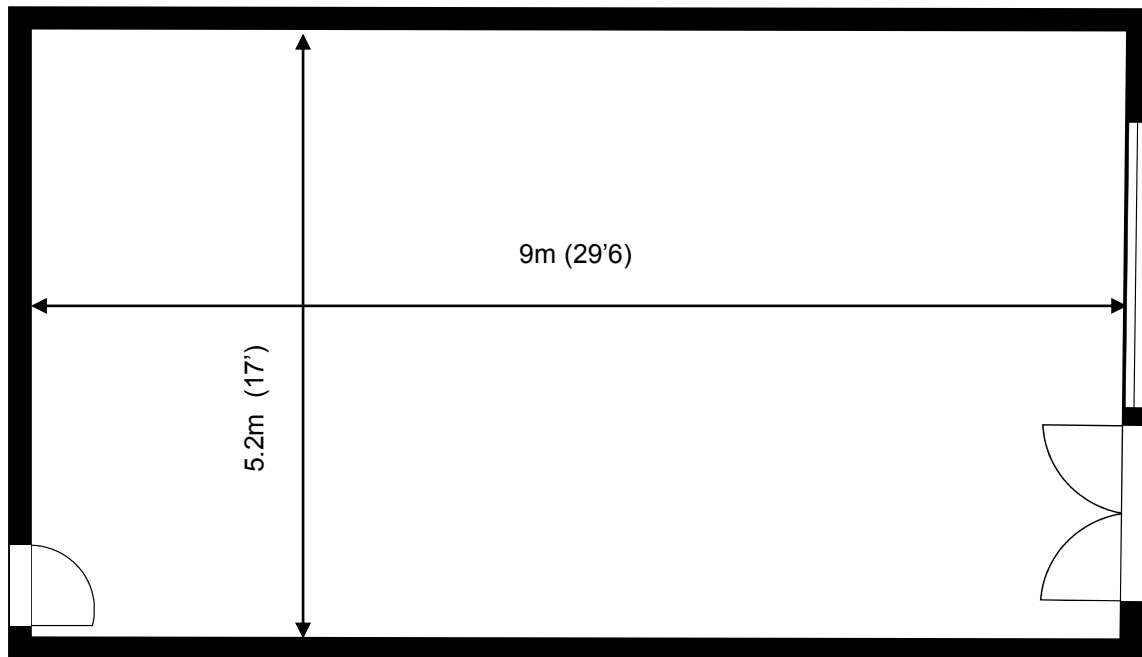

Waterhouse Business Centre

Unit 214

46.9 sq m (505 sq ft)*

Waterhouse Business Centre

Cromar Way
Chelmsford
Essex CM1 2QE
01245 392000

*Approximate Measurements

Not to scale

Space for growing businesses

www.capitalspace.co.uk

Waterhouse Business Centre

Unit 214

46.9 sq m (505 sq ft)*

Additional Information

Suspended ceiling and carpet throughout.

We are happy to provide further details and answer any questions.
Please contact our Centre Manager on 01245 392000.