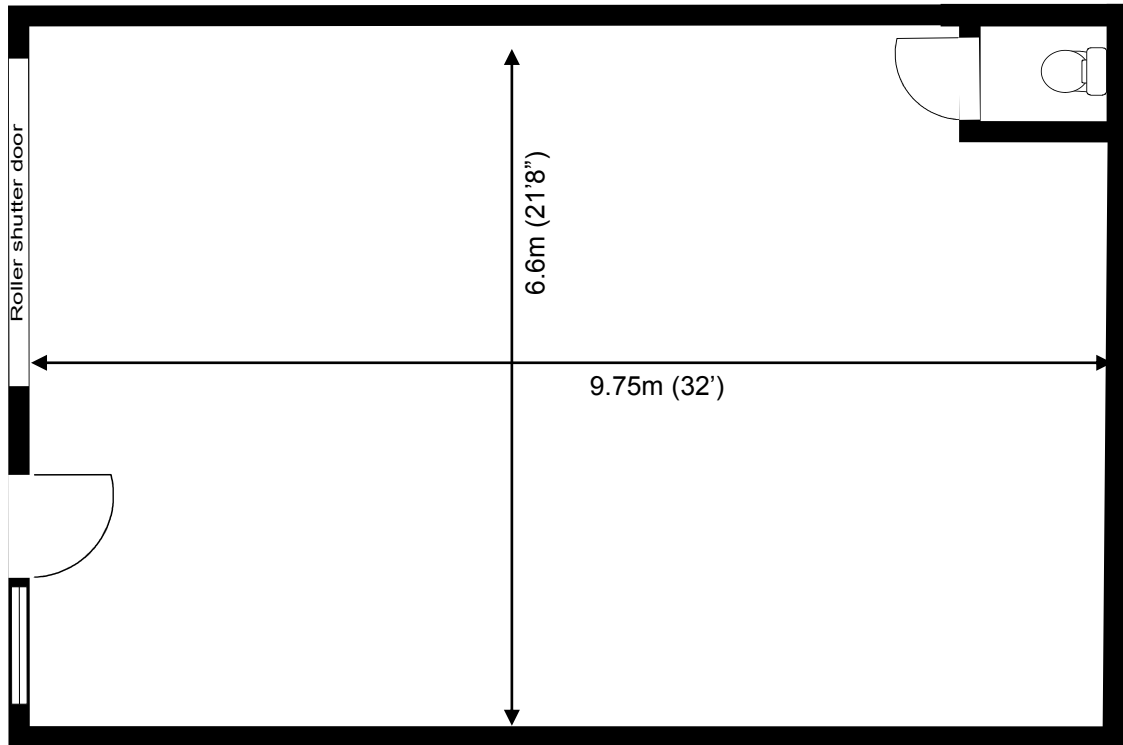

Waterhouse Business Centre

Unit 22

64.1 sq m (690 sq ft)*

Waterhouse Business Centre

Cromar Way
Chelmsford
Essex CM1 2QE
01245 392000

*Approximate Measurements

Not to scale

Space for growing businesses