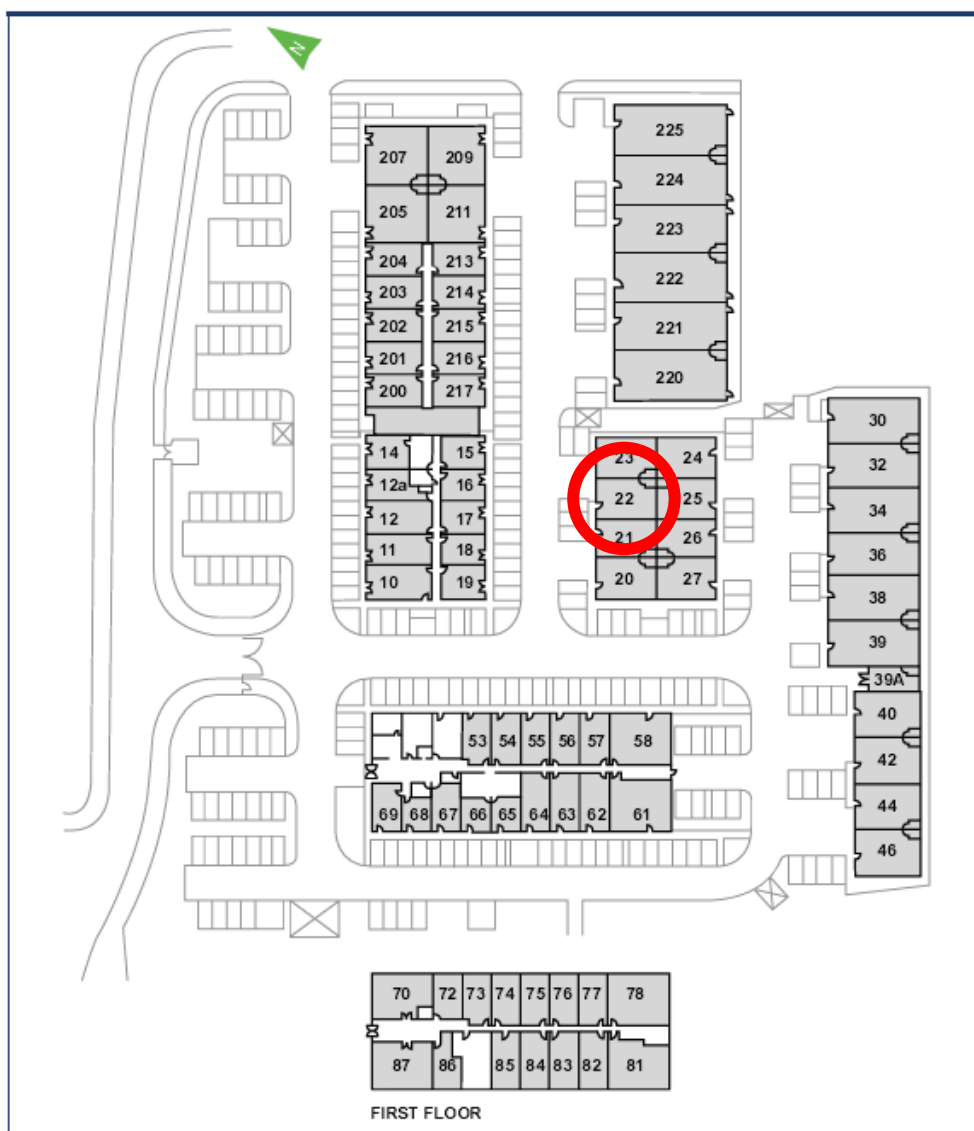

Waterhouse Business Centre

Unit 22

64.1 sq m (690 sq ft)*

Waterhouse Business Centre

Cromar Way
Chelmsford
Essex CM1 2QE
01245 392000

*Approximate Measurements

Not to scale

Space for growing businesses

www.capitalspace.co.uk

Waterhouse Business Centre

Unit 22

64.1 sq m (690 sq ft)*

Additional Information

We are happy to provide further details and answer any questions.
Please contact our Centre Manager on 01245 392000.