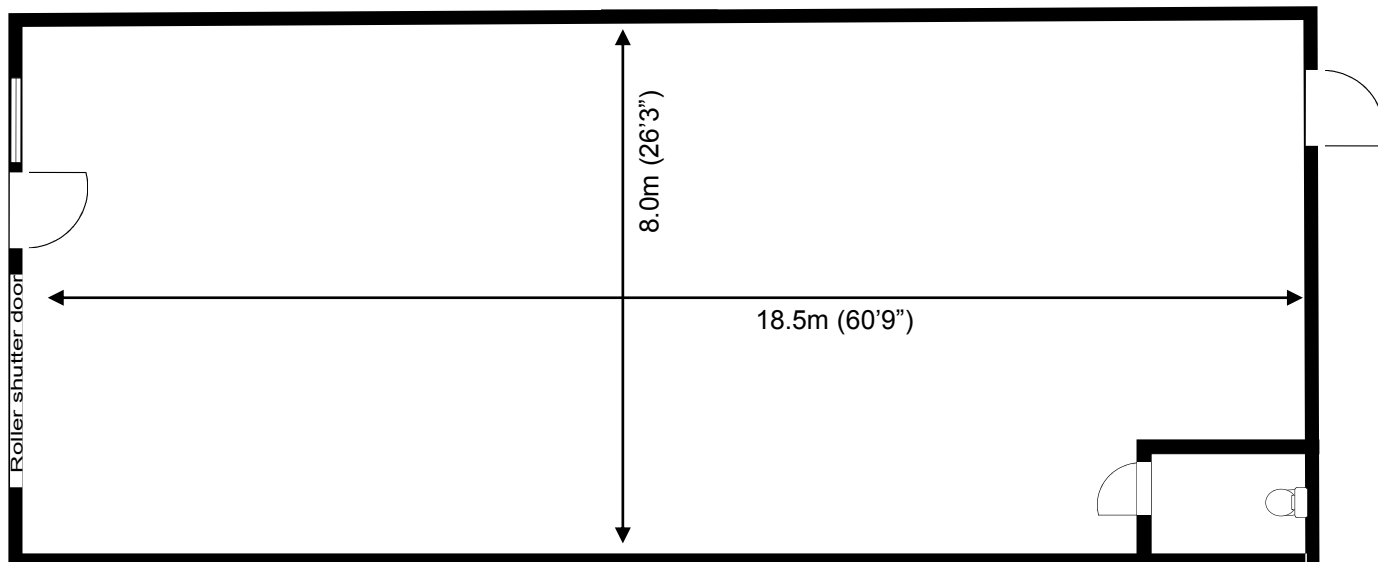

Waterhouse Business Centre

Unit 221

147.2 sq m (1584 sq ft)*

Waterhouse Business Centre

Cromar Way
Chelmsford
Essex CM1 2QE

01245 392000

*Approximate Measurements

Not to scale