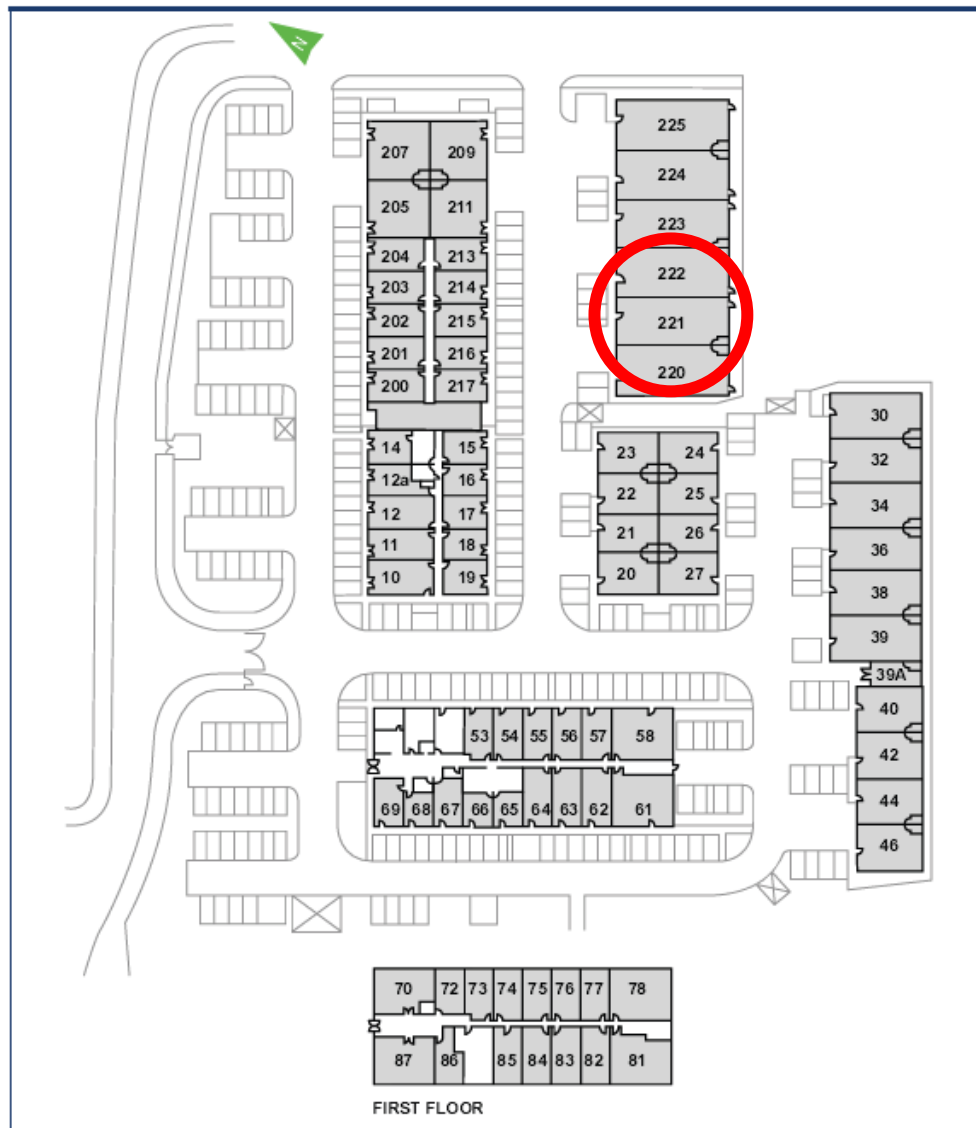

Waterhouse Business Centre

Unit 221

147.2 sq m (1584 sq ft)*

Waterhouse Business Centre

Cromar Way
Chelmsford
Essex CM1 2QE

01245 392000

*Approximate Measurements

Not to scale

Space for growing businesses

www.capitalspace.co.uk

Waterhouse Business Centre

Unit 221

147.2 sq m (1584 sq ft)*

Additional Information

We are happy to provide further details and answer any questions.
Please contact our Centre Manager on 01245 392000.