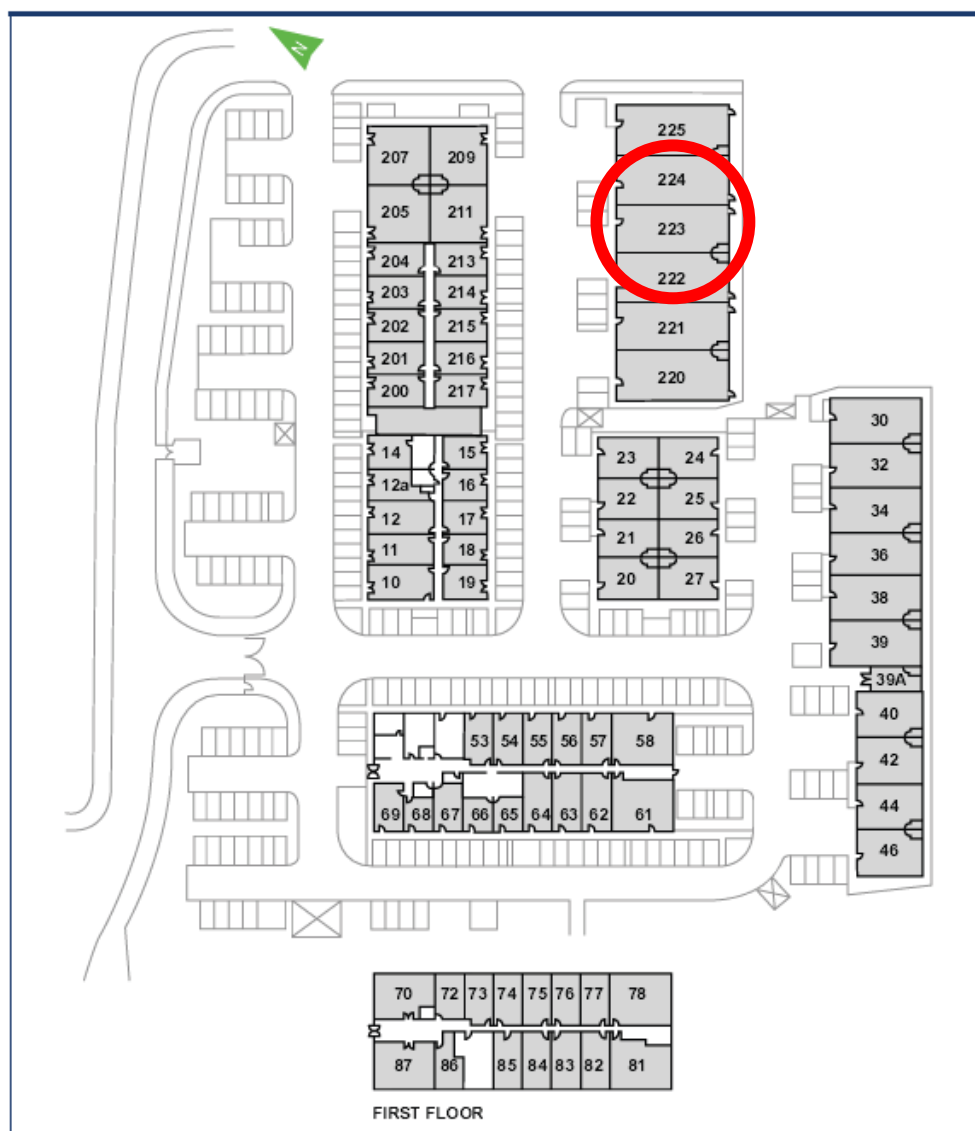

# Waterhouse Business Centre

Unit 223

147.9 sq m (1592 sq ft)\*

## Unit 223

147.9 sq m (1592 sq ft)\*