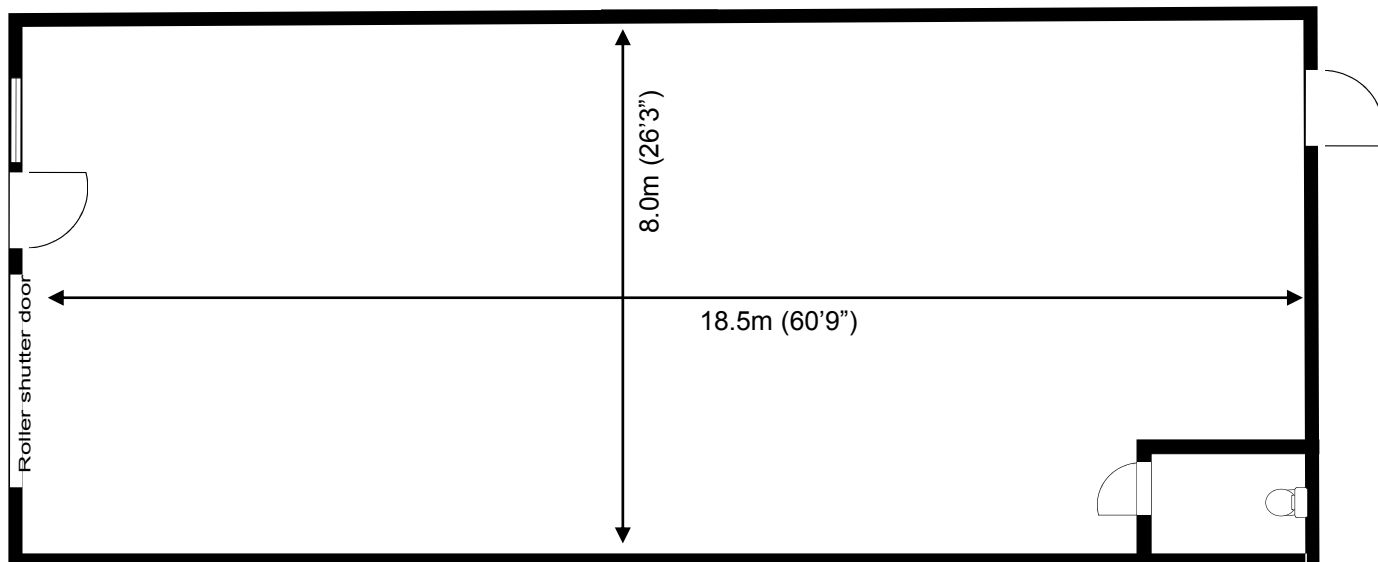

# Waterhouse Business Centre

Unit 223

147.9 sq m (1592 sq ft)\*

## Unit 223

147.9 sq m (1592 sq ft)\*