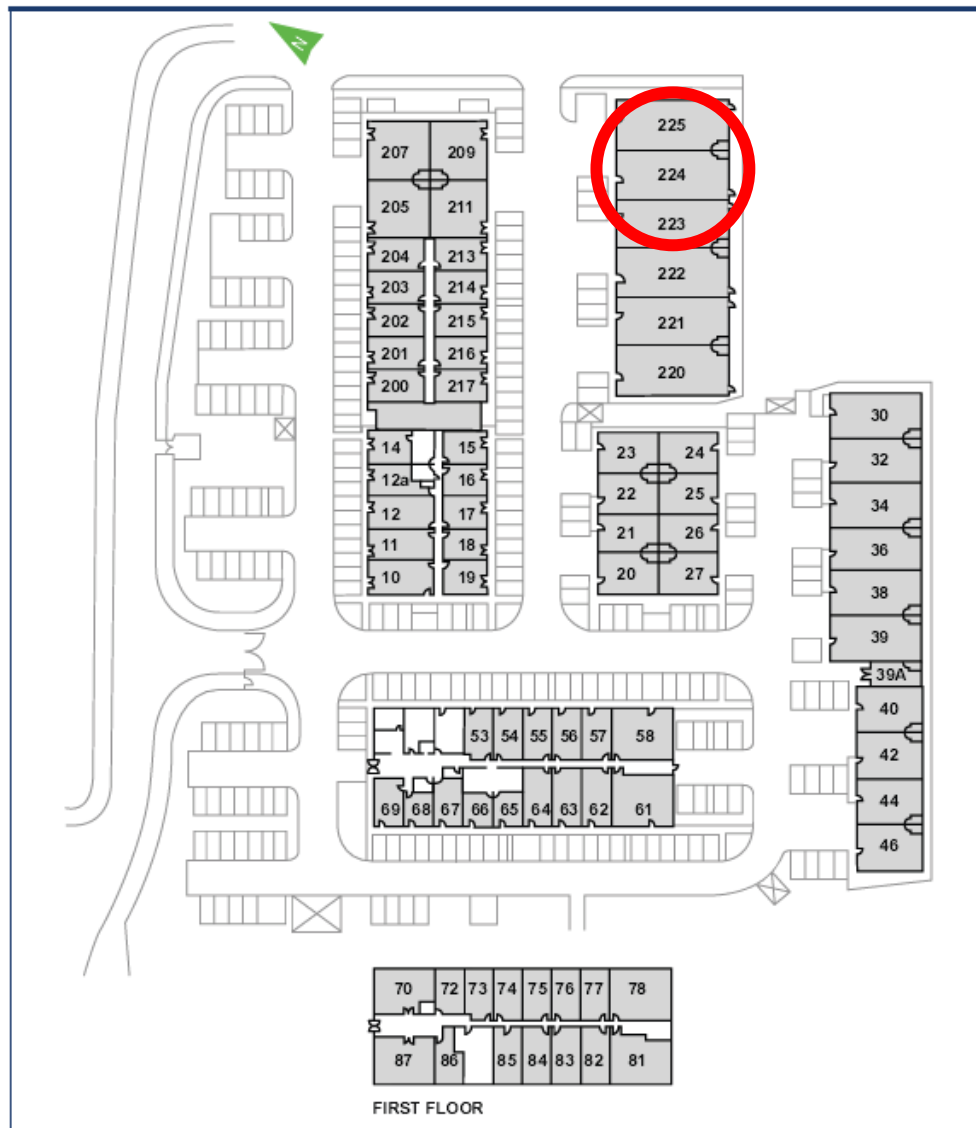

Waterhouse Business Centre

Unit 224

147.5 sq m (1588 sq ft)*

Waterhouse Business Centre

Cromar Way
Chelmsford
Essex CM1 2QE

01245 392000

*Approximate Measurements

Not to scale

Space for growing businesses

www.capitalspace.co.uk

Waterhouse Business Centre

Unit 224

147.5 sq m (1588 sq ft)*

Additional Information

We are happy to provide further details and answer any questions.
Please contact our Centre Manager on 01245 392000.