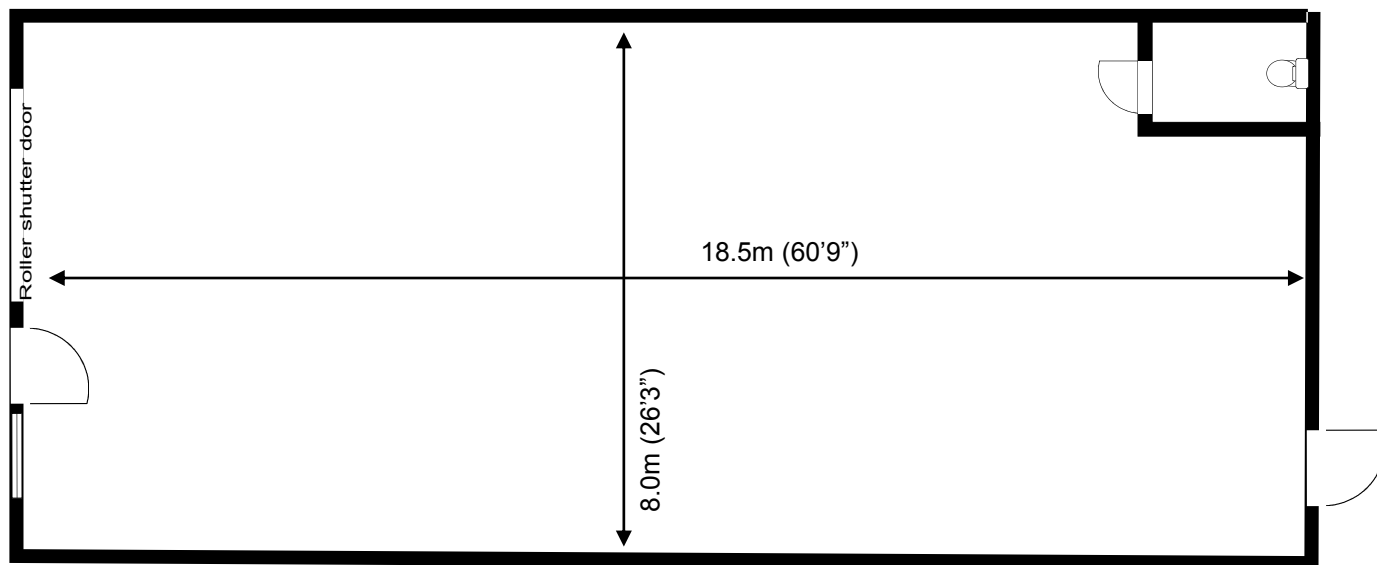

Waterhouse Business Centre

Unit 224

147.5 sq m (1588 sq ft)*

Waterhouse Business Centre

Cromar Way
Chelmsford
Essex CM1 2QE

01245 392000

*Approximate Measurements

Not to scale