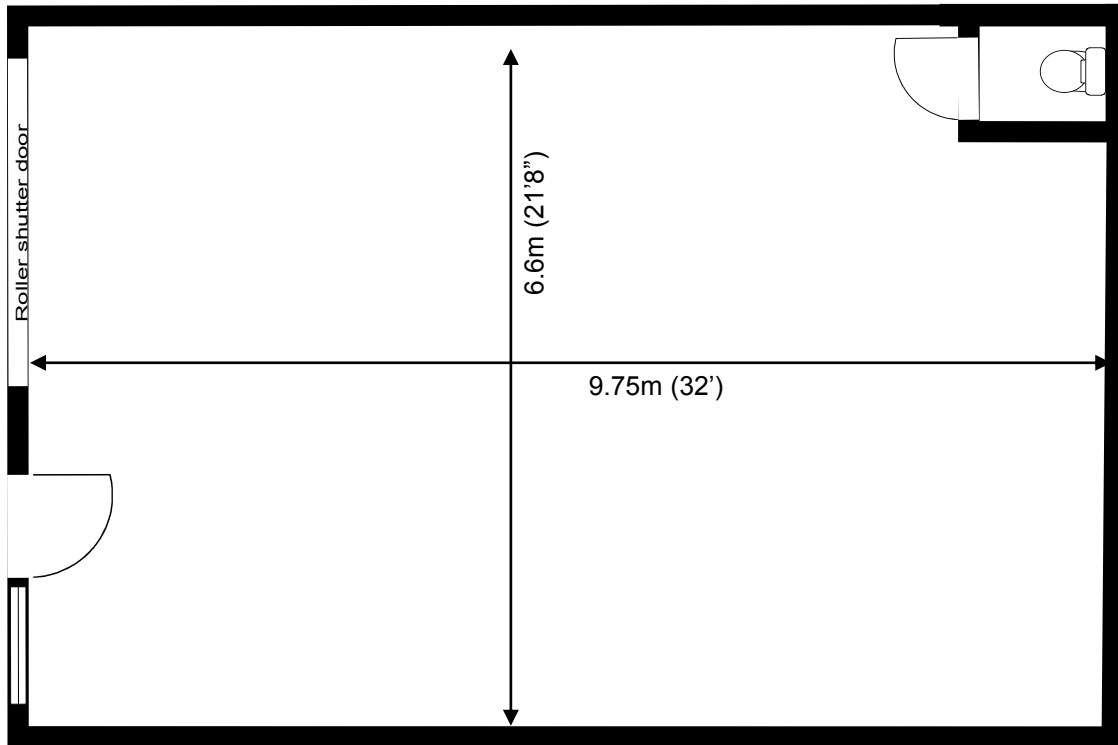

Waterhouse Business Centre

Unit 23

66 sq m (710 sq ft)*

Waterhouse Business Centre

Cromar Way
Chelmsford
Essex CM1 2QE

01245 392000

*Approximate Measurements

Not to scale

Space for growing businesses

www.capitalspace.co.uk

Waterhouse Business Centre

Unit 23

66 sq m (710 sq ft)*

Additional Information

We are happy to provide further details and answer any questions. Please contact our Centre Manager on 01245 392000.