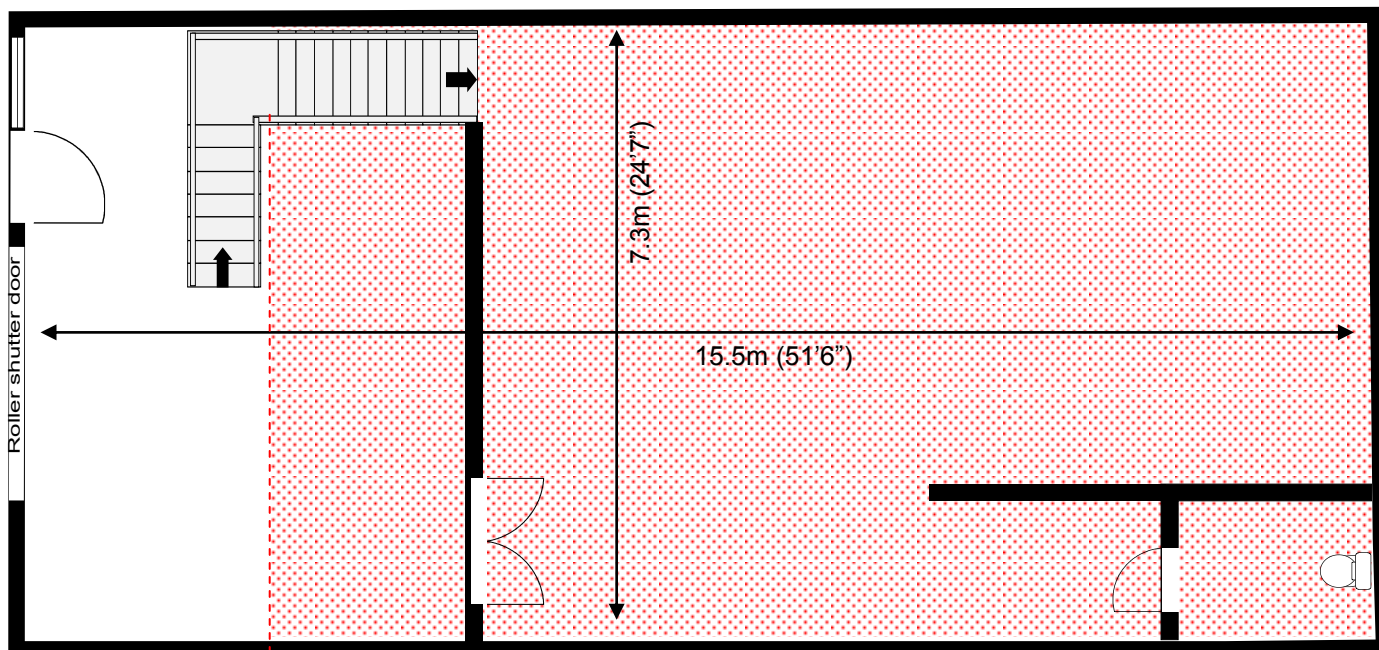

Waterhouse Business Centre

Unit 38

113.2 sq m (1218 sq ft)*

First floor mezzanine space

Waterhouse Business Centre

Cromar Way
Chelmsford
Essex CM1 2QE

01245 392000

*Approximate Measurements

Not to scale

Space for growing businesses

www.capitalspace.co.uk

Waterhouse Business Centre

Unit 38

113.2 sq m (1218 sq ft)*

Additional Information

Includes mezzanine and internal office.