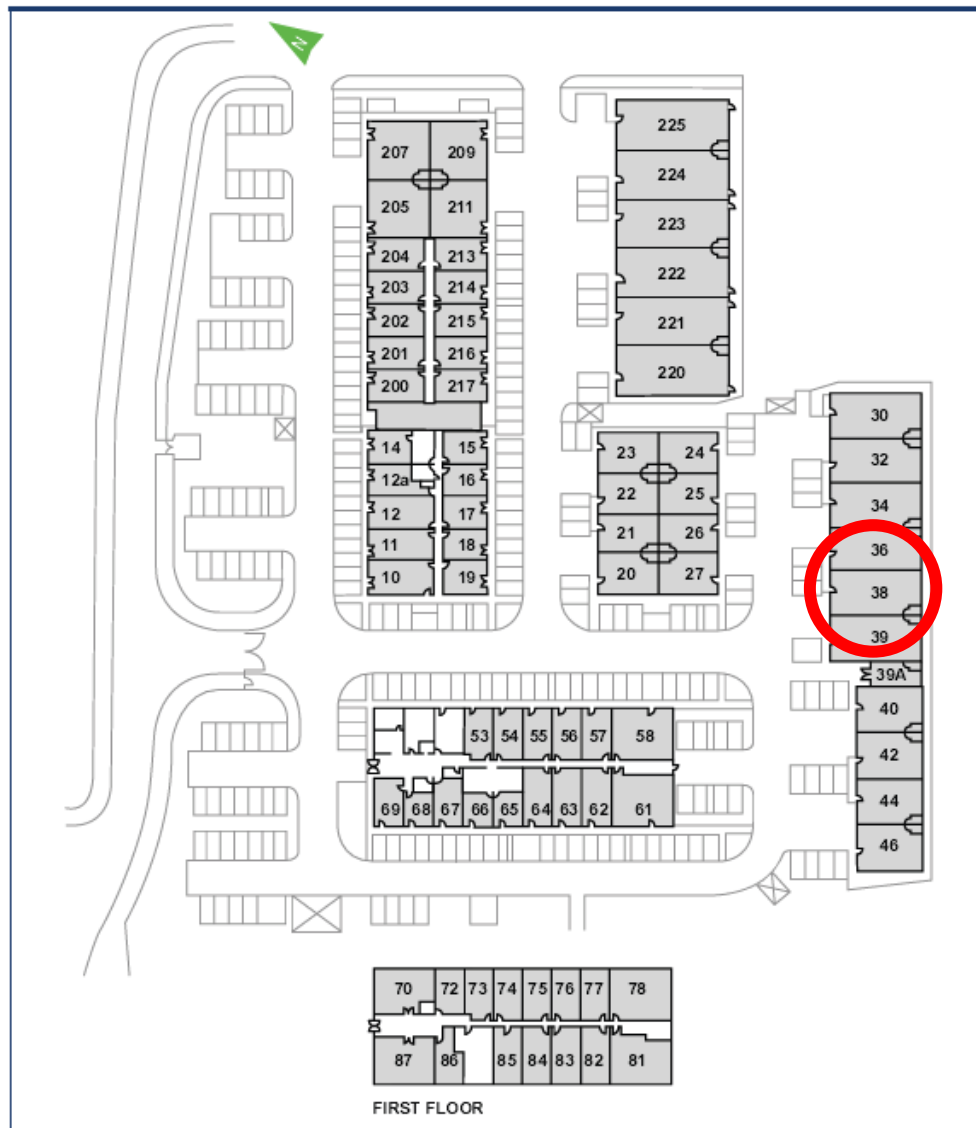

Waterhouse Business Centre

Unit 38

113.2 sq m (1218 sq ft)*

First floor mezzanine space

Waterhouse Business Centre

Cromar Way
Chelmsford
Essex CM1 2QE

01245 392000

*Approximate Measurements

Not to scale

Space for growing businesses

www.capitalspace.co.uk

Waterhouse Business Centre

Unit 38

113.2 sq m (1218 sq ft)*

Additional Information

Includes mezzanine and internal office.