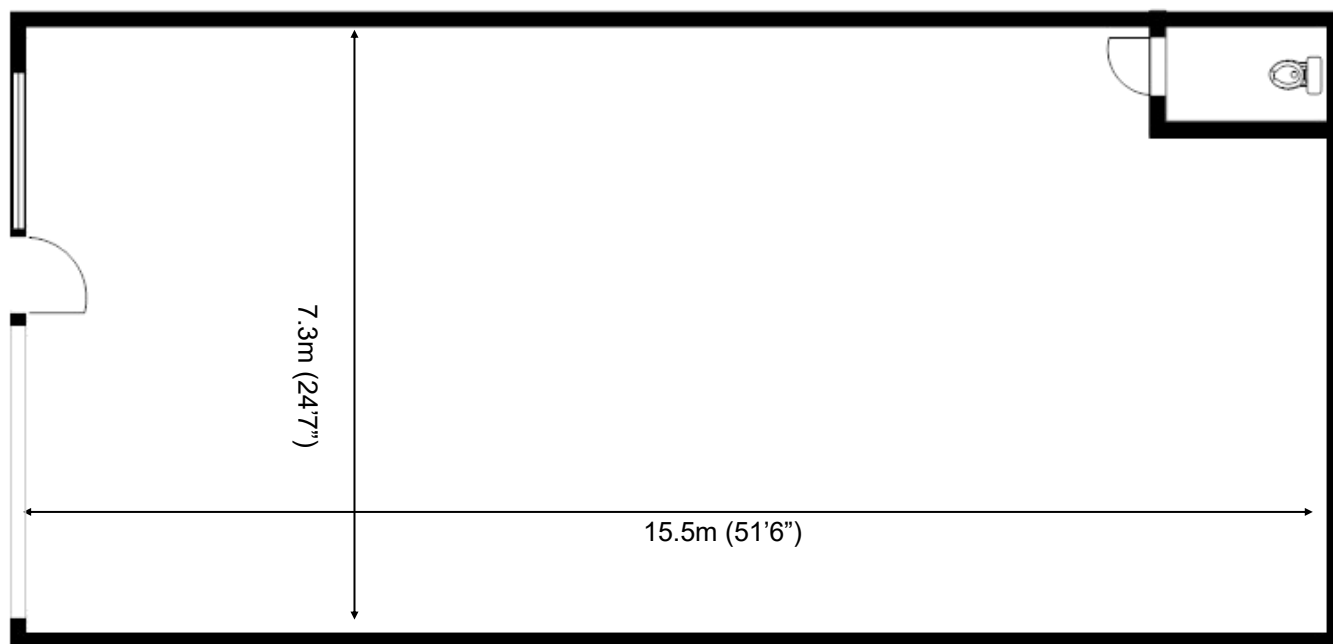

Waterhouse Business Centre

Unit 39

116.7 sq m (1256 sq ft)*

Waterhouse Business Centre

Cromar Way
Chelmsford
Essex CM1 2QE

01245 392000

*Approximate Measurements

Not to scale

Space for growing businesses

www.capitalspace.co.uk

Waterhouse Business Centre

Unit 39

116.7 sq m (1256 sq ft)*

Additional Information

Waterhouse Business Centre
Cromar Way
Chelmsford
Essex CM1 2QE
01245 392000

*Approximate Measurements
Not to scale