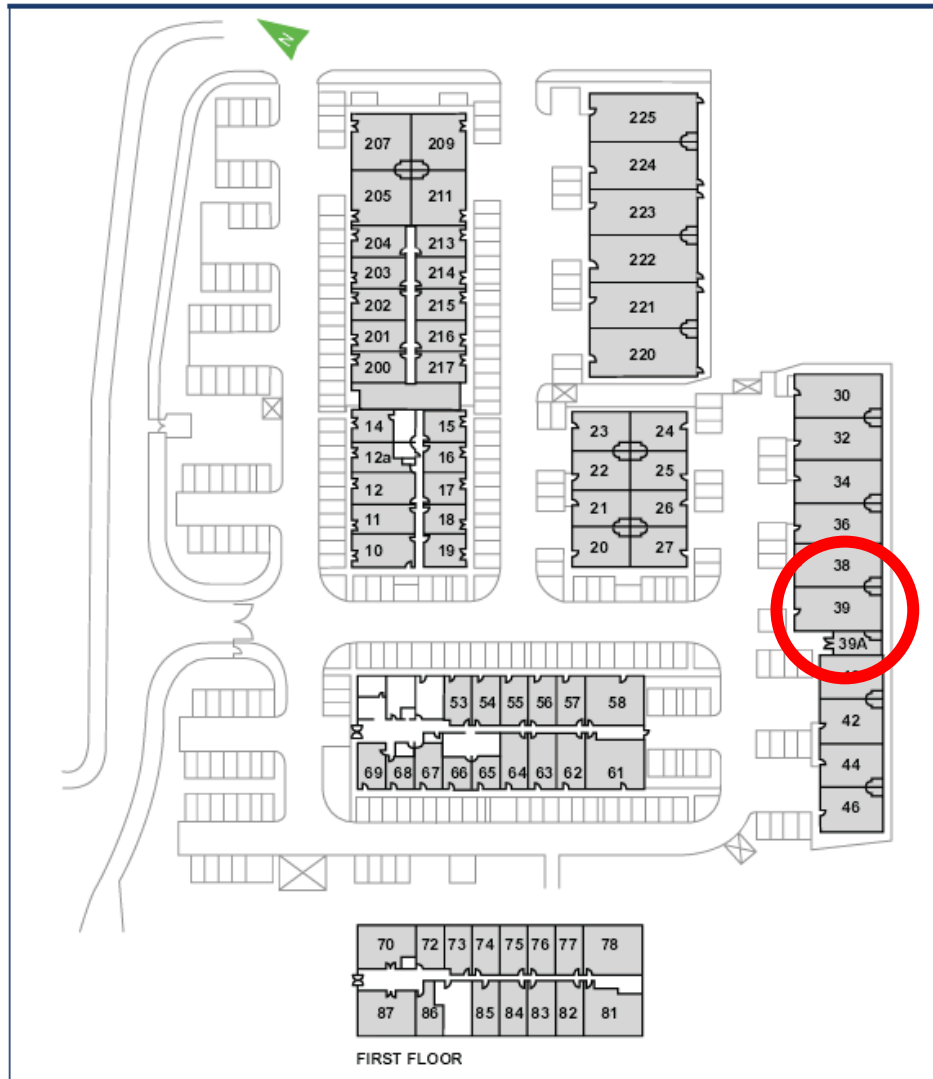

Waterhouse Business Centre

Unit 39

116.7 sq m (1256 sq ft)*

Waterhouse Business Centre

Cromar Way
Chelmsford
Essex CM1 2QE

01245 392000

*Approximate Measurements

Not to scale

Space for growing businesses

www.capitalspace.co.uk

Waterhouse Business Centre

Unit 39

116.7 sq m (1256 sq ft)*

Additional Information

Waterhouse Business Centre
Cromar Way
Chelmsford
Essex CM1 2QE
01245 392000

*Approximate Measurements
Not to scale