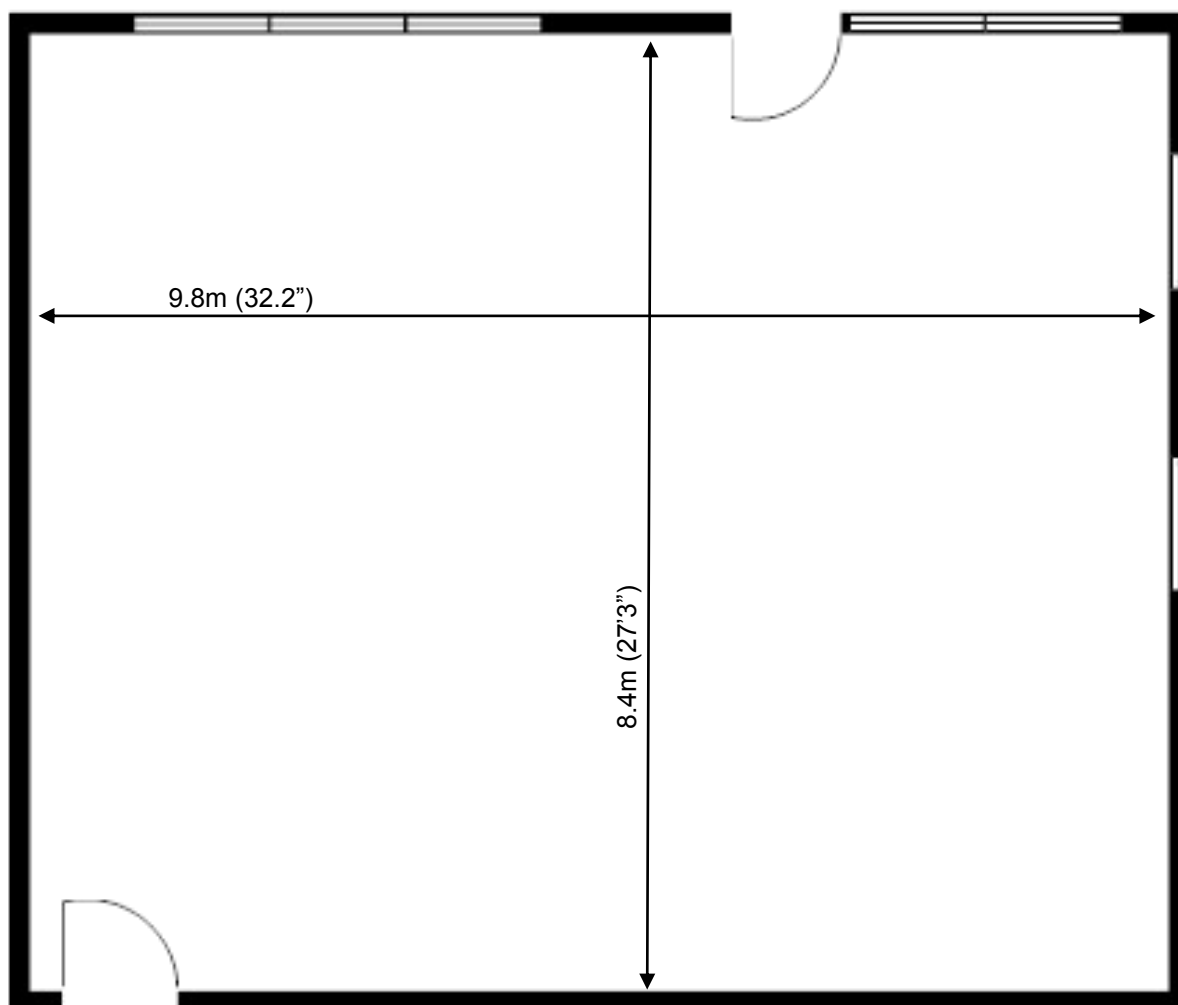

Waterhouse Business Centre

Ground Floor - Unit 58

82.1 sq m (884 sq ft)*

Waterhouse Business Centre

Cromar Way
Chelmsford
Essex CM1 2QE
01245 392000

*Approximate Measurements

Not to scale

Space for growing businesses

www.capitalspace.co.uk

Waterhouse Business Centre

Ground Floor - Unit 58

82.1 sq m (884 sq ft)*

Additional Information

We are happy to provide further details and answer any questions.
Please contact our Centre Manager on 01245 392000.