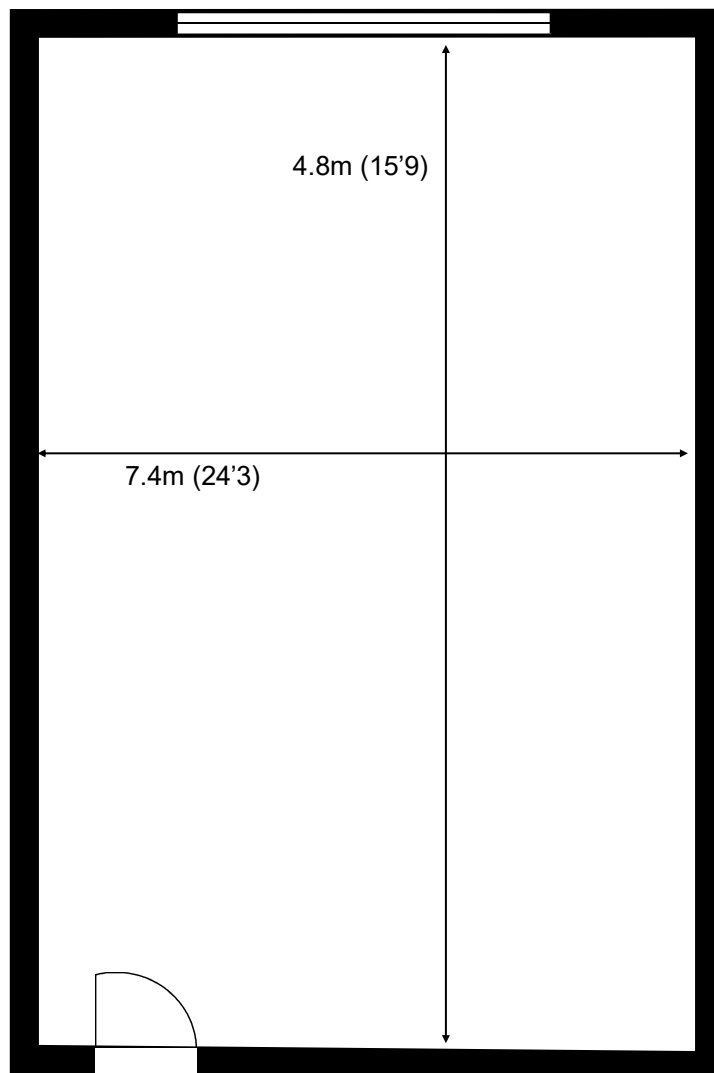

Waterhouse Business Centre

First Floor - Unit 72
36.3 sq m (391 sq ft)*

Waterhouse Business Centre
Cromar Way
Chelmsford
Essex CM1 2QE

*Approximate Measurements
Not to scale

Space for growing businesses

www.capitalspace.co.uk