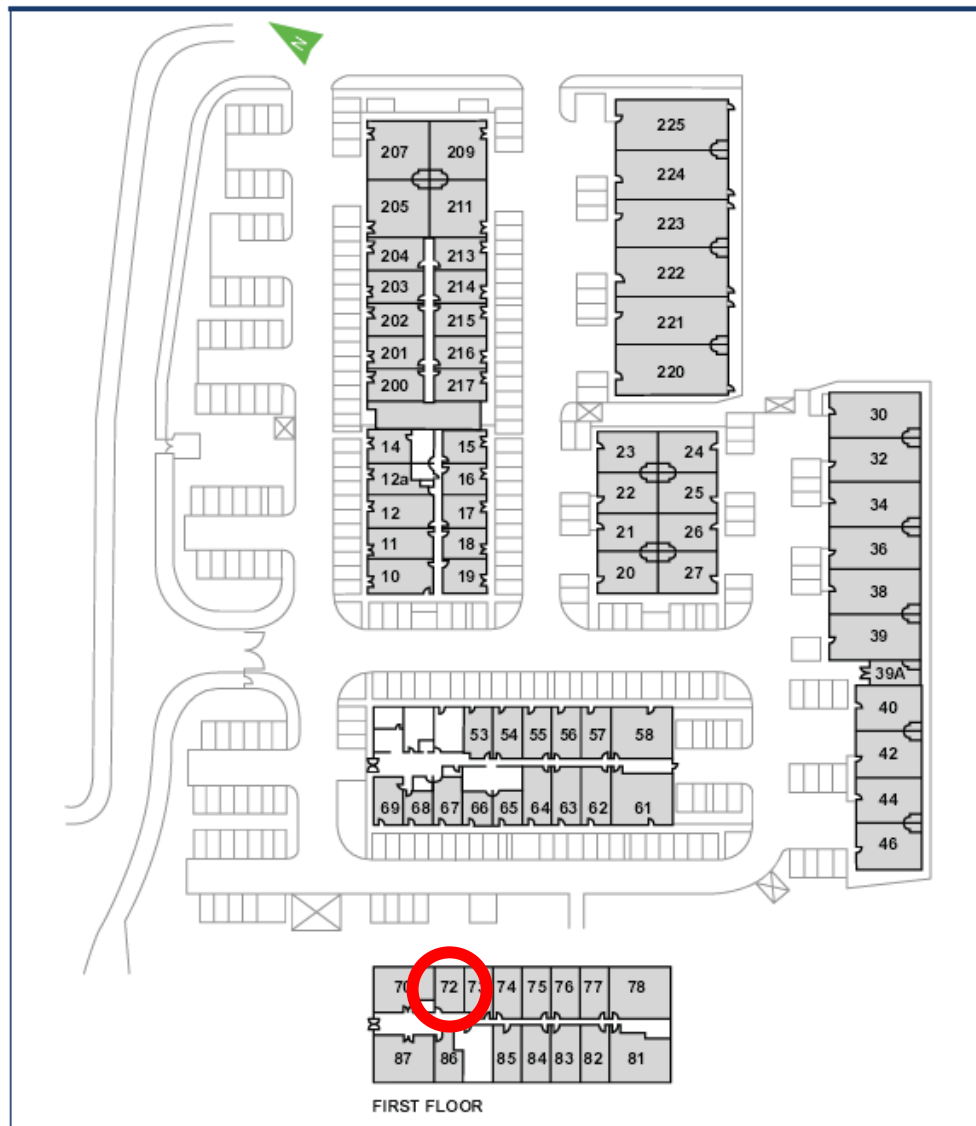

Waterhouse Business Centre

First Floor - Unit 72
36.3 sq m (391 sq ft)*

Waterhouse Business Centre
Cromar Way
Chelmsford
Essex CM1 2QE

*Approximate Measurements
Not to scale

Space for growing businesses

www.capitalspace.co.uk

Waterhouse Business Centre

First Floor—Unit 72
36.3 sq m (391 sq ft)*

Additional Information

We are happy to provide further details and answer any questions. Please contact our Centre Manager on 01245 392000.