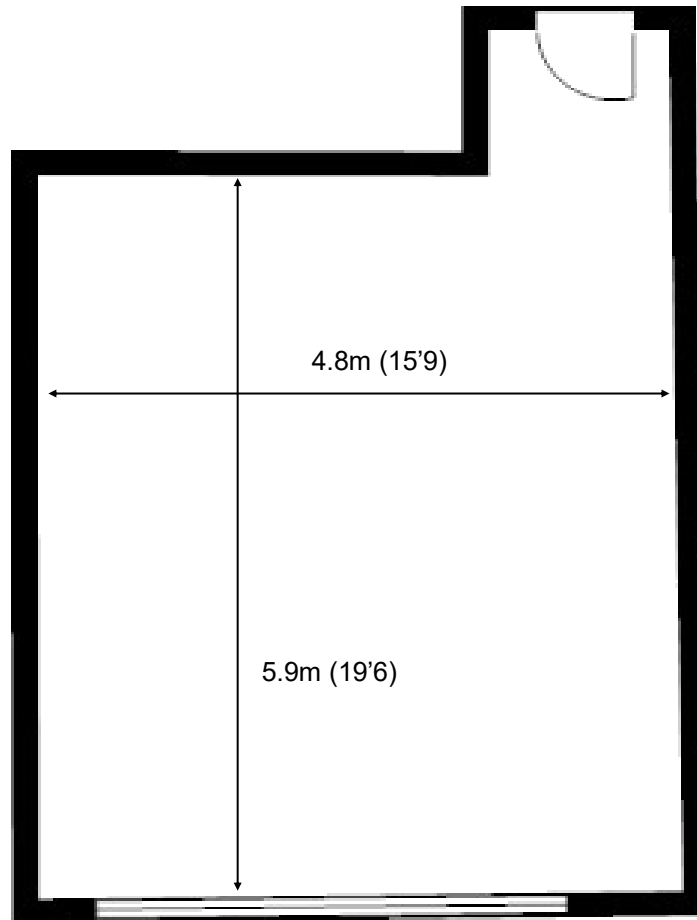

Waterhouse Business Centre

First Floor - Unit 73
27.1 sq m (292sq ft)*

Waterhouse Business Centre
Cromar Way
Chelmsford
Essex CM1 2QE
01245 392000

*Approximate Measurements
Not to scale

Space for growing businesses

www.capitalspace.co.uk

Waterhouse Business Centre

First Floor - Unit 73
27.1 sq m (292sq ft)*

Additional Information

We are happy to provide further details and answer any questions.
Please contact our Centre Manager on 01245 392000.