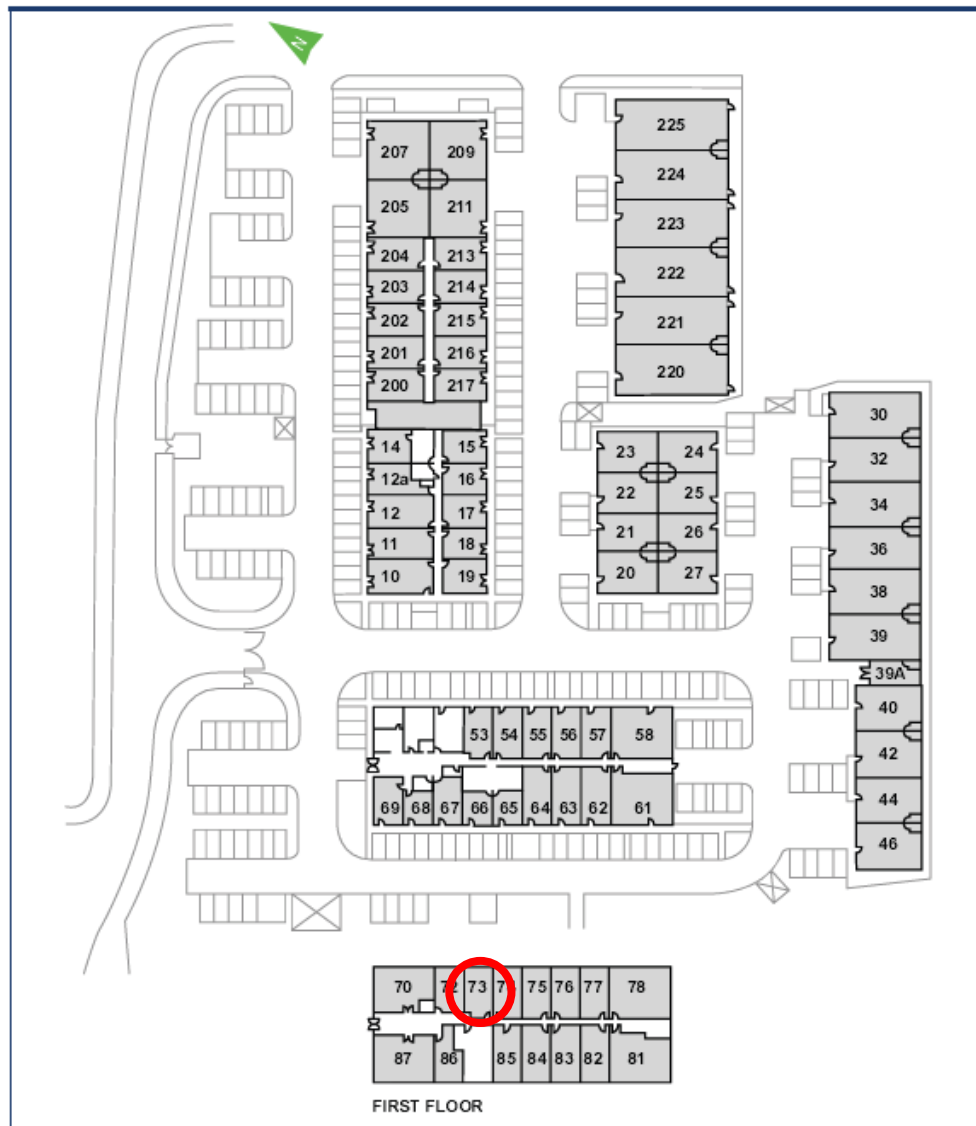

Waterhouse Business Centre

First Floor - Unit 73
27.1 sq m (292sq ft)*

Waterhouse Business Centre
Cromar Way
Chelmsford
Essex CM1 2QE
01245 392000

*Approximate Measurements
Not to scale

Space for growing businesses

www.capitalspace.co.uk

Waterhouse Business Centre

First Floor - Unit 73
27.1 sq m (292sq ft)*

Additional Information

We are happy to provide further details and answer any questions.
Please contact our Centre Manager on 01245 392000.