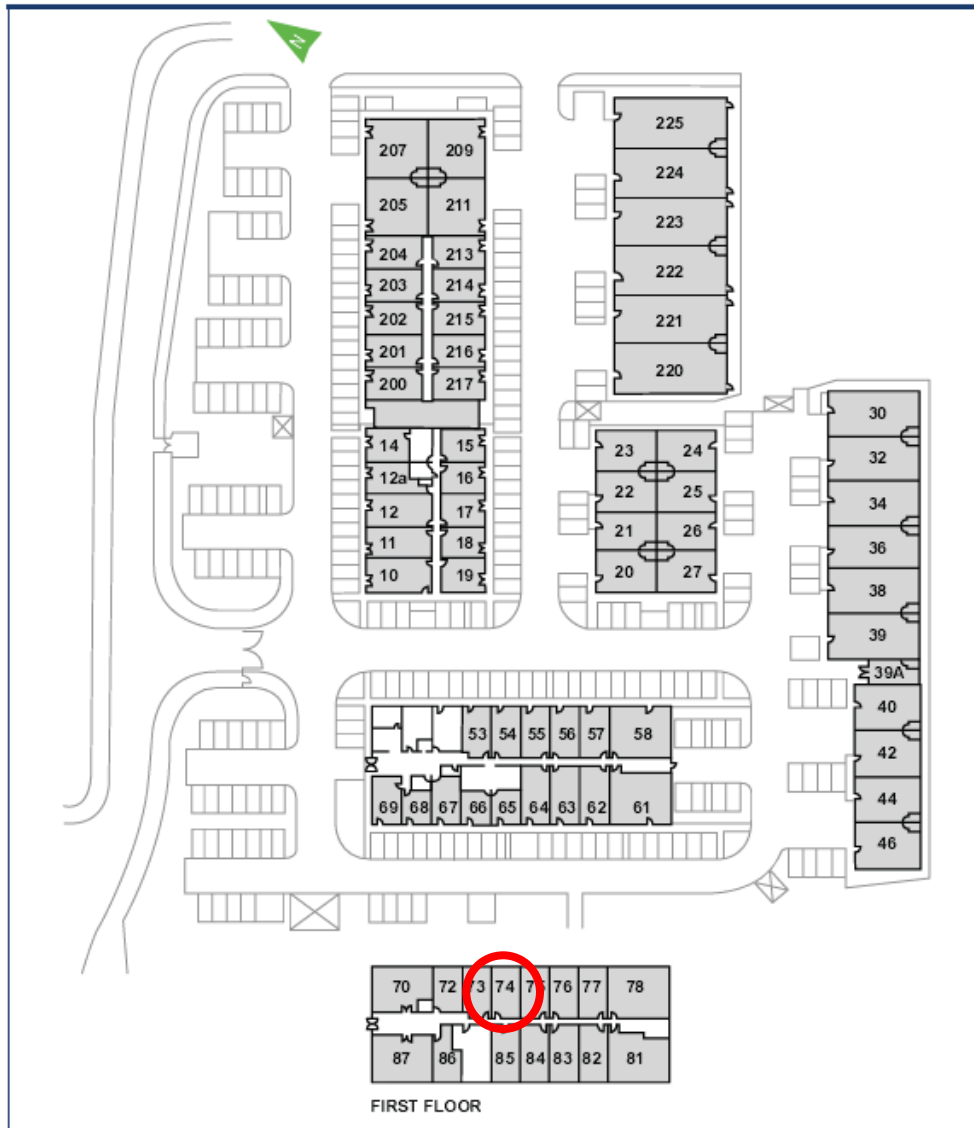

# Waterhouse Business Centre

Unit 74

40.1 sq m (432 sq ft)\*