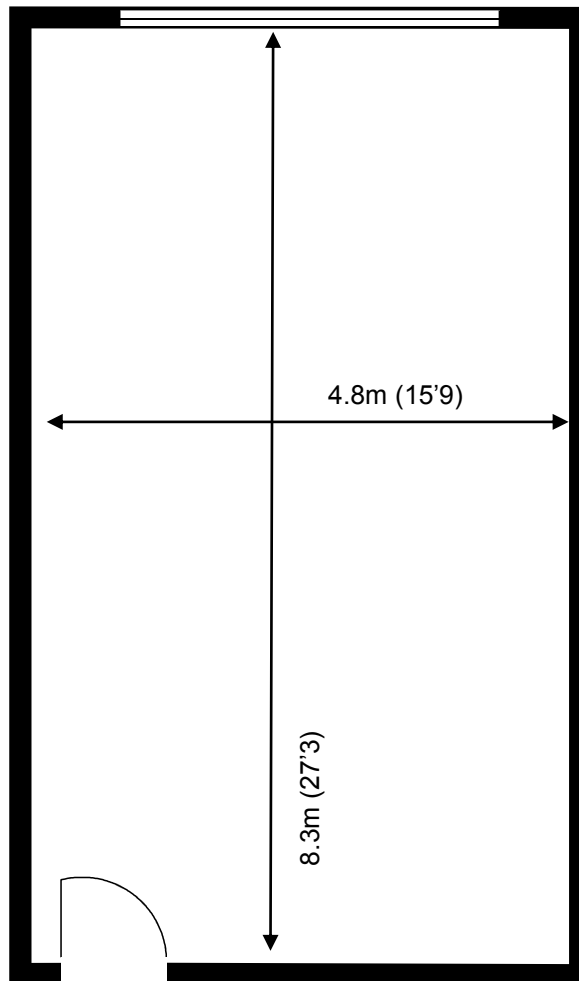

# Waterhouse Business Centre

Unit 74

40.1 sq m (432 sq ft)\*