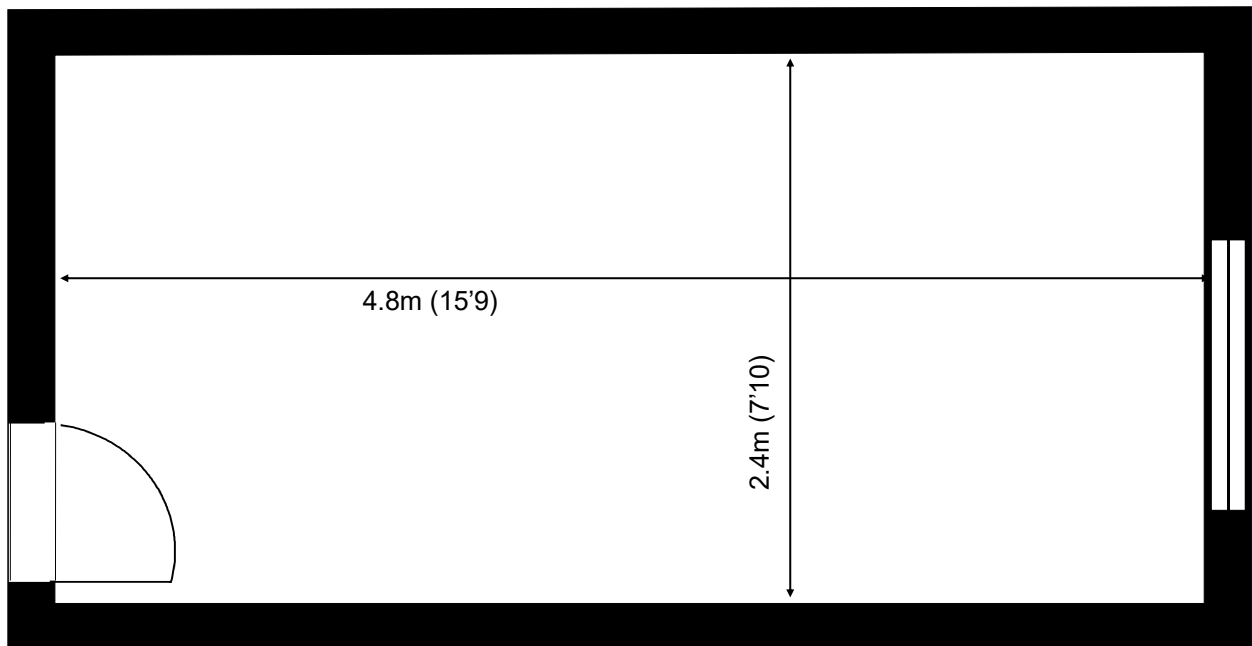

# Waterhouse Business Centre

First Floor - Unit 94  
11.5 sq m (124 sq ft)\*

**Waterhouse Business Centre**  
Cromar Way  
Chelmsford  
Essex CM1 2QE  
01245 392000

\*Approximate Measurements  
Not to scale

# Waterhouse Business Centre

First Floor - Unit 94  
11.5 sq m (124 sq ft)\*