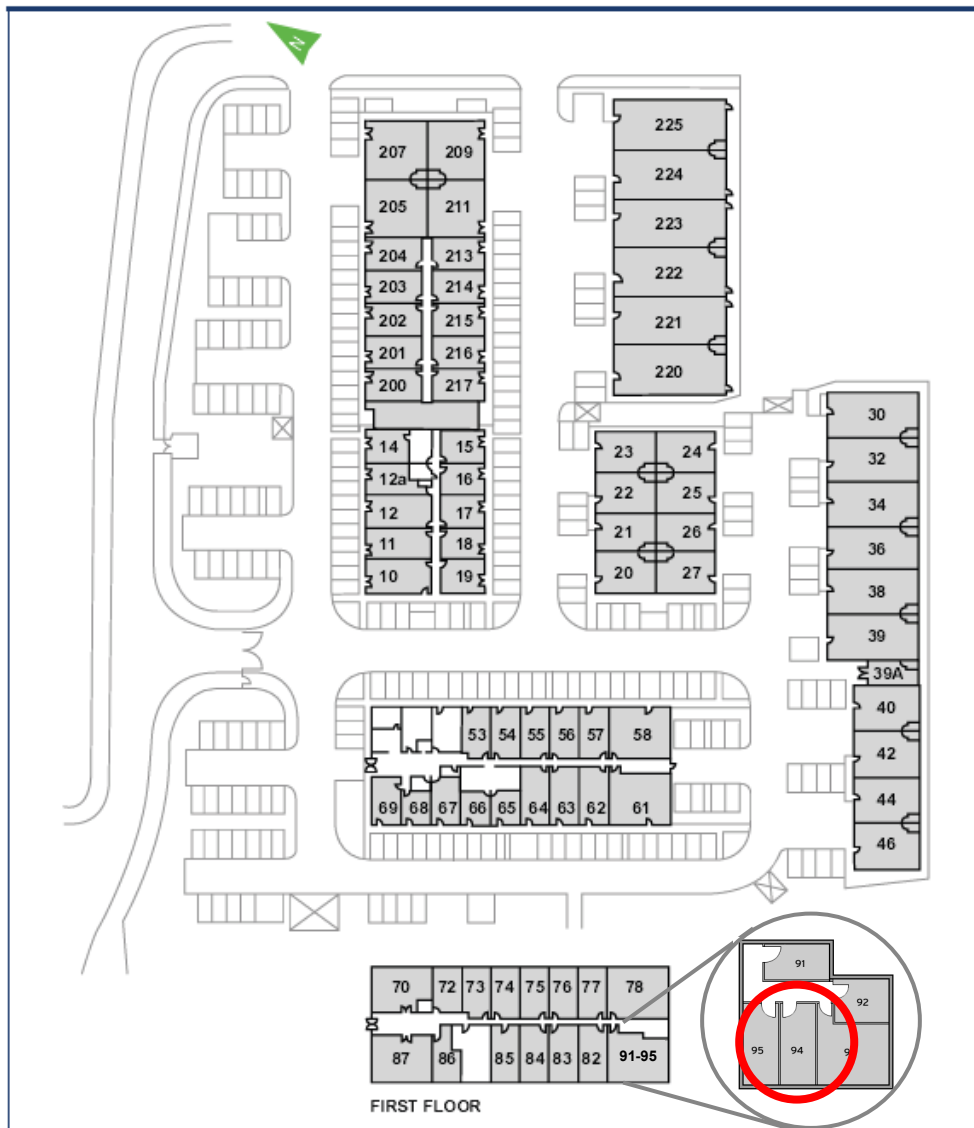

# Waterhouse Business Centre

First Floor - Unit 94  
11.5 sq m (124 sq ft)\*

**Waterhouse Business Centre**  
Cromar Way  
Chelmsford  
Essex CM1 2QE  
01245 392000

\*Approximate Measurements  
Not to scale

# Waterhouse Business Centre

First Floor - Unit 94  
11.5 sq m (124 sq ft)\*