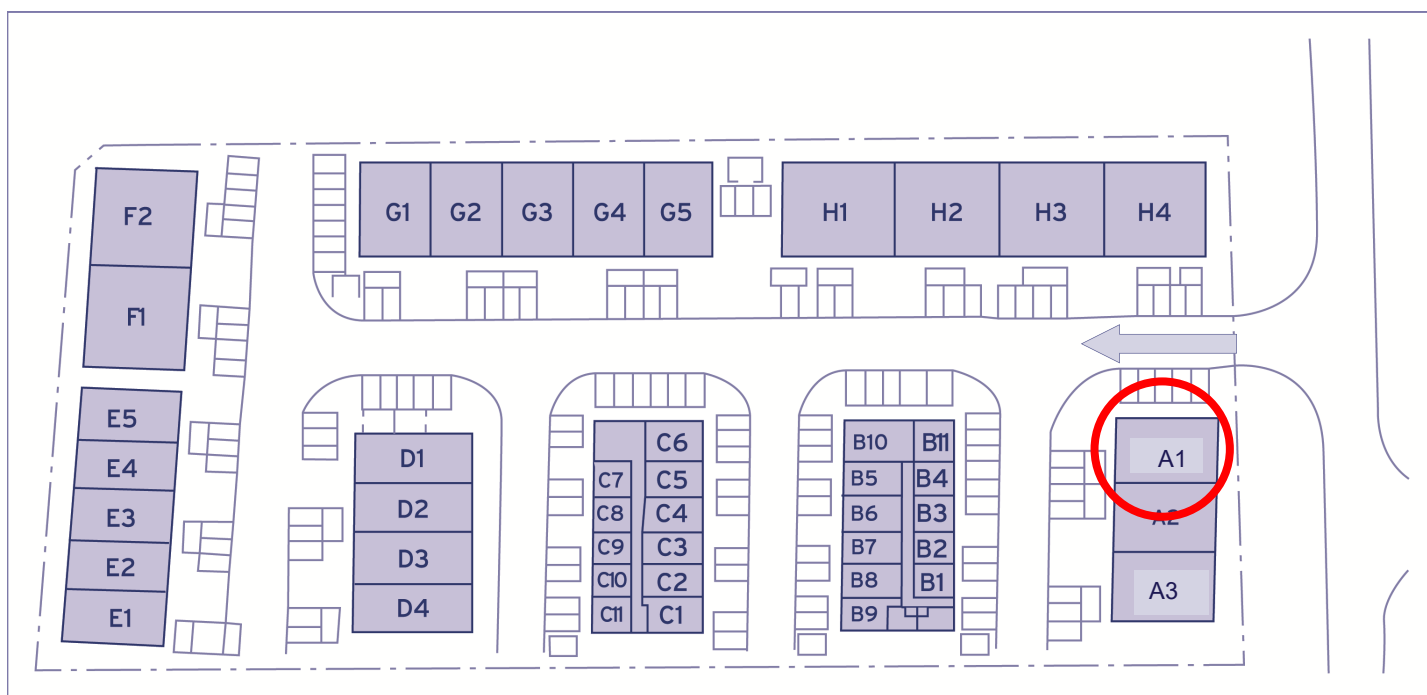

## Unit A1

137.5 sq m (1480 sq ft)\*

**Colchester Business & Seedbed Centre**  
Wyncolls Road  
Colchester  
Essex CO4 9HT

\*Approximate Measurements  
Not to scale

Space for growing businesses

[www.capitalspace.co.uk](http://www.capitalspace.co.uk)

## Unit A1

137.5 sq m (1480 sq ft)\*