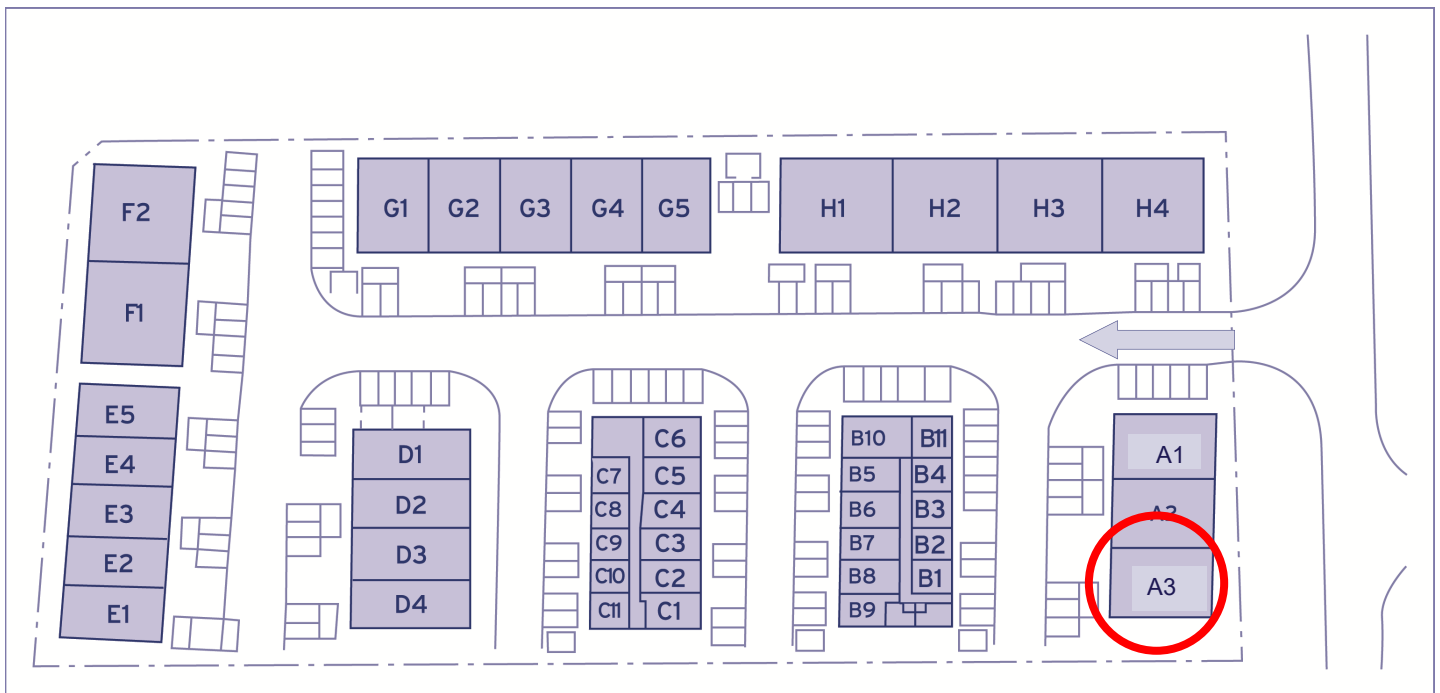

## Unit A3

137.5 sq m (1480 sq ft)\*

**Colchester Business & Seedbed Centre**  
Wyncolls Road  
Colchester  
Essex CO4 9HT

\*Approximate Measurements  
Not to scale

## Unit A3

137.5 sq m (1480 sq ft)\*