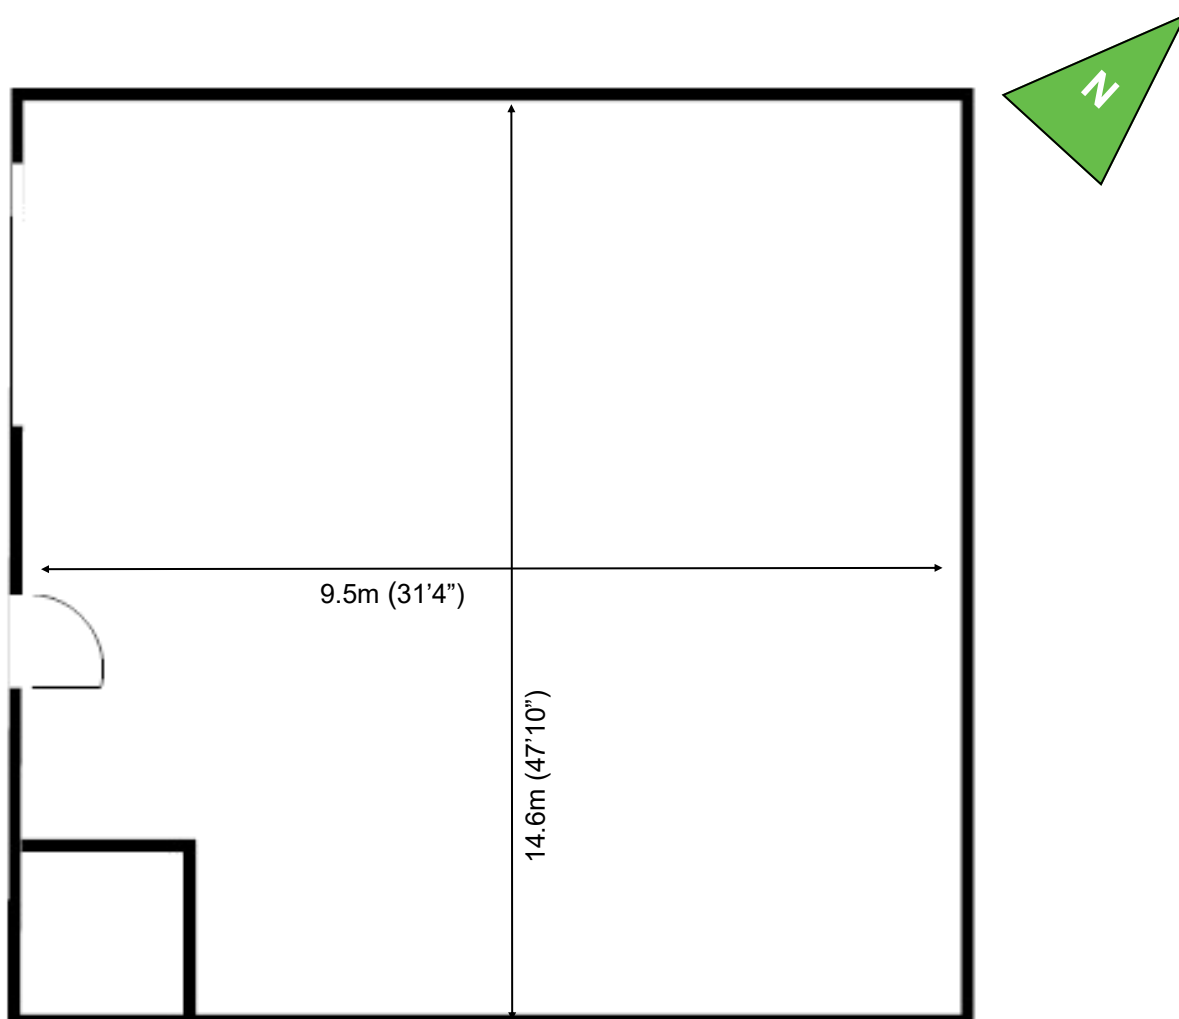

## Unit A3

137.5 sq m (1480 sq ft)\*

**Colchester Business & Seedbed Centre**  
Wyncolls Road  
Colchester  
Essex CO4 9HT

\*Approximate Measurements  
Not to scale

## Unit A3

137.5 sq m (1480 sq ft)\*