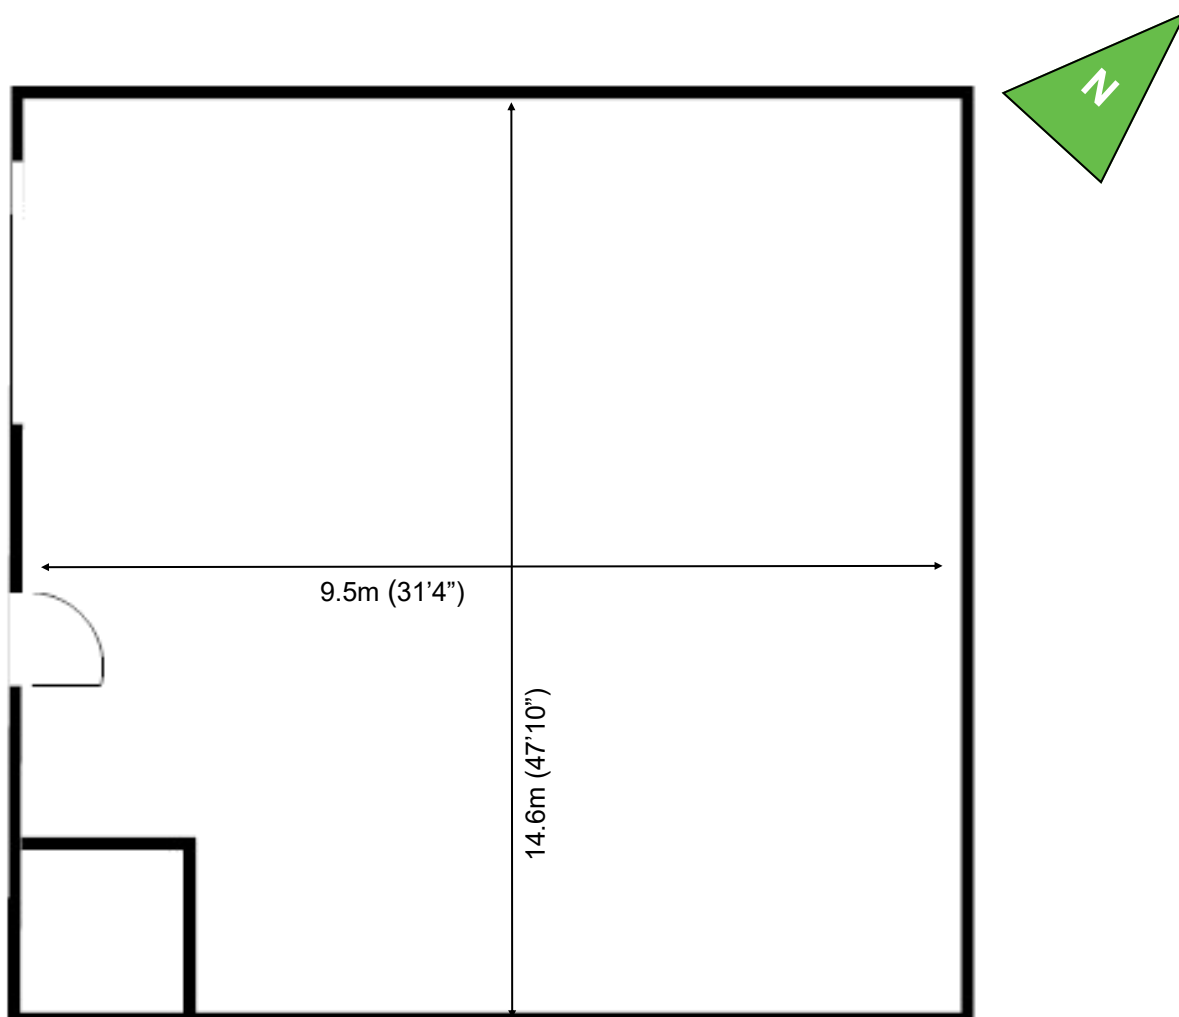

Colchester Business & Seedbed Centre

Unit A3

137.5 sq m (1480 sq ft)*

Colchester Business & Seedbed Centre
Wyncolls Road
Colchester
Essex CO4 9HT

*Approximate Measurements
Not to scale

Space for growing businesses

www.capitalspace.co.uk

Colchester Business & Seedbed Centre

Unit A3

137.5 sq m (1480 sq ft)*

Additional Information

Colchester Business & Seedbed Centre
Wyncolls Road
Colchester
Essex CO4 9HT

*Approximate Measurements

Not to scale