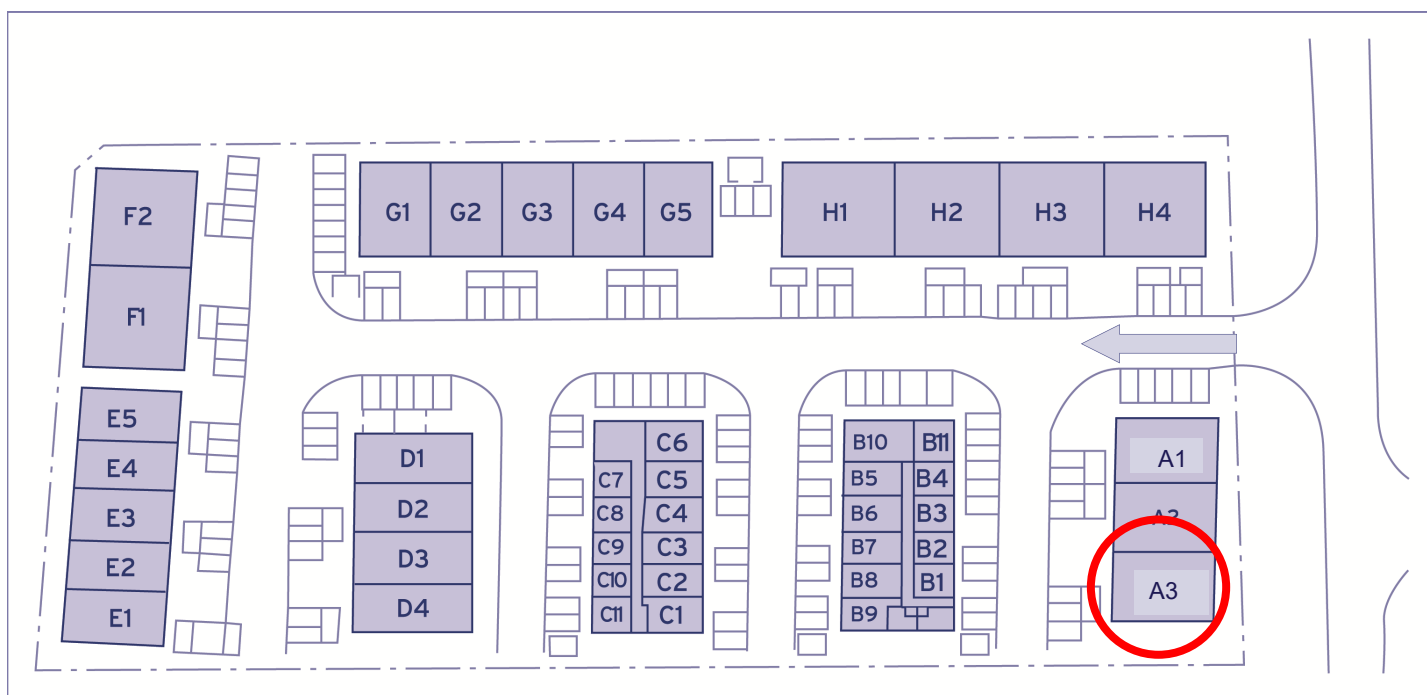

Colchester Business & Seedbed Centre

Unit A3

137.5 sq m (1480 sq ft)*

Colchester Business & Seedbed Centre
Wyncolls Road
Colchester
Essex CO4 9HT

*Approximate Measurements
Not to scale

Space for growing businesses

www.capitalspace.co.uk

Colchester Business & Seedbed Centre

Unit A3

137.5 sq m (1480 sq ft)*

Additional Information

Colchester Business & Seedbed Centre
Wyncolls Road
Colchester
Essex CO4 9HT

*Approximate Measurements

Not to scale