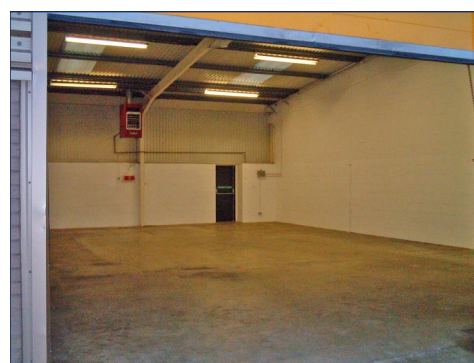

Colchester Business & Seedbed Centre

Unit A3

137.5 sq m (1480 sq ft)*

Colchester Business & Seedbed Centre
Wyncolls Road
Colchester
Essex CO4 9HT

*Approximate Measurements
Not to scale

Space for growing businesses

www.capitalspace.co.uk

Colchester Business & Seedbed Centre

Unit A3

137.5 sq m (1480 sq ft)*

Additional Information

Colchester Business & Seedbed Centre
Wyncolls Road
Colchester
Essex CO4 9HT

*Approximate Measurements