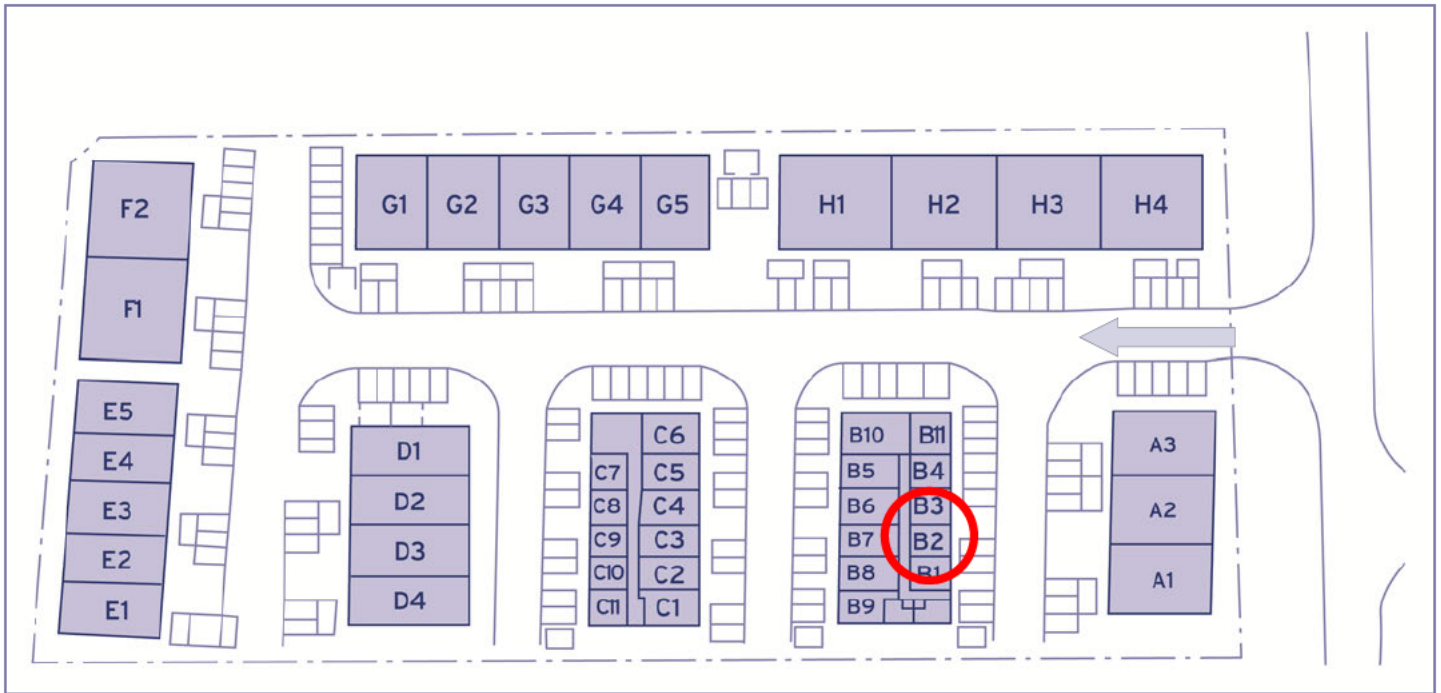

# Colchester Business & Seedbed Centre

Unit B2

21.4sq m ( 230 sq ft)\*

Colchester Business & Seedbed Centre  
Wyncolls Road  
Colchester  
Essex CO4 9HT

\* Approximate Measurements

Not to scale

Space for growing businesses

## Unit B2

21.4sq m ( 230 sq ft)\*