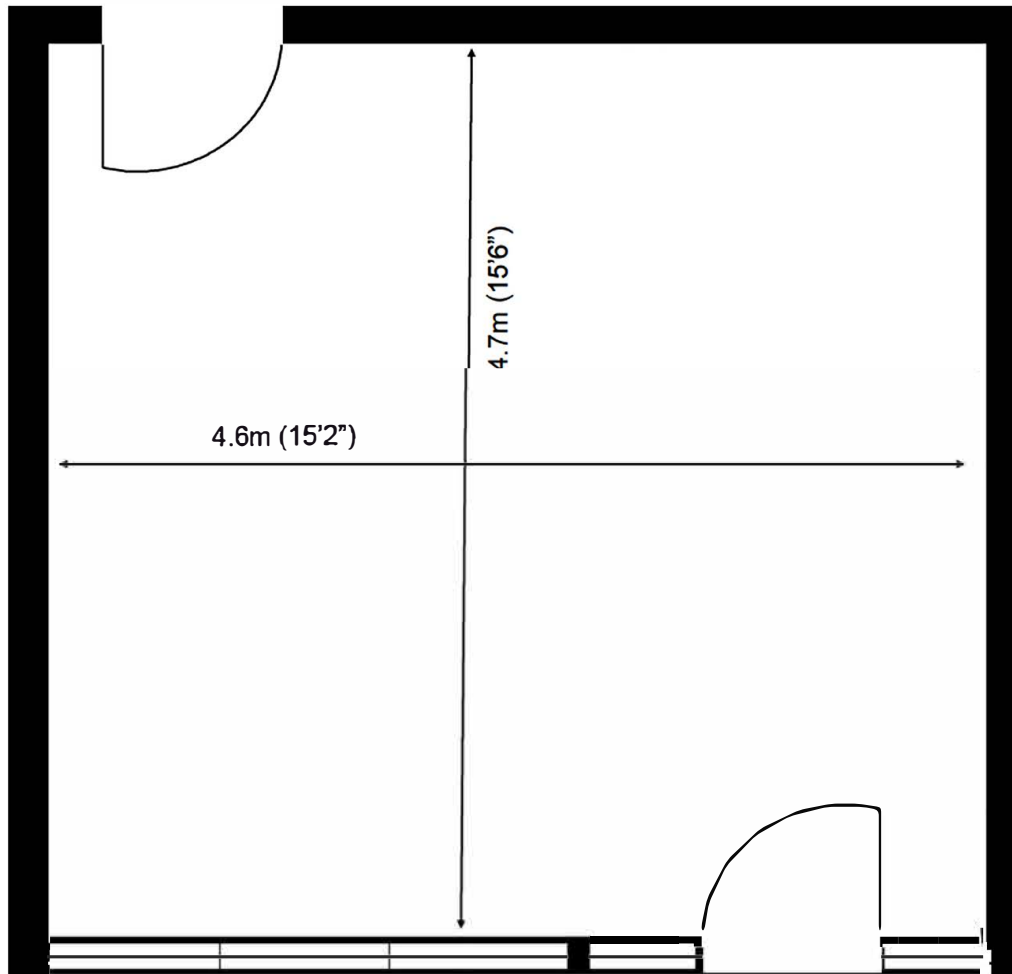

# Colchester Business & Seedbed Centre

Unit B2

21.4sq m ( 230 sq ft)\*

Colchester Business & Seedbed Centre  
Wyncolls Road  
Colchester  
Essex CO4 9HT

\* Approximate Measurements

Not to scale

Space for growing businesses

## Unit B2

21.4sq m ( 230 sq ft)\*