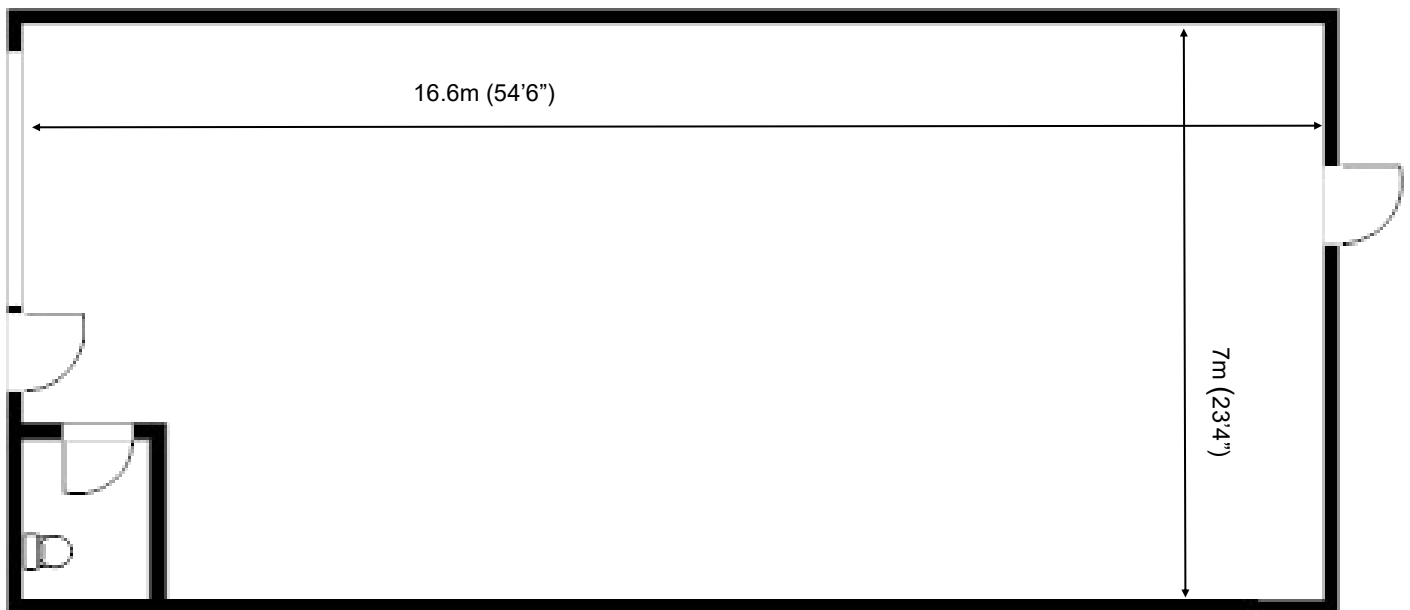

Colchester Business & Seedbed Centre

Unit D4

116sq m (1250 sq ft)*

Colchester Business & Seedbed Centre
Wyncolls Road
Colchester
Essex CO4 9HT

*Approximate Measurements
Not to scale

Space for growing businesses

www.capitalspace.co.uk

Colchester Business & Seedbed Centre

Unit D4

116sq m (1250 sq ft)*

Additional Information

Colchester Business & Seedbed Centre
Wyncolls Road
Colchester
Essex CO4 9HT

*Approximate Measurements

Not to scale