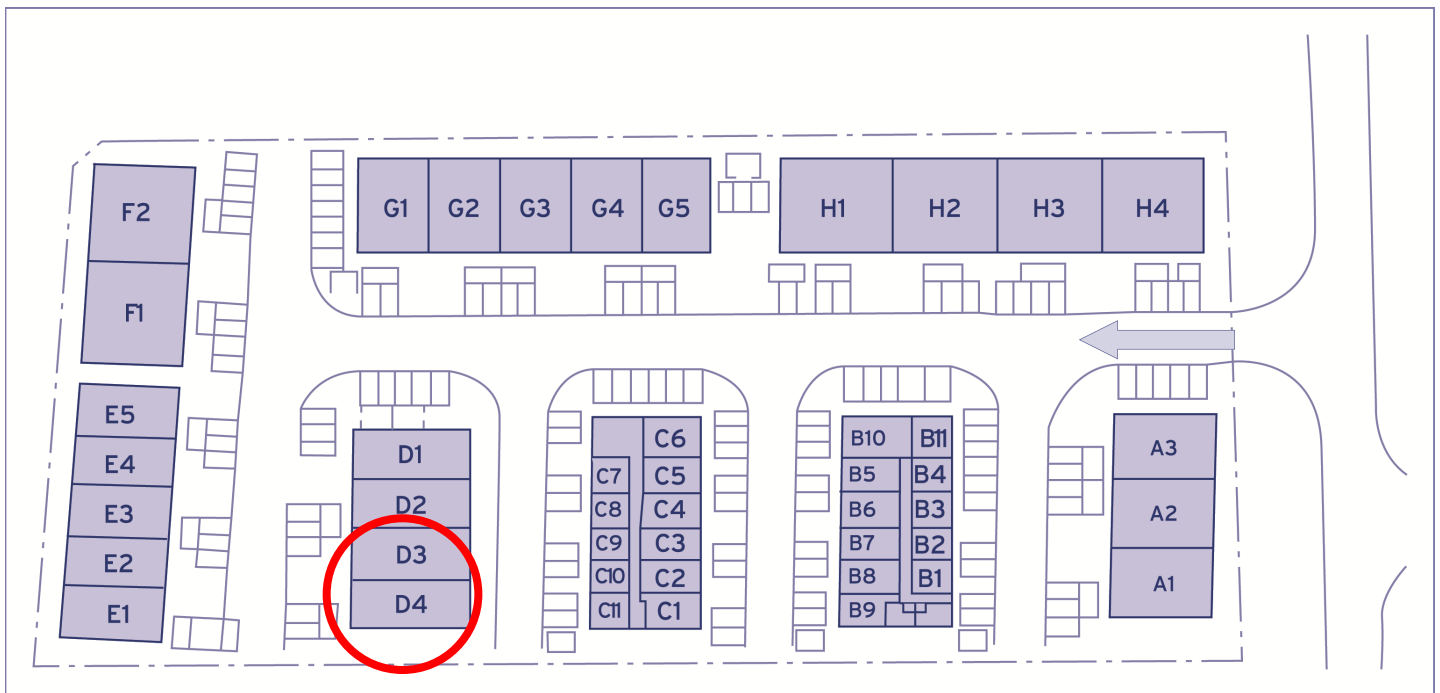

Colchester Business & Seedbed Centre

Unit D4

116sq m (1250 sq ft)*

Colchester Business & Seedbed Centre
Wyncolls Road
Colchester
Essex CO4 9HT

*Approximate Measurements
Not to scale

Space for growing businesses

www.capitalspace.co.uk

Colchester Business & Seedbed Centre

Unit D4

116sq m (1250 sq ft)*

Additional Information

Colchester Business & Seedbed Centre
Wyncolls Road
Colchester
Essex CO4 9HT

*Approximate Measurements

Not to scale