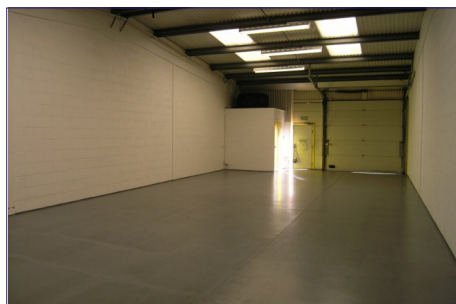

Colchester Business & Seedbed Centre

Unit D4

116sq m (1250 sq ft)*

Colchester Business & Seedbed Centre
Wyncolls Road
Colchester
Essex CO4 9HT

*Approximate Measurements
Not to scale

Space for growing businesses

www.capitalspace.co.uk

Colchester Business & Seedbed Centre

Unit D4

116sq m (1250 sq ft)*

Additional Information

Colchester Business & Seedbed Centre
Wyncolls Road
Colchester
Essex CO4 9HT

*Approximate Measurements