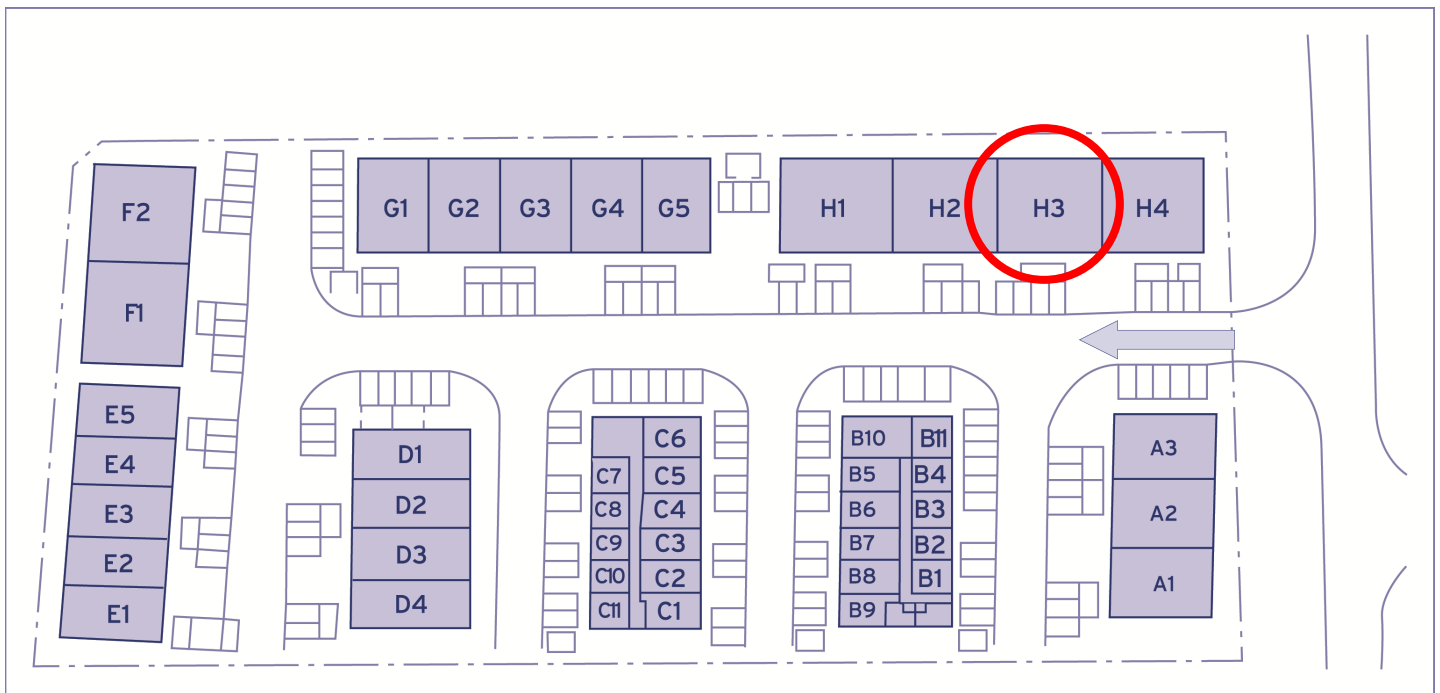

Colchester Business & Seedbed Centre

Unit H3

205.8sq m (2215 sq ft)*

Colchester Business & Seedbed Centre
Wyncolls Road
Colchester
Essex CO4 9HT

*Approximate Measurements

Not to scale

Space for growing businesses

www.capitalspace.co.uk

Colchester Business & Seedbed Centre

Unit H3

205.8sq m (2215 sq ft)*

Additional Information

Colchester Business & Seedbed Centre
Wyncolls Road
Colchester
Essex CO4 9HT

*Approximate Measurements

Not to scale