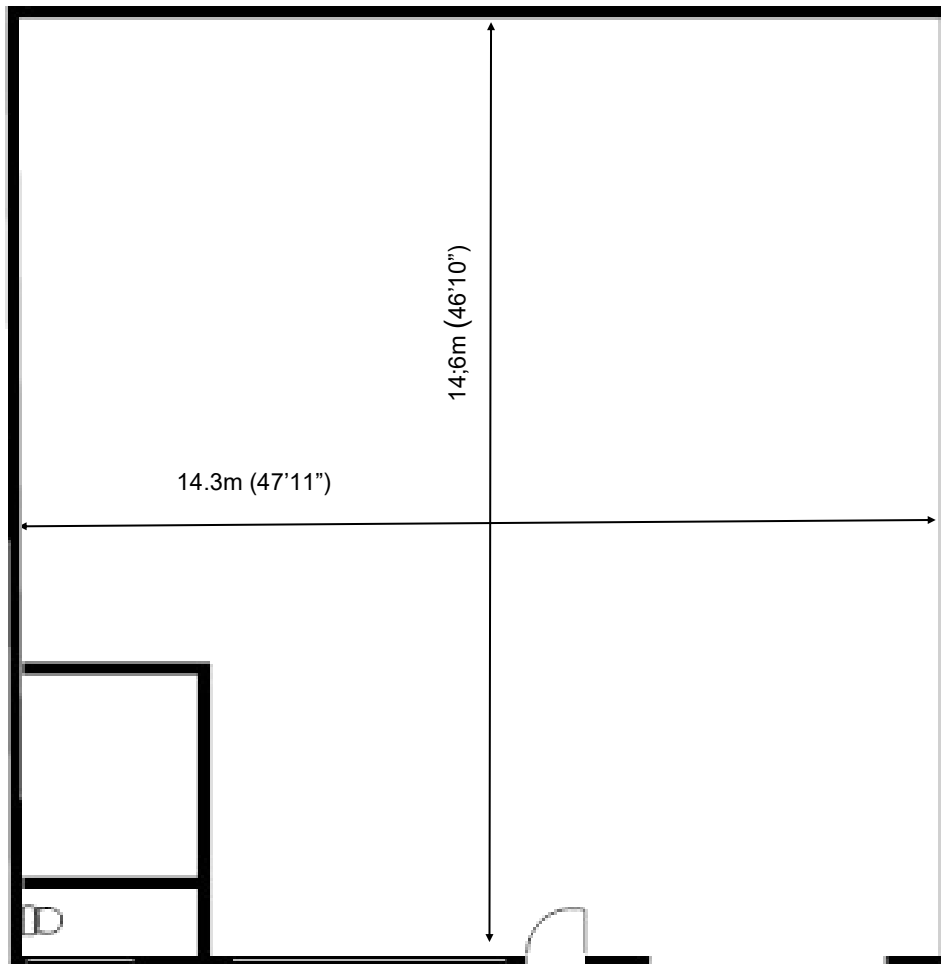

Colchester Business & Seedbed Centre

Unit H3

205.8sq m (2215 sq ft)*

Colchester Business & Seedbed Centre
Wyncolls Road
Colchester
Essex CO4 9HT

*Approximate Measurements

Not to scale

Space for growing businesses

www.capitalspace.co.uk

Colchester Business & Seedbed Centre

Unit H3

205.8sq m (2215 sq ft)*

Additional Information

Colchester Business & Seedbed Centre
Wyncolls Road
Colchester
Essex CO4 9HT

*Approximate Measurements

Not to scale