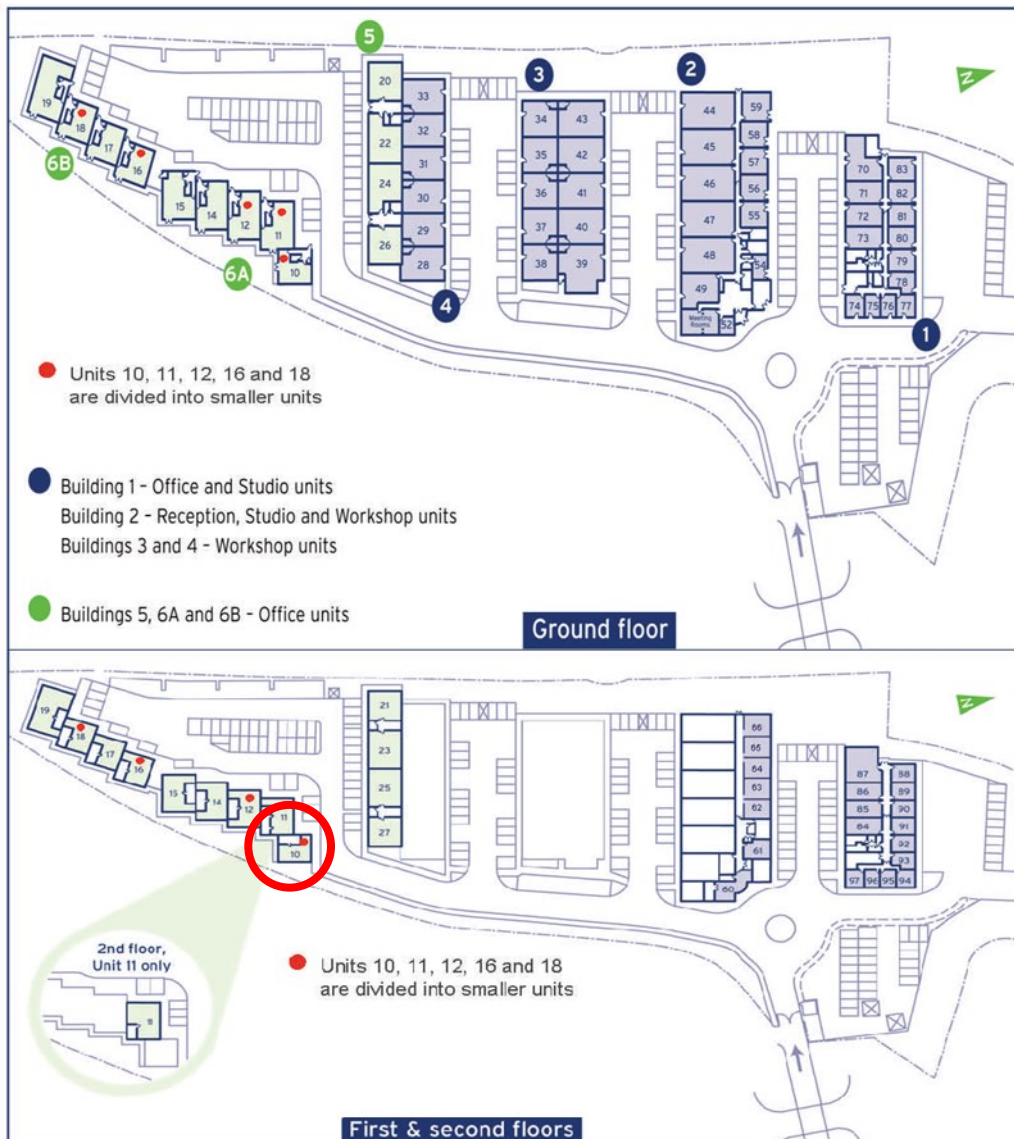

Capital Business Centre

First Floor—Unit 10B

46.7sq m (503 sq ft)*

Capital Business Centre
22 Carlton Road
South Croydon
Surrey CR2 0BS

*Approximate Measurements

Not to scale

Space for growing businesses

www.capitalspace.co.uk

Capital Business Centre

First Floor—Unit 10B

46.7sq m (503 sq ft)*

Additional Information

We are happy to provide further details and answer any questions.
Please contact our Centre Manager on 020 8916 2000..