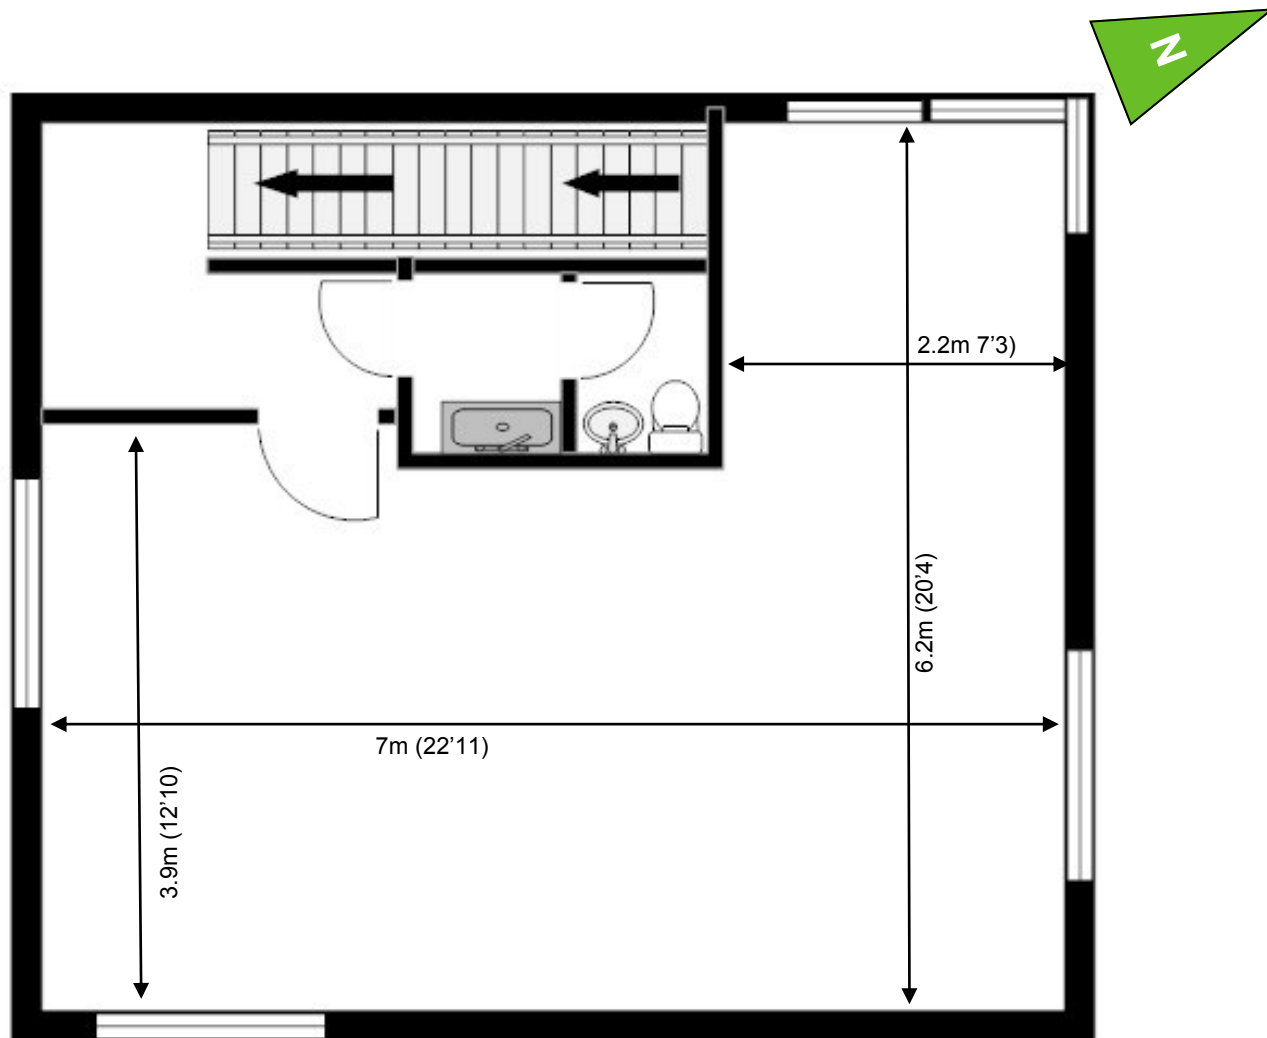

Capital Business Centre

First Floor—Unit 10B

46.7sq m (503 sq ft)*

Capital Business Centre
22 Carlton Road
South Croydon
Surrey CR2 0BS

*Approximate Measurements

Not to scale

Space for growing businesses

www.capitalspace.co.uk

Capital Business Centre

First Floor—Unit 10B

46.7sq m (503 sq ft)*

Additional Information

We are happy to provide further details and answer any questions.
Please contact our Centre Manager on 020 8916 2000..