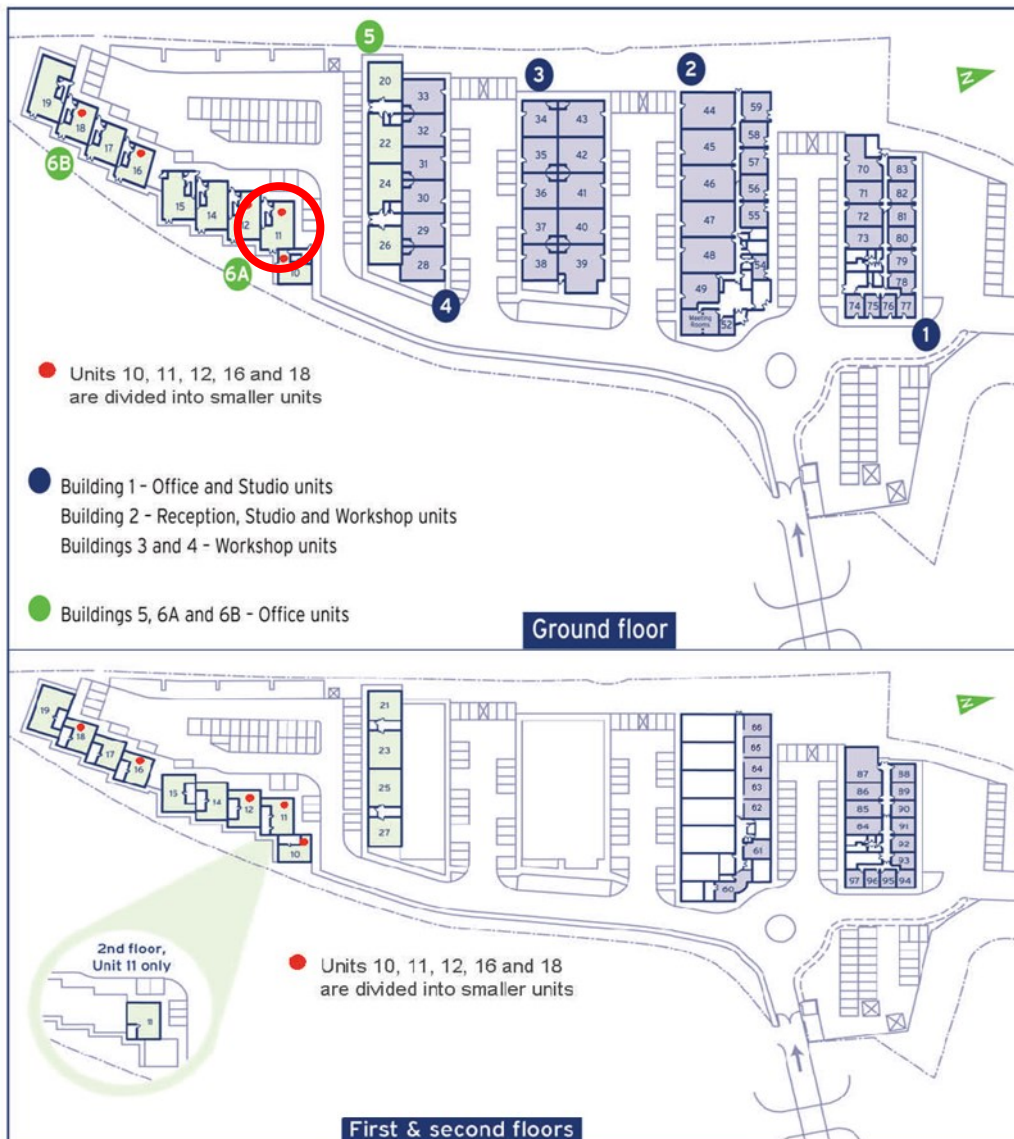

Capital Business Centre

Ground Floor—Unit 11B

22.2 sq m (239 sq ft)*

Capital Business Centre

22 Carlton Road
South Croydon
Surrey CR2 0BS

*Approximate Measurements

Not to scale

Space for growing businesses

www.capitalspace.co.uk

Capital Business Centre

Ground Floor—Unit 11B

22.2 sq m (239 sq ft)*

Additional Information

We are happy to provide further details and answer any questions. Please contact our Centre Manager on 020 8916 2000.