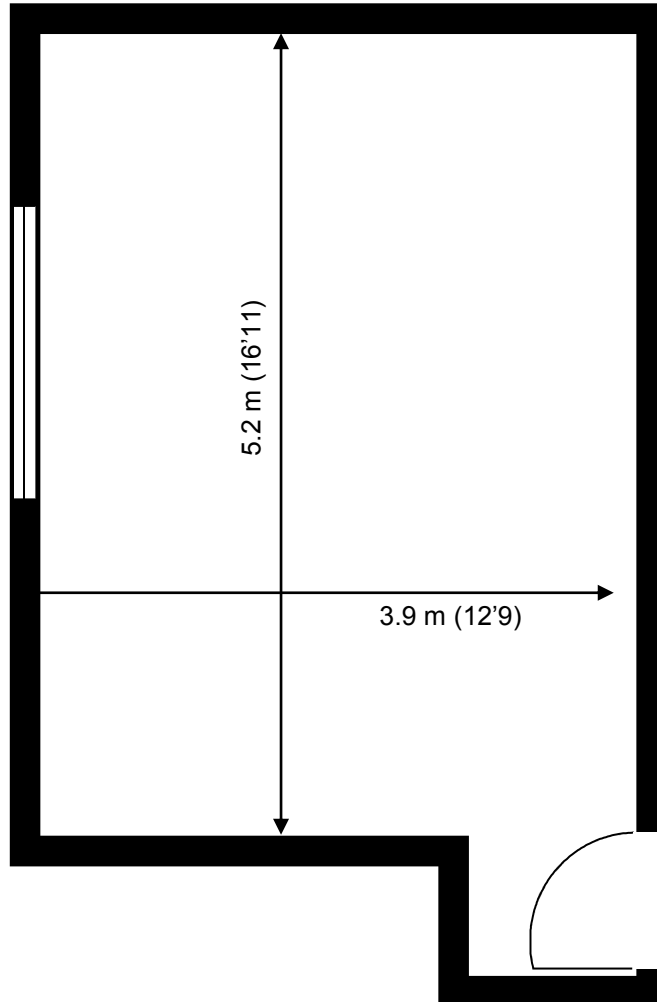

Capital Business Centre

Ground Floor—Unit 11B

22.2 sq m (239 sq ft)*

Capital Business Centre

22 Carlton Road
South Croydon
Surrey CR2 0BS

*Approximate Measurements

Not to scale

Space for growing businesses

www.capitalspace.co.uk

Capital Business Centre

Ground Floor—Unit 11B

22.2 sq m (239 sq ft)*

Additional Information

We are happy to provide further details and answer any questions. Please contact our Centre Manager on 020 8916 2000.