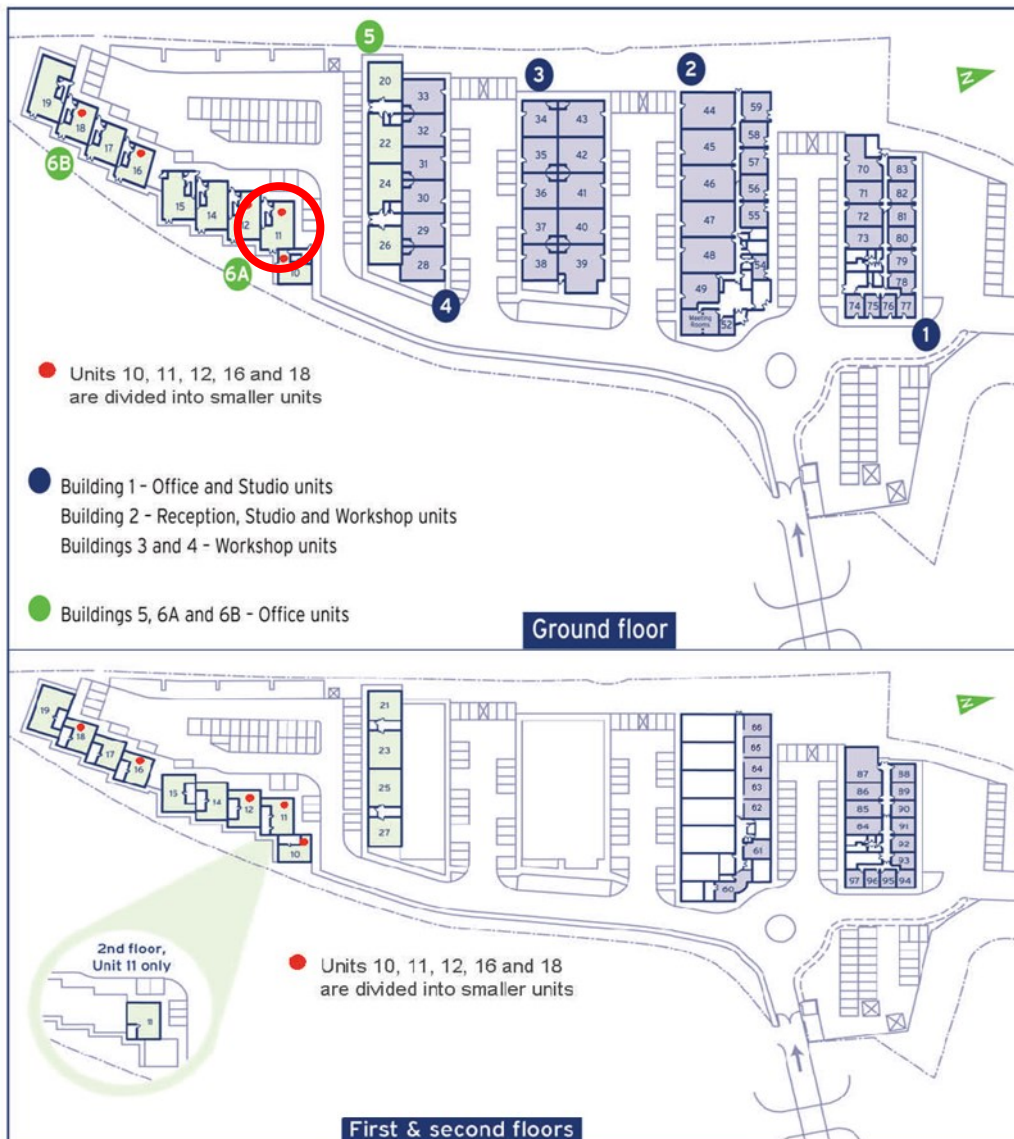

Capital Business Centre

First Floor—Unit 11F

10.5 sq m (113 sq ft)*

Additional Information

We are happy to provide further details and answer any questions. Please contact our Centre Manager on 020 8916 2000.

Capital Business Centre
22 Carlton Road
South Croydon
Surrey CR2 0BS

*Approximate Measurements

Not to scale

Space for growing businesses

www.capitalspace.co.uk