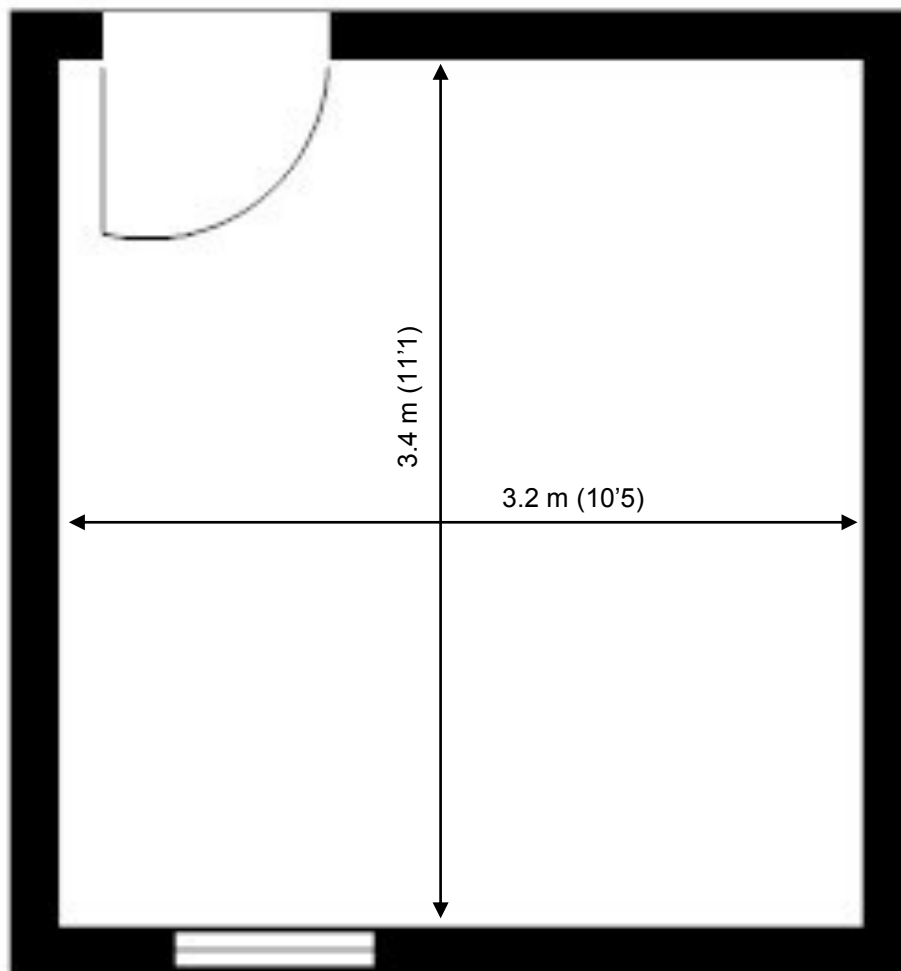

# Capital Business Centre

First Floor—Unit 11F  
10.5 sq m (113 sq ft)\*

**Capital Business Centre**  
22 Carlton Road  
South Croydon  
Surrey CR2 0BS

\*Approximate Measurements

Not to scale

Space for growing businesses

## First Floor—Unit 11F

10.5 sq m (113 sq ft)\*