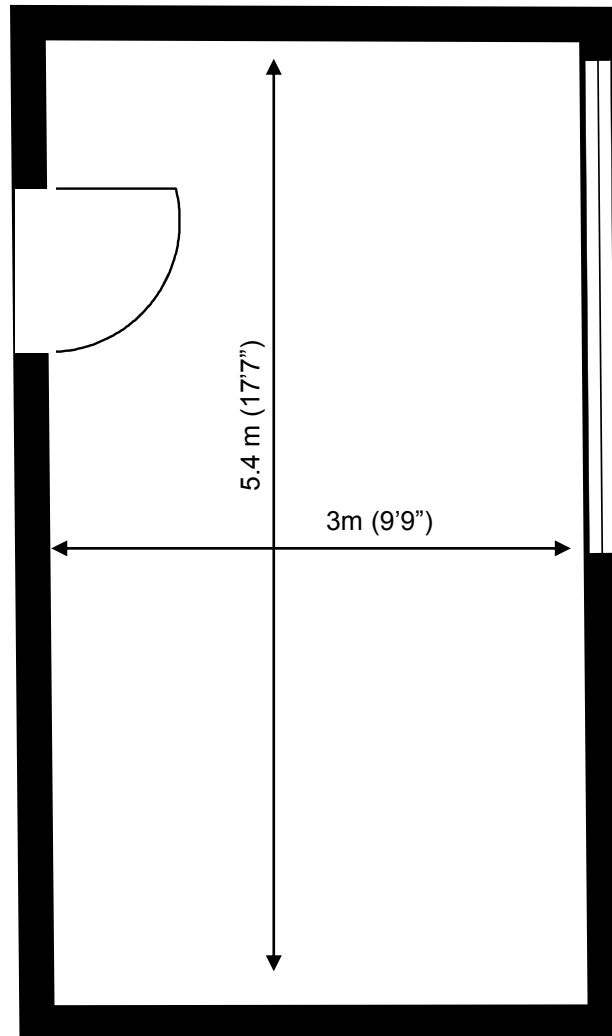

# Capital Business Centre

Second Floor—Unit 11J  
16 sq m (170 sq ft)\*

**Capital Business Centre**  
22 Carlton Road  
South Croydon  
Surrey CR2 0BS

\*Approximate Measurements

Not to scale

Space for growing businesses

## Second Floor—Unit 11J

16 sq m (170 sq ft)\*