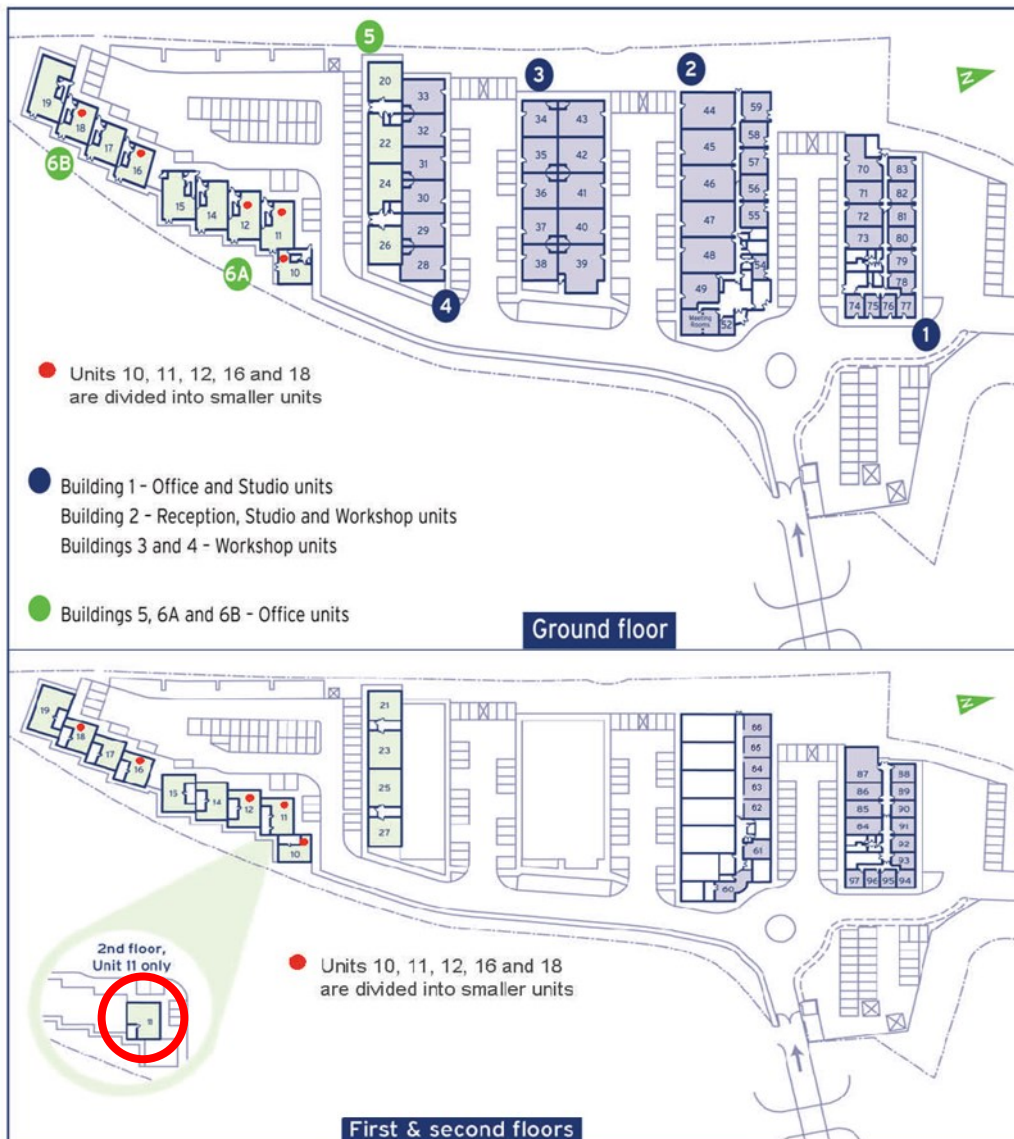

Capital Business Centre

Second Floor—Unit 11J

16 sq m (170 sq ft)*

Additional Information

We are happy to provide further details and answer any questions. Please contact our Centre Manager on 020 8916 2000.

Capital Business Centre
22 Carlton Road
South Croydon
Surrey CR2 0BS

*Approximate Measurements

Not to scale

Space for growing businesses

www.capitalspace.co.uk