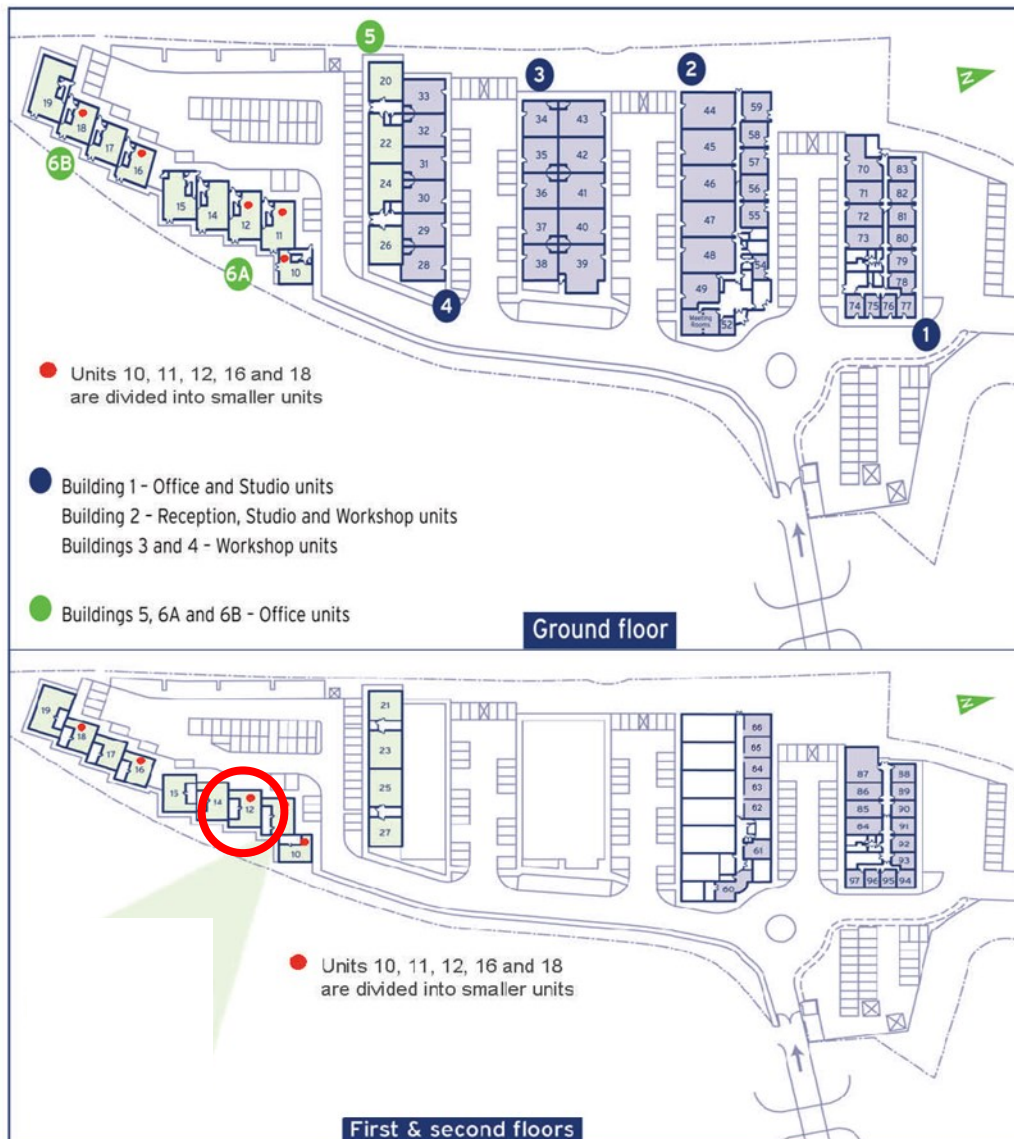

Capital Business Centre

First Floor—Unit 12E
26 sq m (280 sq ft)*

Capital Business Centre
22 Carlton Road
South Croydon
Surrey CR2 0BS

*Approximate Measurements
Not to scale

Space for growing businesses

www.capitalspace.co.uk

Capital Business Centre

First Floor—Unit 12E

26 sq m (280 sq ft)*

Additional Information

We are happy to provide further details and answer any questions.
Please contact our Centre Manager on 020 8916 2000.