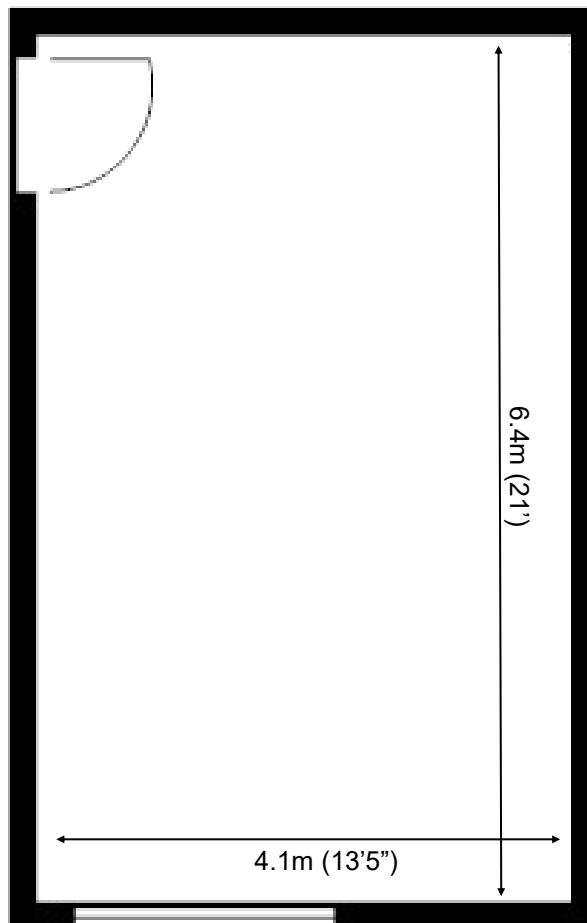

Capital Business Centre

First Floor—Unit 12E
26 sq m (280 sq ft)*

Capital Business Centre
22 Carlton Road
South Croydon
Surrey CR2 0BS

*Approximate Measurements
Not to scale

Space for growing businesses

www.capitalspace.co.uk

Capital Business Centre

First Floor—Unit 12E

26 sq m (280 sq ft)*

Additional Information

We are happy to provide further details and answer any questions.
Please contact our Centre Manager on 020 8916 2000.