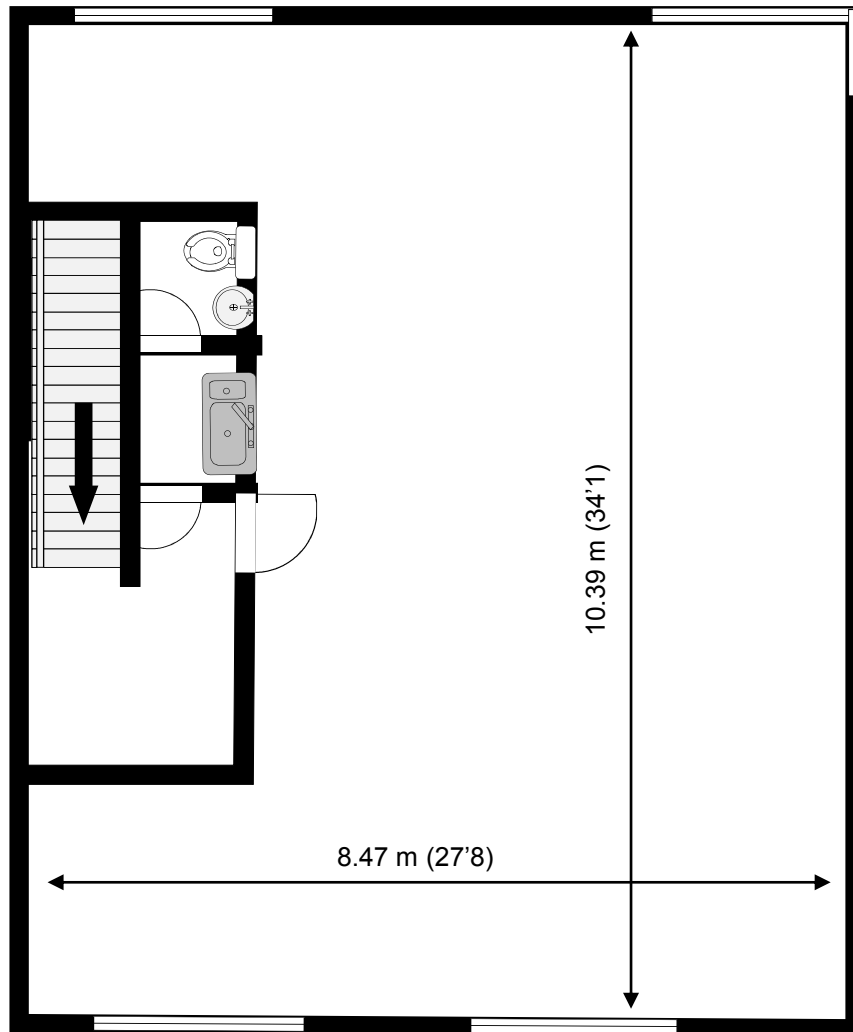

Capital Business Centre

First Floor—Unit 14B
71.3sq m (768 sq ft)*

Capital Business Centre
22 Carlton Road
South Croydon
Surrey CR2 0BS

*Approximate Measurements

Not to scale

Space for growing businesses

www.capitalspace.co.uk

Capital Business Centre

First Floor—Unit 14B

71.3sq m (768 sq ft)*

Additional Information

We are happy to provide further details and answer any questions.
Please contact our Centre Manager on 020 8916 2000..