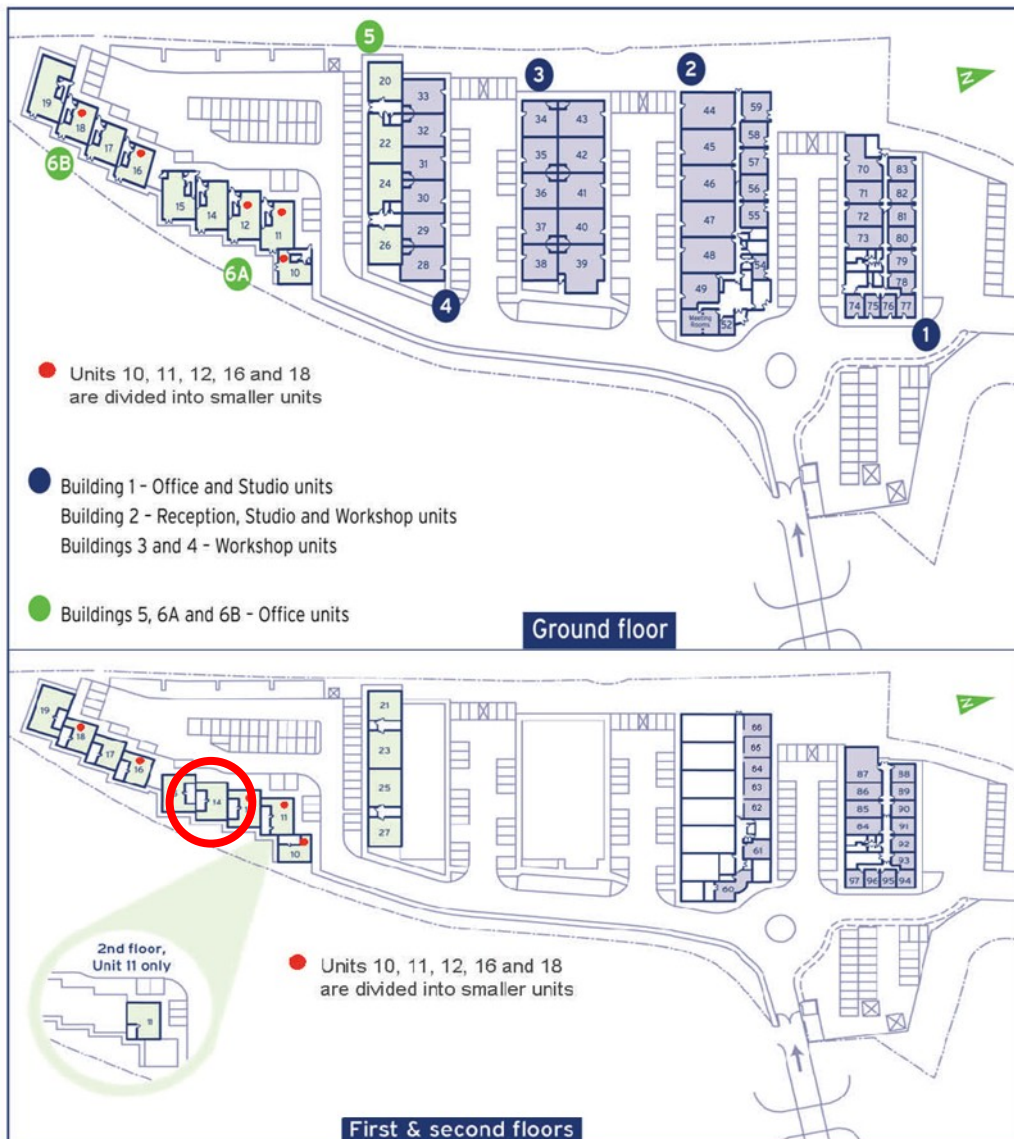

Capital Business Centre

First Floor—Unit 14B
71.3sq m (768 sq ft)*

Capital Business Centre
22 Carlton Road
South Croydon
Surrey CR2 0BS

*Approximate Measurements

Not to scale

Space for growing businesses

www.capitalspace.co.uk

Capital Business Centre

First Floor—Unit 14B

71.3sq m (768 sq ft)*

Additional Information

We are happy to provide further details and answer any questions.
Please contact our Centre Manager on 020 8916 2000..