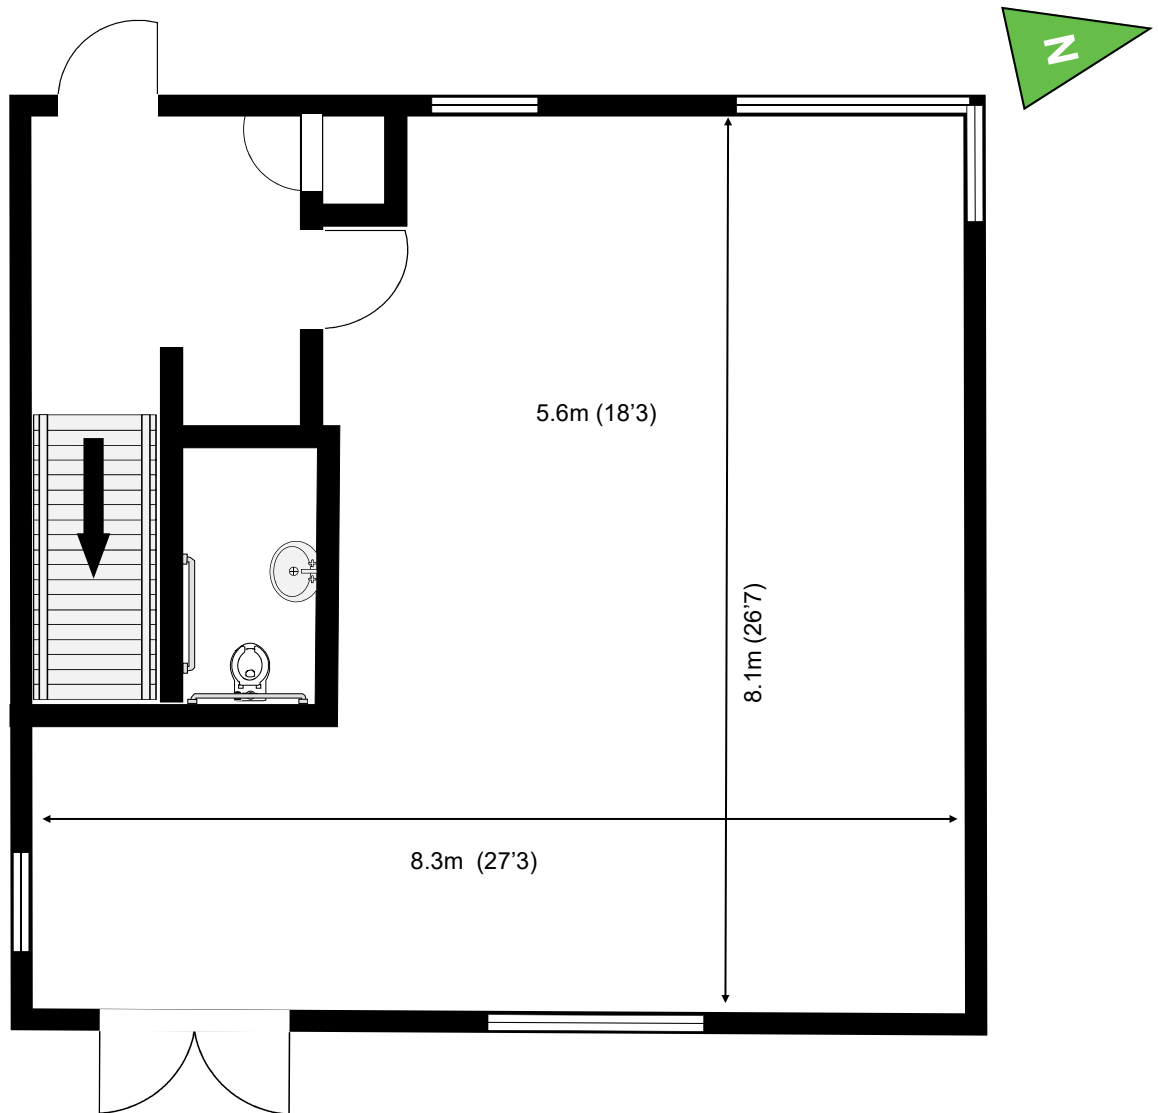

Capital Business Centre

Ground Floor—Unit 16a

52.3 sq m (563 sq ft)*

Capital Business Centre
22 Carlton Road
South Croydon
Surrey CR2 0BS

*Approximate Measurements
Not to scale

Space for growing businesses

www.capitalspace.co.uk

Capital Business Centre

Ground Floor—Unit 16a

52.3 sq m (563 sq ft)*

Additional Information

We are happy to provide further details and answer any questions. Please contact our Centre Manager on 020 8916 2000.