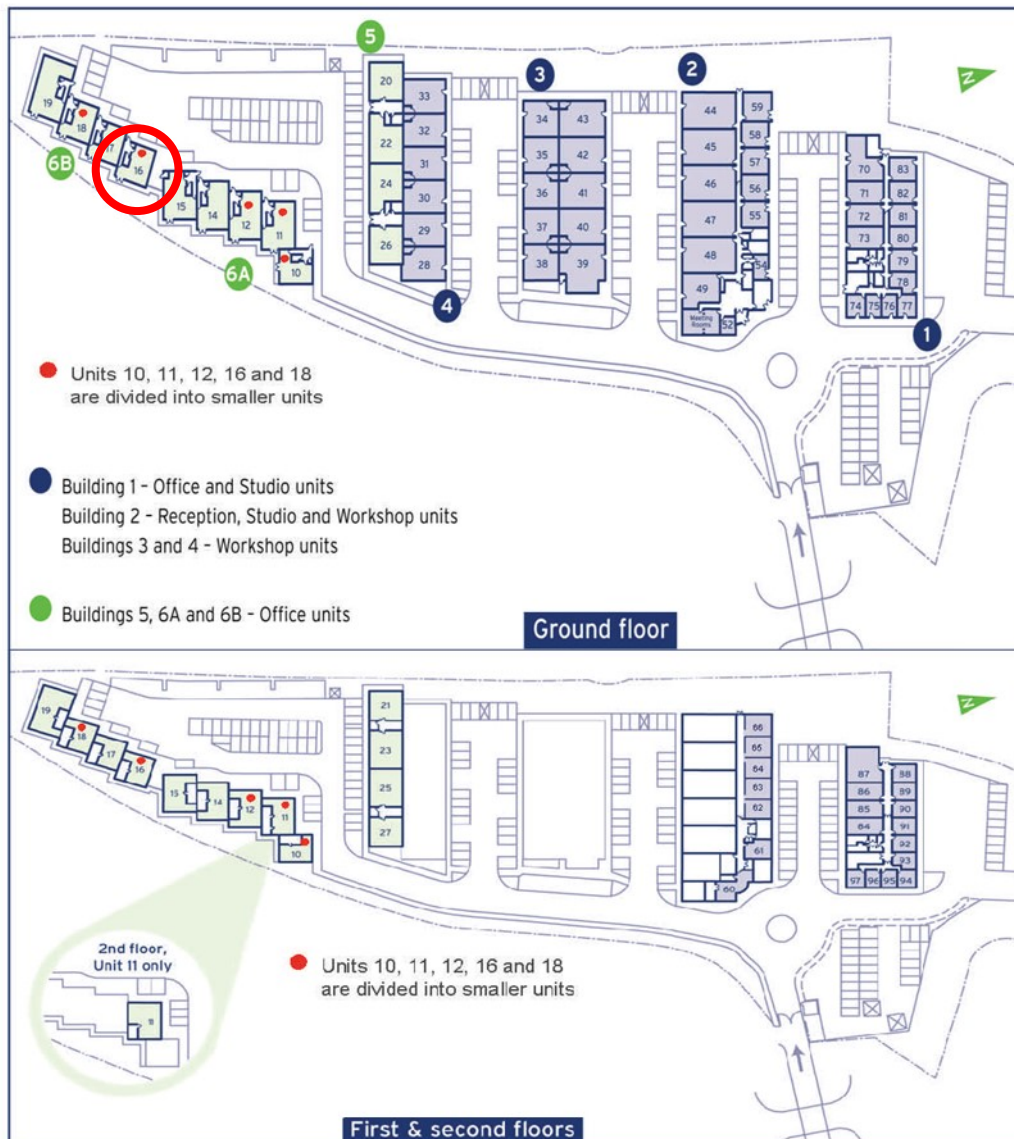

Capital Business Centre

Ground Floor—Unit 16a

52.3 sq m (563 sq ft)*

Capital Business Centre
22 Carlton Road
South Croydon
Surrey CR2 0BS

*Approximate Measurements
Not to scale

Space for growing businesses

www.capitalspace.co.uk

Capital Business Centre

Ground Floor—Unit 16a

52.3 sq m (563 sq ft)*

Additional Information

We are happy to provide further details and answer any questions. Please contact our Centre Manager on 020 8916 2000.