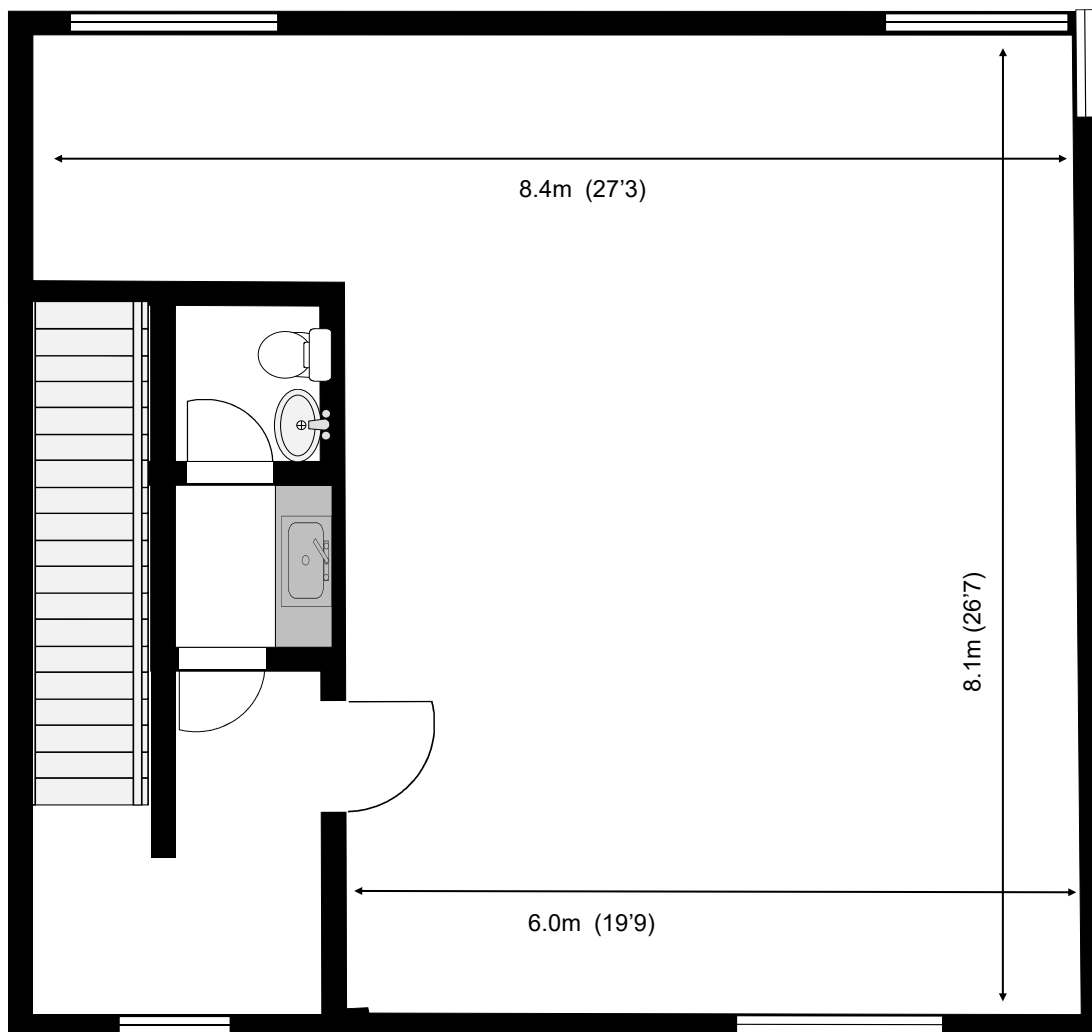

# Capital Business Centre

First Floor—Unit 16b

52.8sq m (568 sq ft)\*

**Capital Business Centre**  
22 Carlton Road  
South Croydon  
Surrey CR2 0BS

\*Approximate Measurements  
Not to scale

Space for growing businesses

## First Floor—Unit 16b

52.8sq m (568 sq ft)\*