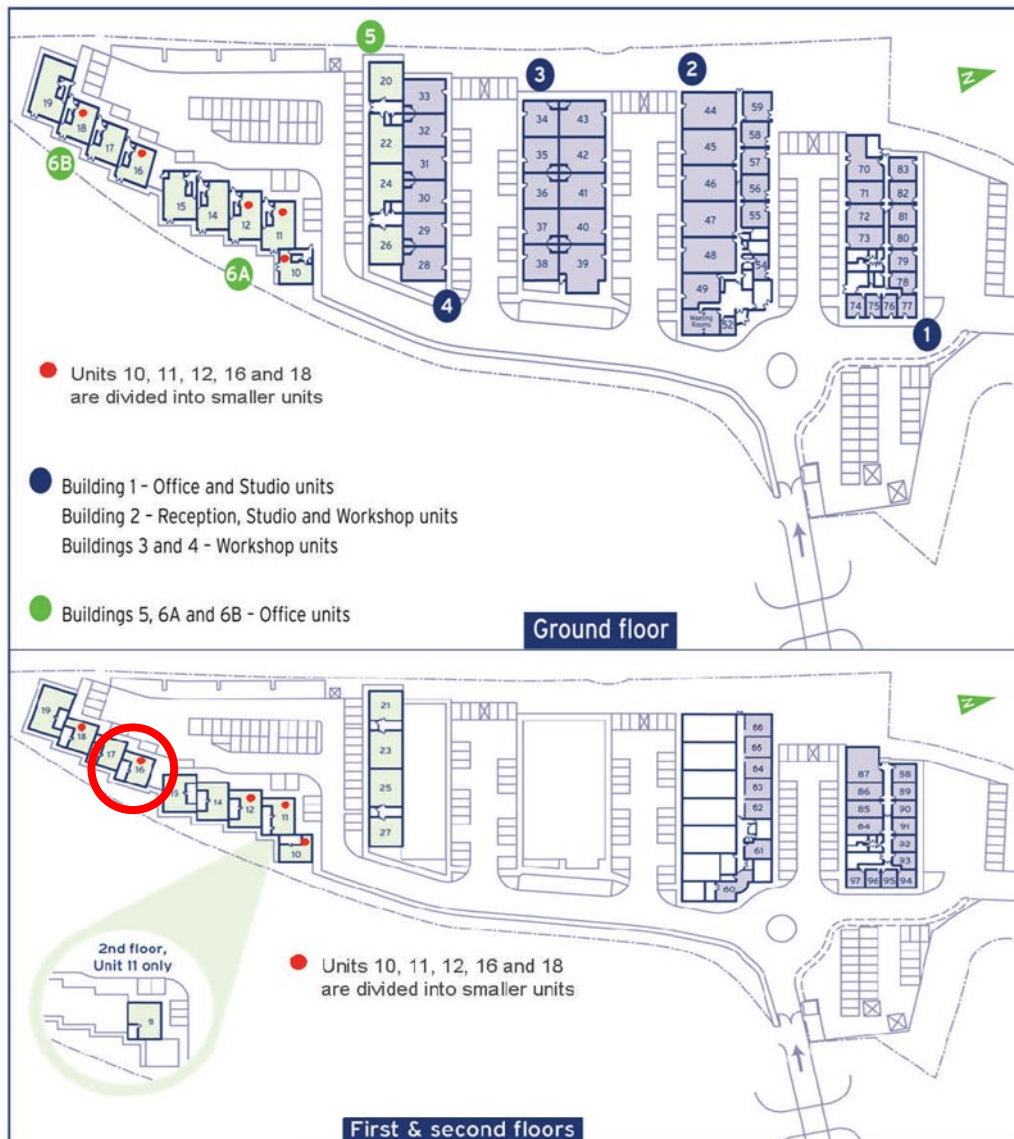

# Capital Business Centre

First Floor—Unit 16b

52.8sq m (568 sq ft)\*

**Capital Business Centre**  
22 Carlton Road  
South Croydon  
Surrey CR2 0BS

\*Approximate Measurements  
Not to scale

Space for growing businesses

## First Floor—Unit 16b

52.8sq m (568 sq ft)\*