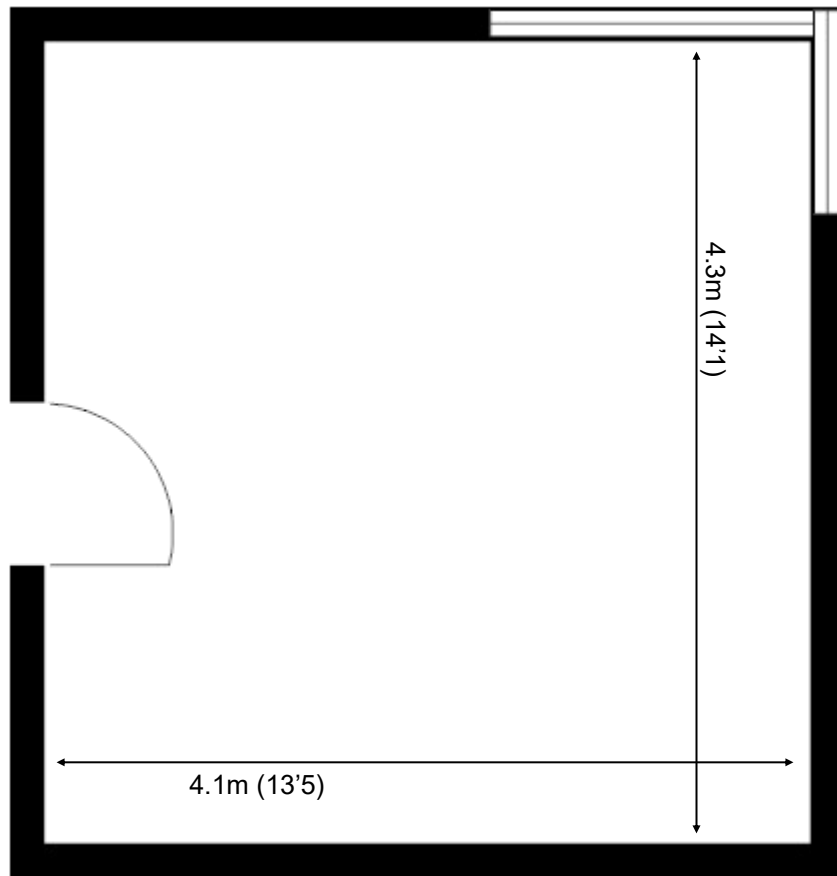

# Capital Business Centre

Ground Floor—Unit 18A  
18.6sq m (200 sq ft)\*

**Capital Business Centre**  
22 Carlton Road  
South Croydon  
Surrey CR2 0BS

\*Approximate Measurements  
Not to scale

Space for growing businesses

# Capital Business Centre

Ground Floor—Unit 18A  
18.6sq m (200 sq ft)\*