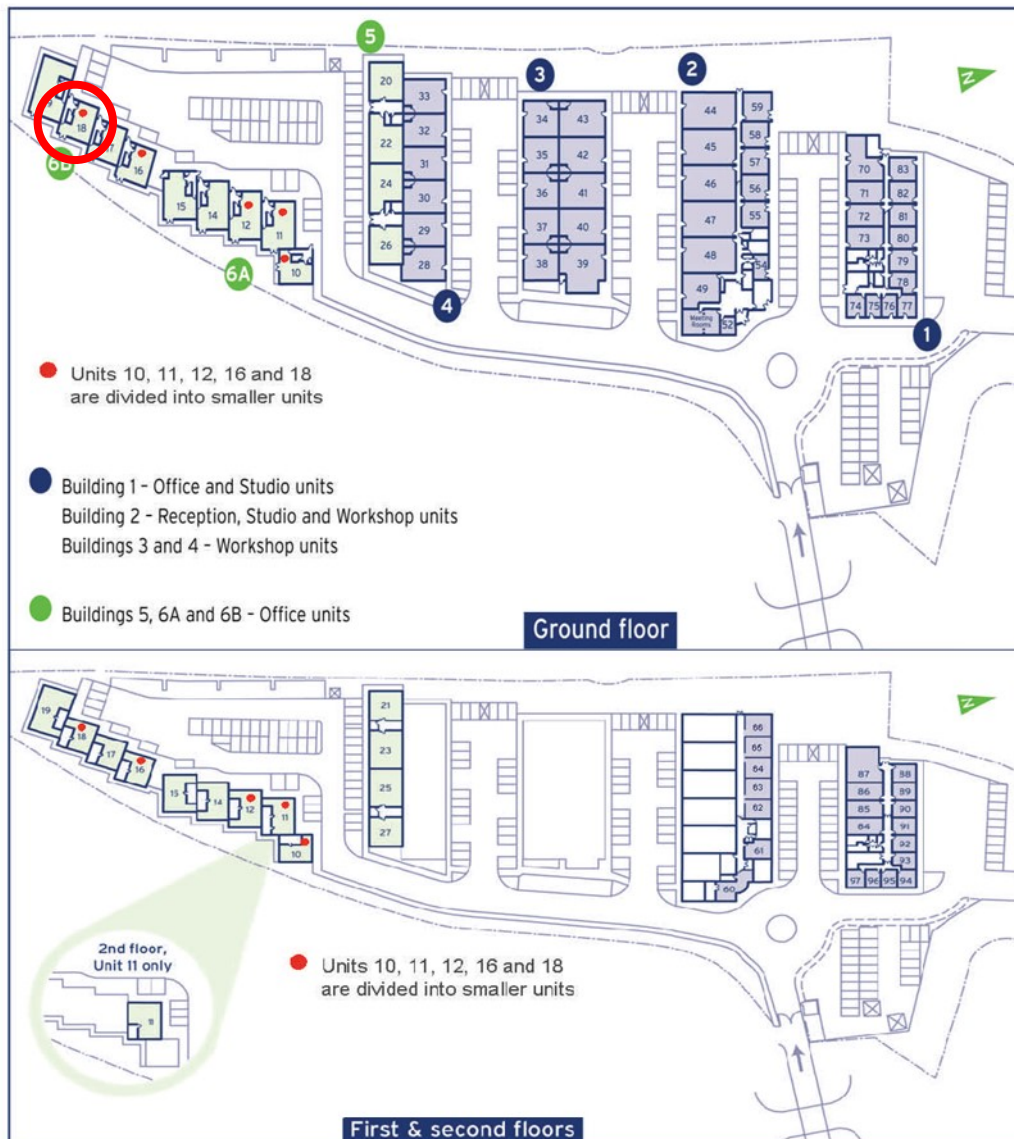

# Capital Business Centre

Ground Floor—Unit 18A  
18.6sq m (200 sq ft)\*

**Capital Business Centre**  
22 Carlton Road  
South Croydon  
Surrey CR2 0BS

\*Approximate Measurements  
Not to scale

Space for growing businesses

# Capital Business Centre

Ground Floor—Unit 18A  
18.6sq m (200 sq ft)\*

\*Approximate Measurements

Not to scale

Space for growing businesses

[www.capitalspace.co.uk](http://www.capitalspace.co.uk)