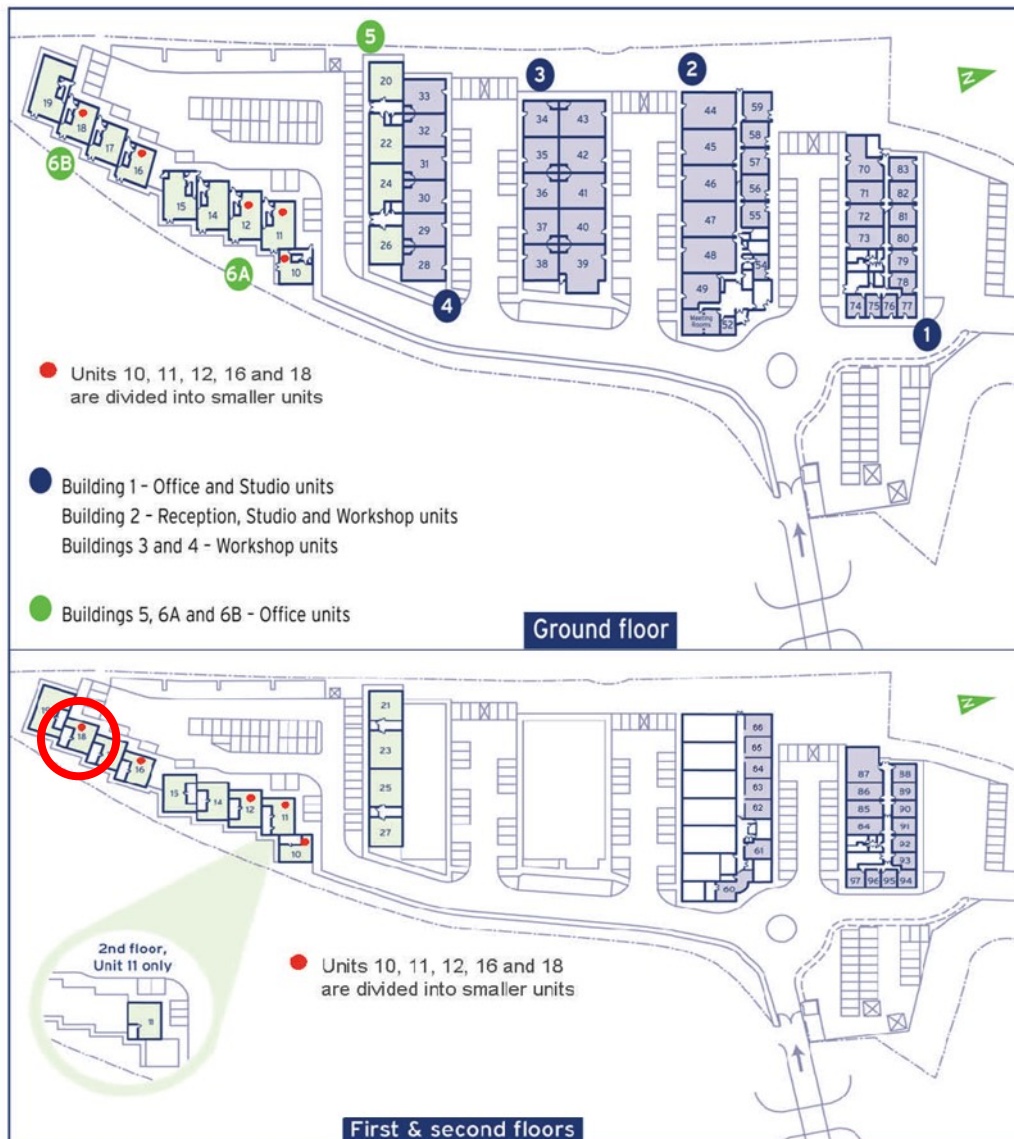

# Capital Business Centre

First Floor—Unit 18D  
16.7sq m (180 sq ft)\*

**Capital Business Centre**  
22 Carlton Road  
South Croydon  
Surrey CR2 0BS

\*Approximate Measurements  
Not to scale

Space for growing businesses

# Capital Business Centre

First Floor—Unit 18D  
16.7sq m (180 sq ft)\*