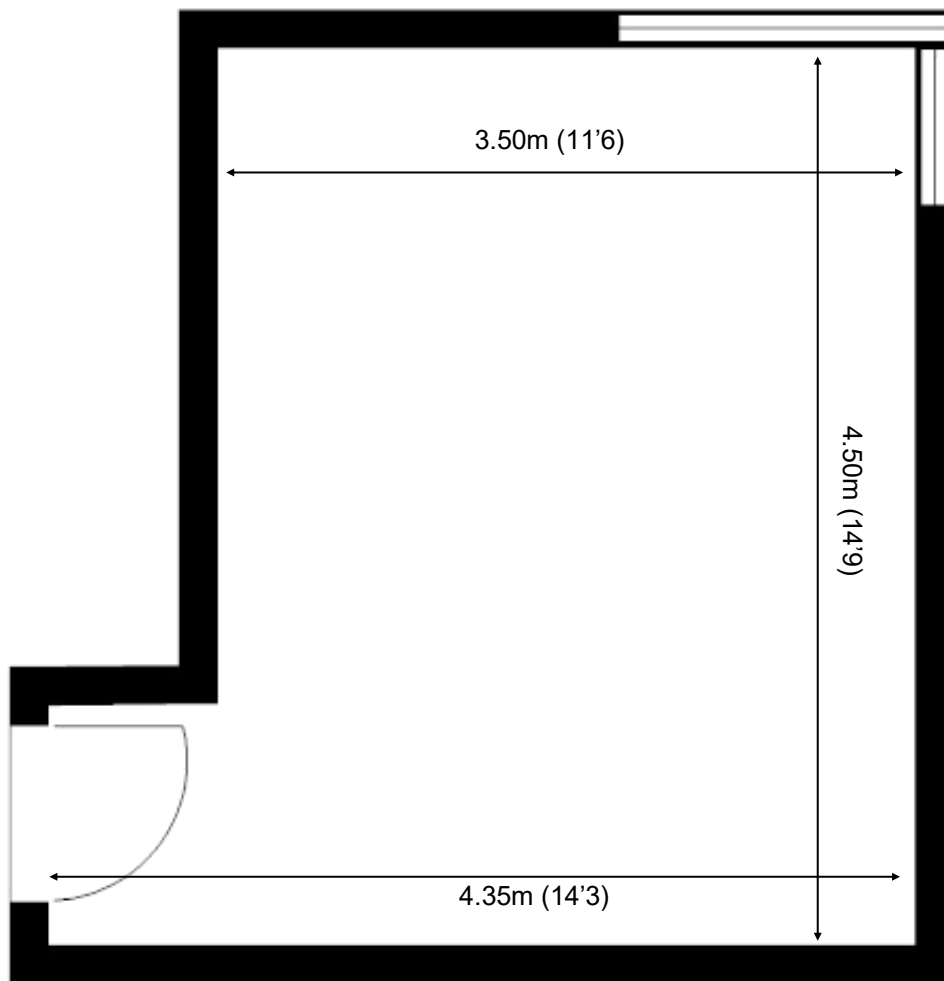

# Capital Business Centre

First Floor—Unit 18D  
16.7sq m (180 sq ft)\*

**Capital Business Centre**  
22 Carlton Road  
South Croydon  
Surrey CR2 0BS

\*Approximate Measurements  
Not to scale

Space for growing businesses

# Capital Business Centre

First Floor—Unit 18D  
16.7sq m (180 sq ft)\*