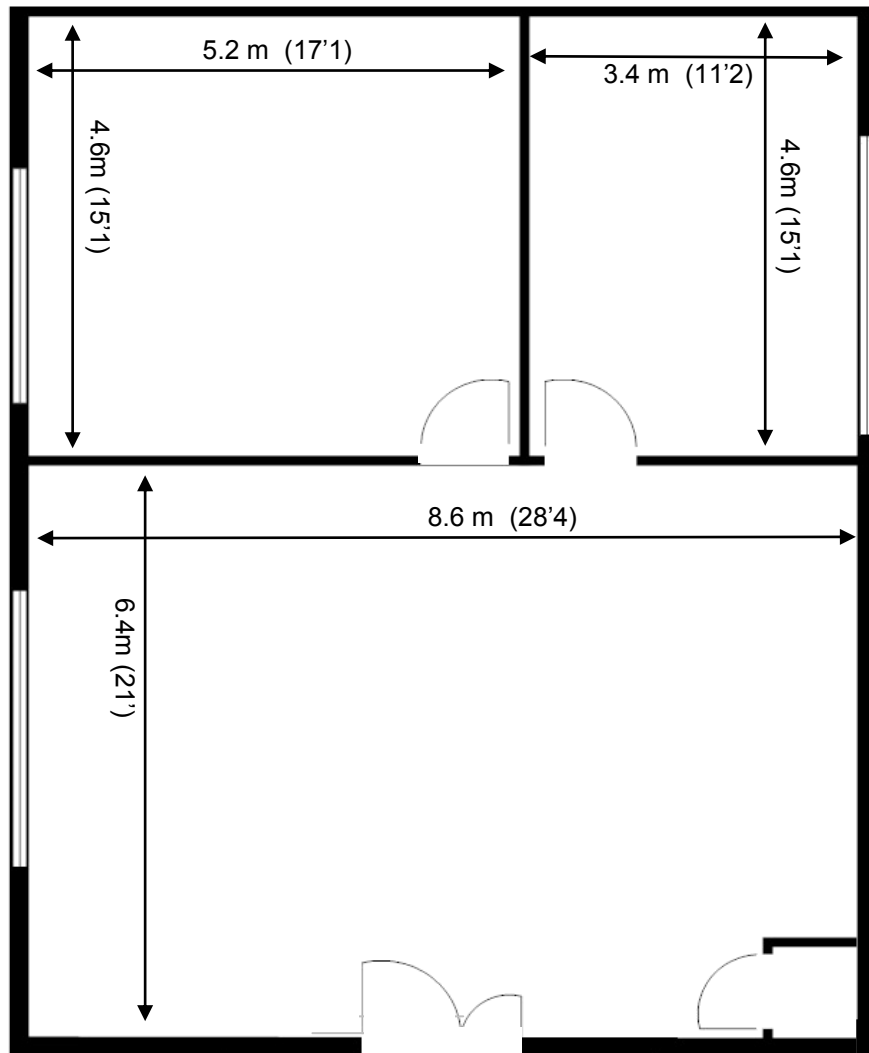

Capital Business Centre

First Floor—Unit 23
95 sq m (1019 sq ft)*

Capital Business Centre
22 Carlton Road
South Croydon
Surrey CR2 0BS

*Approximate Measurements
Not to scale

Space for growing businesses

www.capitalspace.co.uk

Capital Business Centre

First Floor—Unit 23

95 sq m (1019 sq ft)*

Additional Information

We are happy to provide further details and answer any questions.
Please contact our Centre Manager on 020 8916 2000.