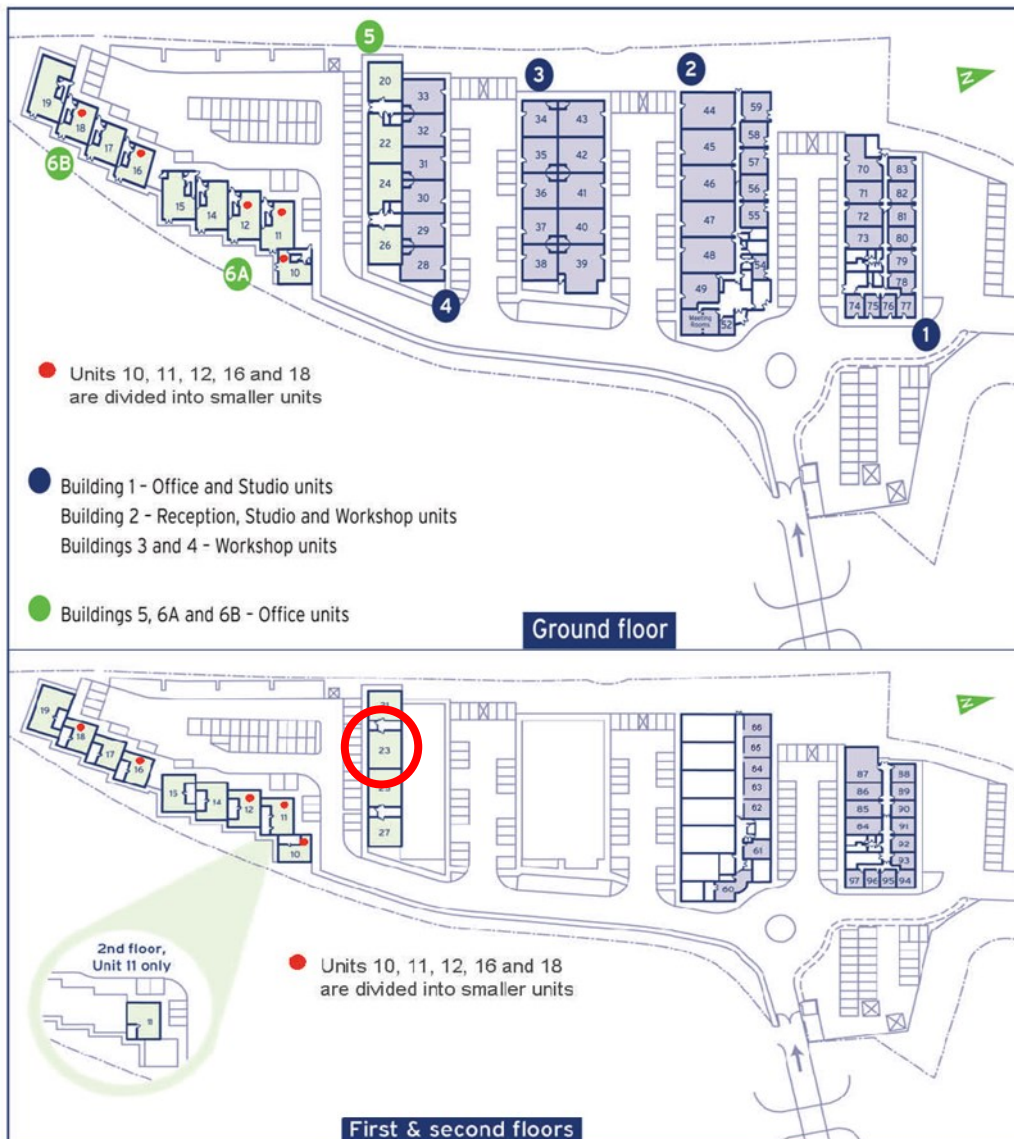

Capital Business Centre

First Floor—Unit 23
95 sq m (1019 sq ft)*

Capital Business Centre
22 Carlton Road
South Croydon
Surrey CR2 0BS

*Approximate Measurements
Not to scale

Space for growing businesses

www.capitalspace.co.uk

Capital Business Centre

First Floor—Unit 23

95 sq m (1019 sq ft)*

Additional Information

We are happy to provide further details and answer any questions.
Please contact our Centre Manager on 020 8916 2000.