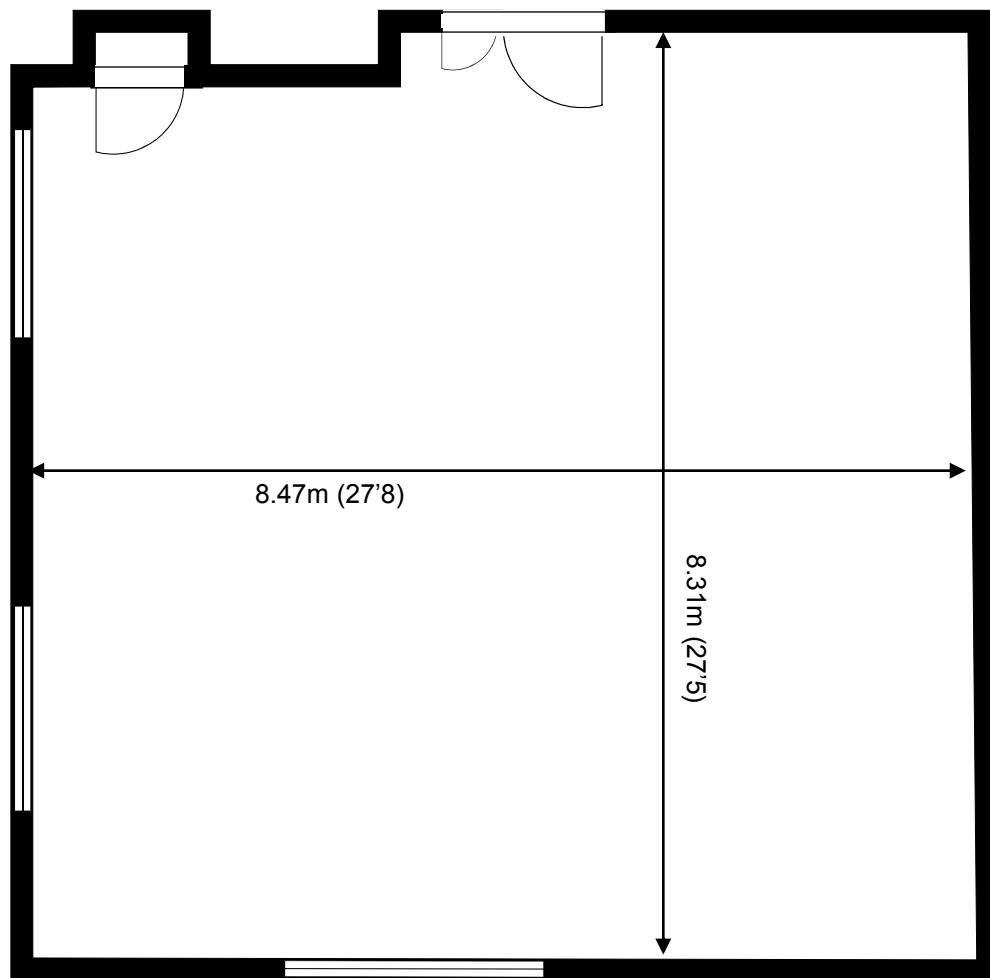

Capital Business Centre

Ground Floor—Unit 26

69 sq m (743 sq ft)*

Capital Business Centre

22 Carlton Road
South Croydon
Surrey CR2 0BS

*Approximate Measurements

Not to scale

Space for growing businesses

www.capitalspace.co.uk

Capital Business Centre

Ground Floor—Unit 26

69 sq m (743 sq ft)*

Additional Information

We are happy to provide further details and answer any questions.
Please contact our Centre Manager on 020 8916 2000.