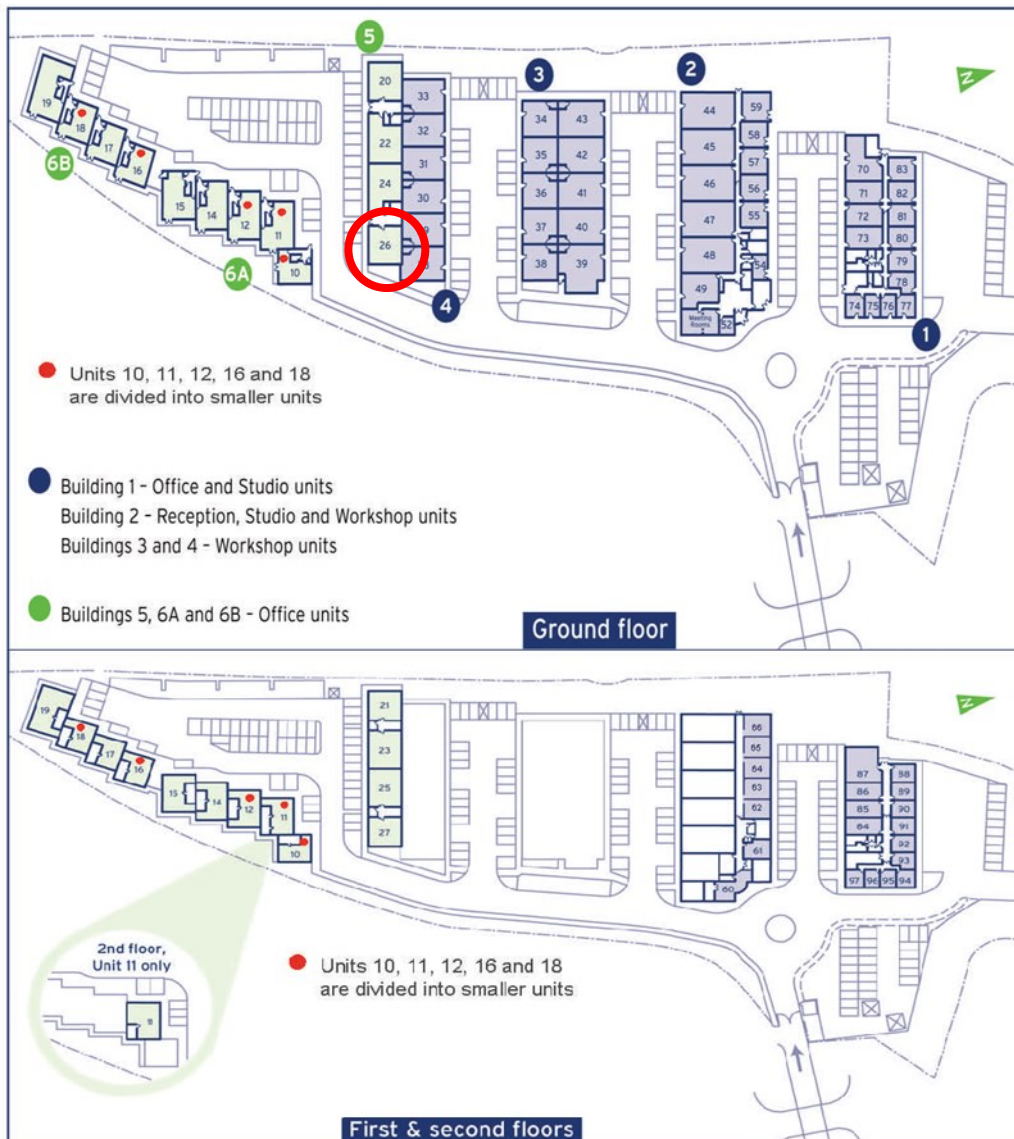

Capital Business Centre

Ground Floor—Unit 26

69 sq m (743 sq ft)*

Capital Business Centre

22 Carlton Road
South Croydon
Surrey CR2 0BS

*Approximate Measurements

Not to scale

Space for growing businesses

www.capitalspace.co.uk

Capital Business Centre

Ground Floor—Unit 26

69 sq m (743 sq ft)*

Additional Information

We are happy to provide further details and answer any questions.
Please contact our Centre Manager on 020 8916 2000.