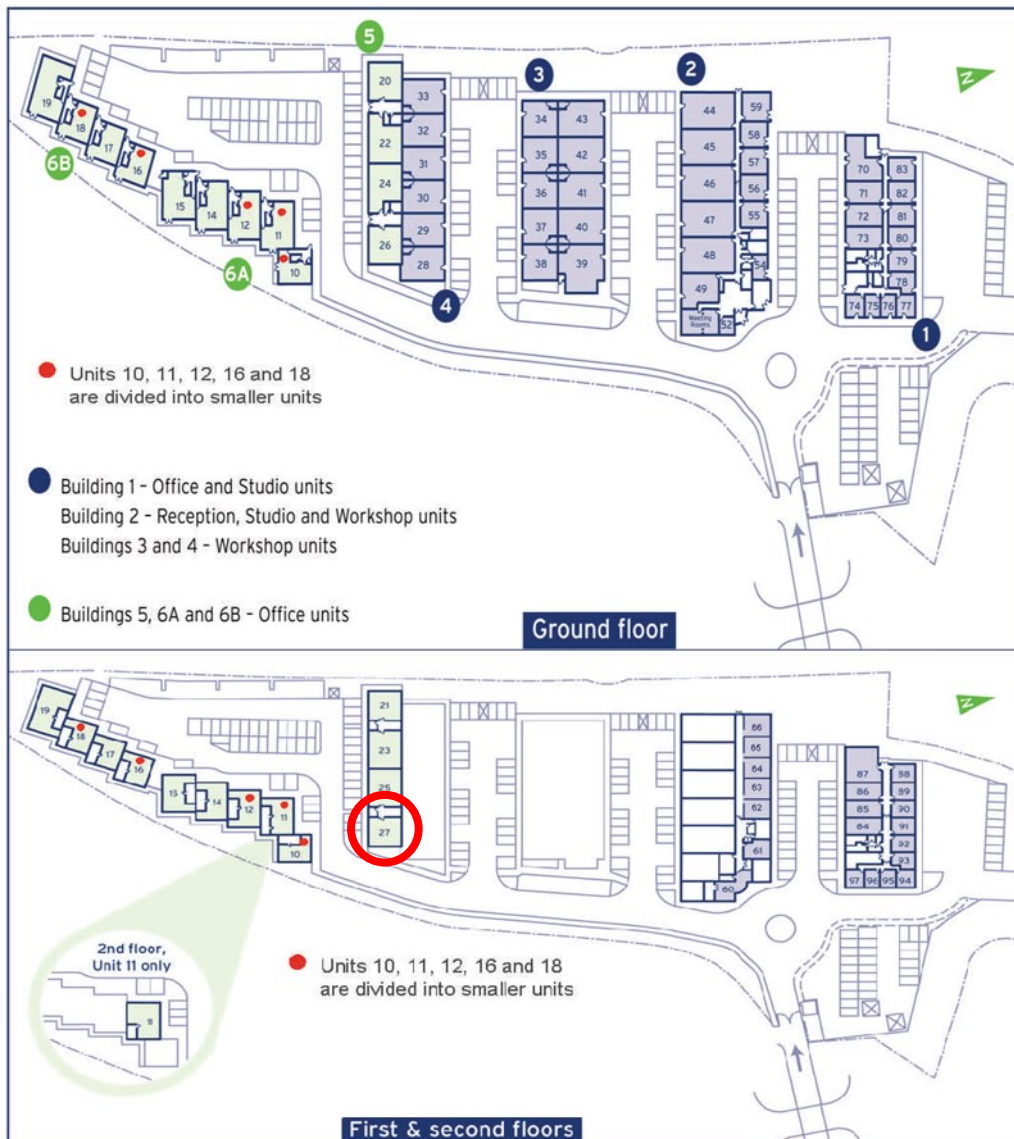

Capital Business Centre

First Floor—Unit 27
71 m (766 sq ft)*

Capital Business Centre
22 Carlton Road
South Croydon
Surrey CR2 0BS

*Approximate Measurements

Not to scale

Space for growing businesses

www.capitalspace.co.uk

Capital Business Centre

First Floor—Unit 27

71 m (766 sq ft)*

Additional Information

We are happy to provide further details and answer any questions.
Please contact our Centre Manager on 020 8916 2000.

Capital Business Centre
22 Carlton Road
South Croydon
Surrey CR2 0BS

*Approximate Measurements

Not to scale