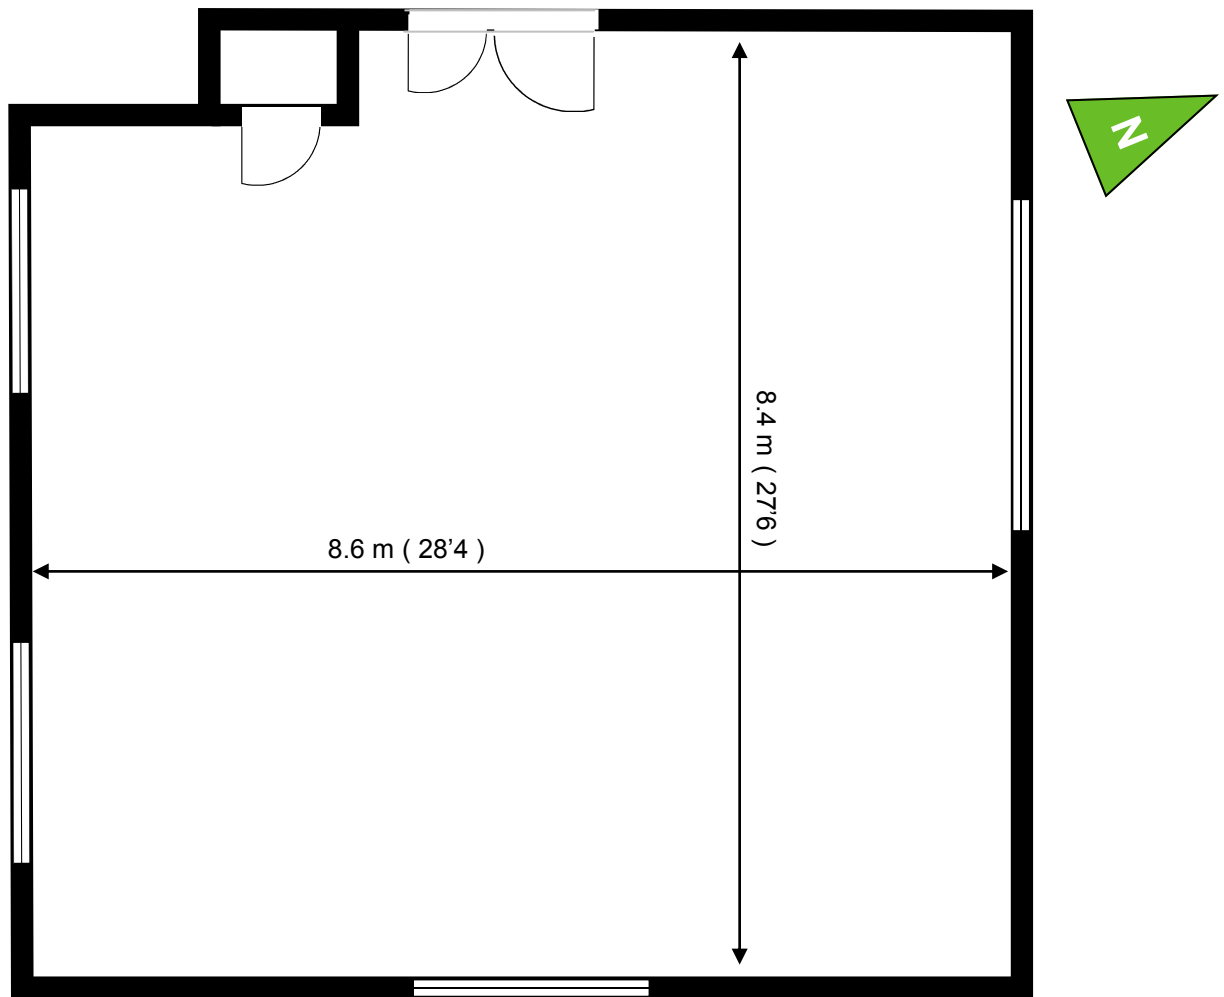

Capital Business Centre

First Floor—Unit 27
71 m (766 sq ft)*

Capital Business Centre
22 Carlton Road
South Croydon
Surrey CR2 0BS

*Approximate Measurements

Not to scale

Space for growing businesses

www.capitalspace.co.uk

*Approximate Measurements

Not to scale