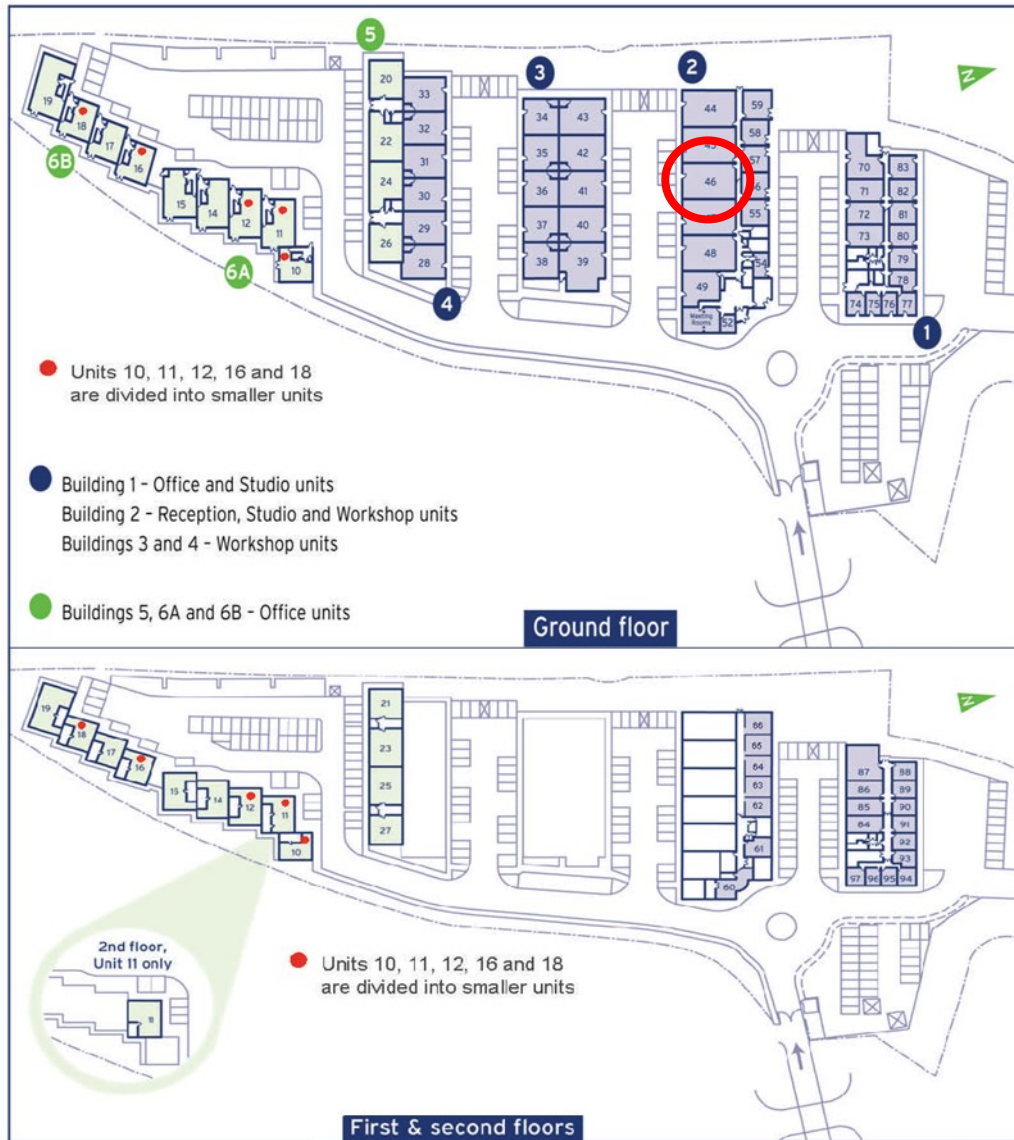

Capital Business Centre

Ground Floor—Unit 46
108.4sq m (1167 sq ft)*

Capital Business Centre
22 Carlton Road
South Croydon
Surrey CR2 0BS

*Approximate Measurements
Not to scale

Space for growing businesses

www.capitalspace.co.uk

Capital Business Centre

Ground Floor—Unit 46
108.4sq m (1167 sq ft)*

Additional Information

We are happy to provide further details and answer any questions.
Please contact our Centre Manager on 020 8916 2000.