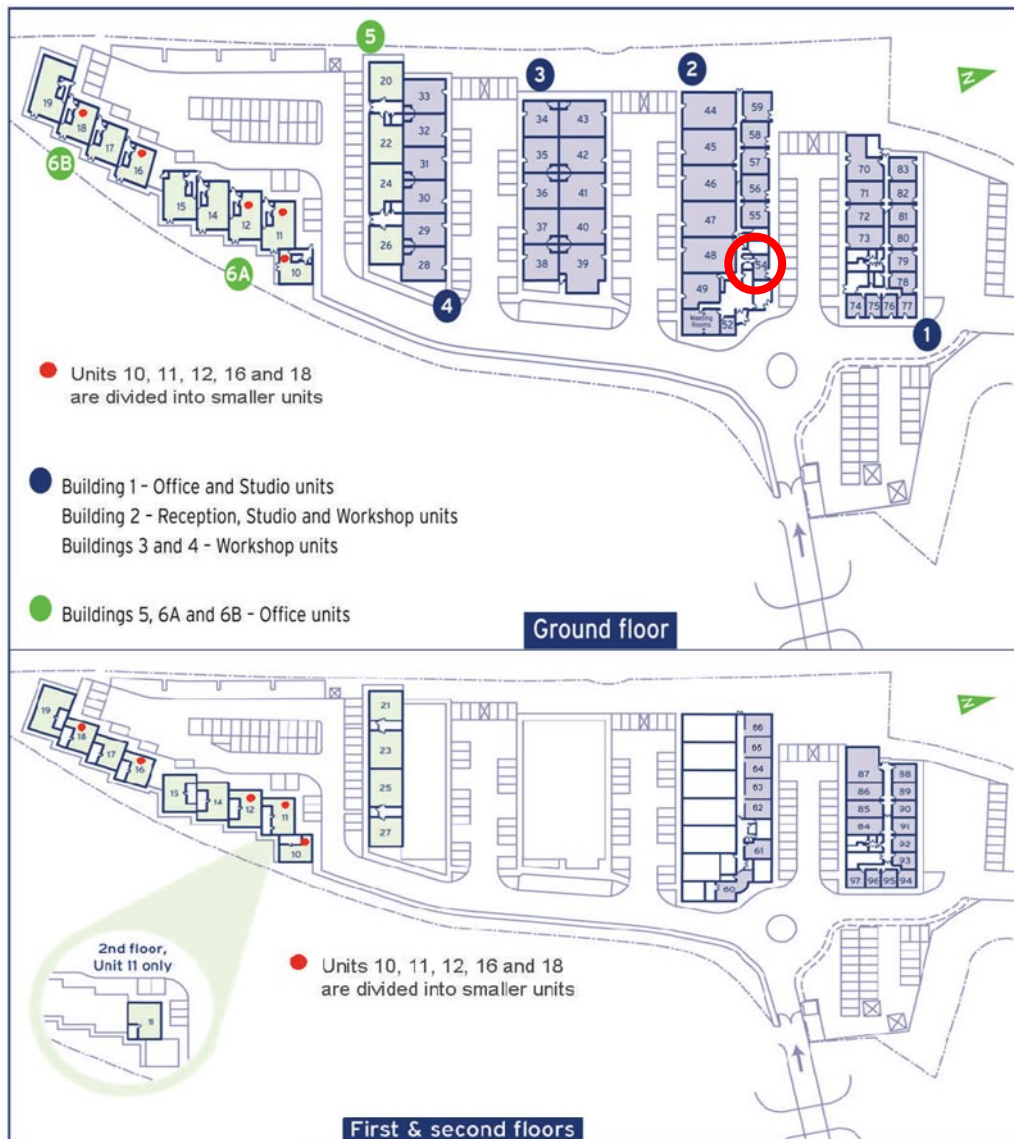

Capital Business Centre

Ground Floor—Unit 54
21.6 sq m (232sq ft)*

Capital Business Centre
22 Carlton Road
South Croydon
Surrey CR2 0BS

*Approximate Measurements
Not to scale

Space for growing businesses

www.capitalspace.co.uk

Capital Business Centre

Ground Floor—Unit 54
21.6 sq m (232sq ft)*

Additional Information

We are happy to provide further details and answer any questions.
Please contact our Centre Manager on 020 8916 2000.