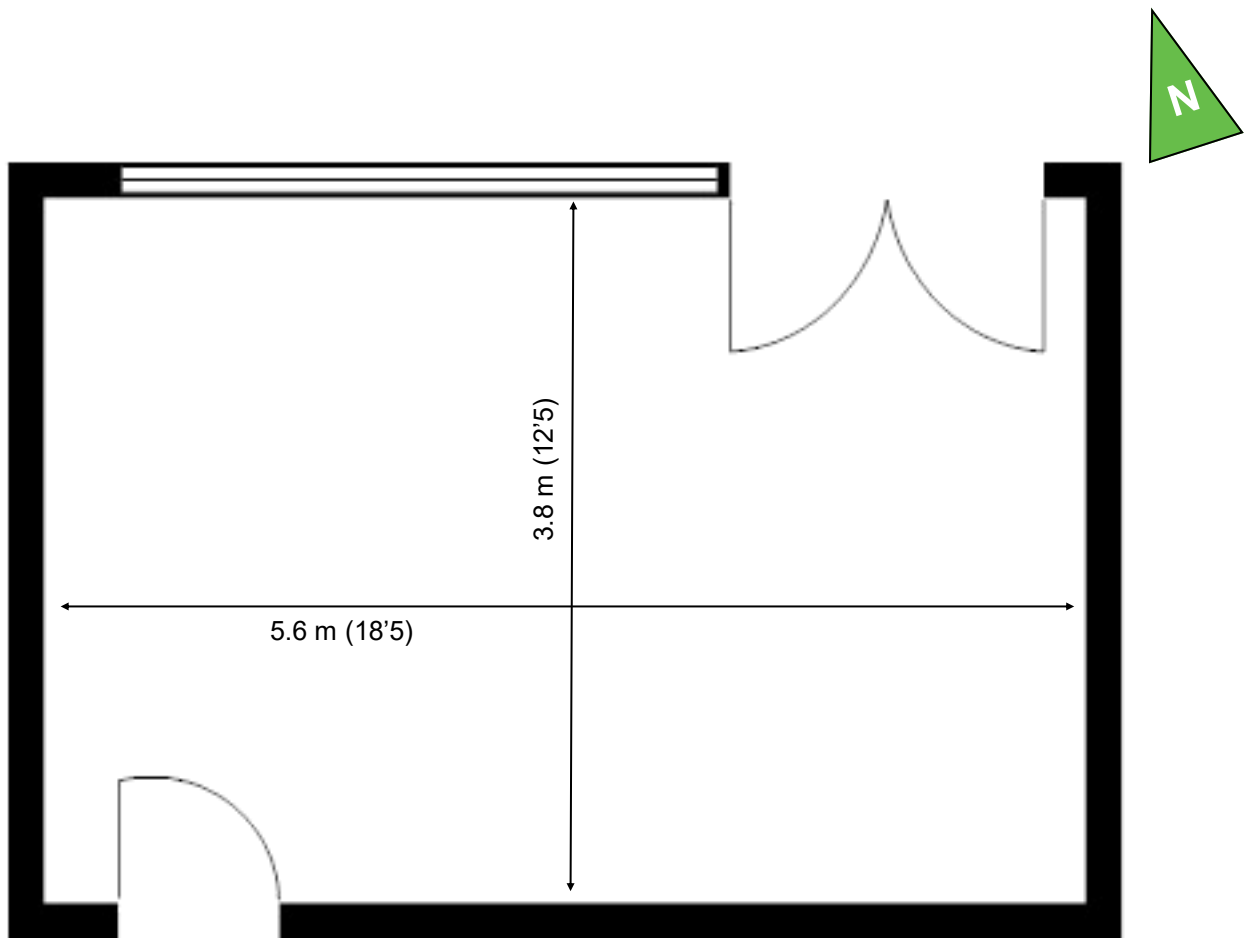

Capital Business Centre

Ground Floor—Unit 54
21.6 sq m (232sq ft)*

Capital Business Centre
22 Carlton Road
South Croydon
Surrey CR2 0BS

*Approximate Measurements
Not to scale

Space for growing businesses

www.capitalspace.co.uk

Capital Business Centre

Ground Floor—Unit 54
21.6 sq m (232sq ft)*

Additional Information

We are happy to provide further details and answer any questions.
Please contact our Centre Manager on 020 8916 2000.