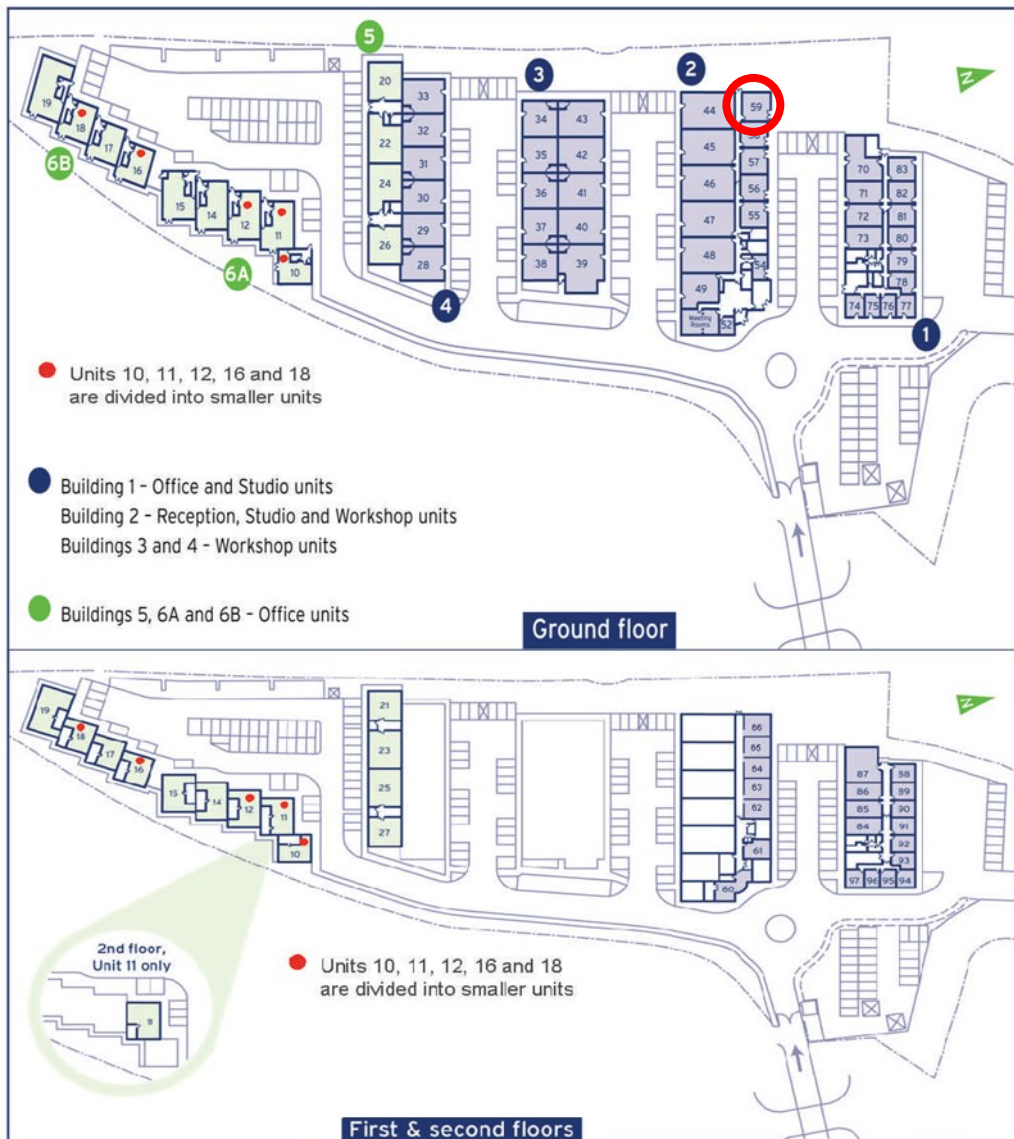

Capital Business Centre

Ground Floor—Unit 59

44.7sq m (481 sq ft)*

Additional Information

We are happy to provide further details and answer any questions. Please contact our Centre Manager on 020 8916 2000.

Capital Business Centre
22 Carlton Road
South Croydon
Surrey CR2 0BS

*Approximate Measurements

Not to scale

Space for growing businesses

www.capitalspace.co.uk