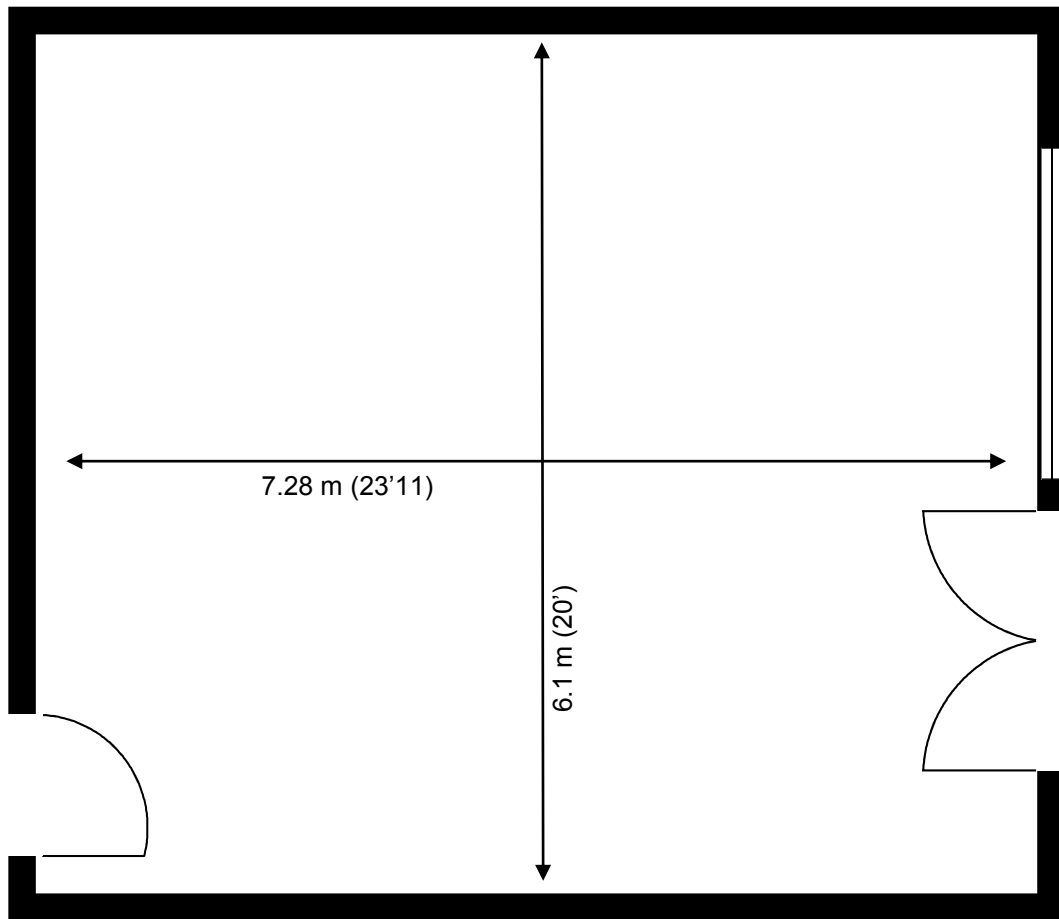

# Capital Business Centre

Ground Floor—Unit 59  
44.7sq m (481 sq ft)\*

**Capital Business Centre**  
22 Carlton Road  
South Croydon  
Surrey CR2 0BS

\*Approximate Measurements

Not to scale

Space for growing businesses

## Ground Floor—Unit 59

44.7sq m (481 sq ft)\*